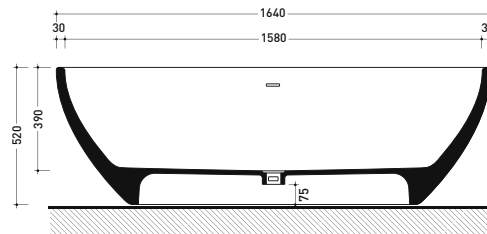

sezione longitudinale / section

sizes in mm

PIETRALUCE: glossy finish