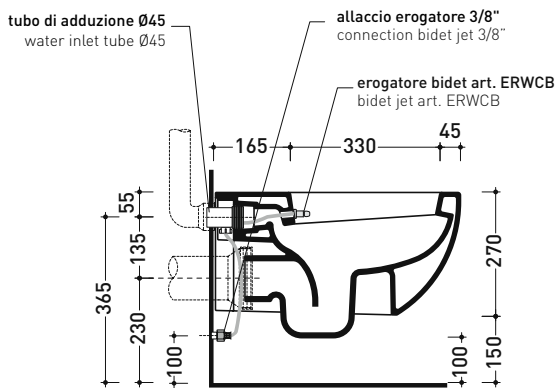

Technical accessories: Universal fixing bracket for wall hung wc/bidet (41/P)

Package dim. | Weight 26,1 kg | Pz. Pallet n° 18

CE UNI EN 997

Dop-No997

Flaminia does not recommend combining this toilet model with rapid-flow/flushometer systems or traditional high tanks

vista zenitale / zenital view

dettaglio erogatore / bidet jet detail

sezione longitudinale / section

vista retro / back view

prevedere un miscelatore incasso provide for an concealed mixer

allaccio erogatore 3/8" destro o sinistro left or right connection bidet jet 3/8"