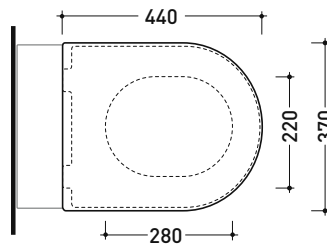

art. AP118 - AP118G - AP118S
vista zenitale / zenital view