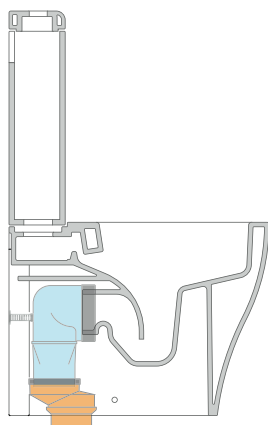

KIT SUITABLE FOR FLOOR TRAP

LK5018 (SET: TR38CON+LKR40)

da/ from 50 a/ to 180 mm