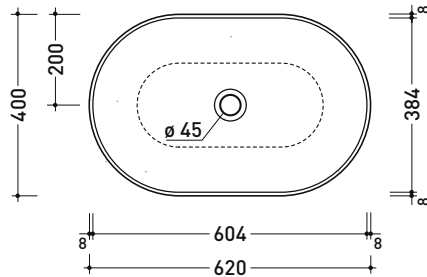

AP62A App 62

Countertop basin 62 cm

• WITHOUT OVERFLOW • WITHOUT TAP LEDGE

Complements: Forty6 shelf (F6BL)
Furniture BOX - depth. 37 / 50 cm
Furniture CUBIKA - depth. 37 / 50 cm
Furniture DENVER (DV103M)
Filo 75 structure (FI75SV - FI75SC)
Line taps basin: ONE - NOKÉ - SI - FOLD - X1
Line accessories: TWO - HOOP - NOKÉ - FOLD

Technical accessories: Chrome siphon (SIFL/CR) - Telescopic chrome siphon (SIFL066)
Stop & Go drain (PLSG)
CERAMIC Stop & Go drain (PLCE)
Chrome waste with automatic integrated overflow (PLTPCR)
Waste with automatic integrated overflow and ceramic cover (PLTPCE)
Two piece set chrome tap filters (RF026)

Package dim.

Weight 11 kg

Pz. Pallet n° 30

CE UNI EN 14688 - CL00 Dop-No14688

vista zenitale / zenital view