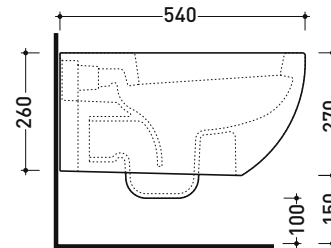

Technical accessories: Universal fixing bracket for wall hung wc/bidet (41/P)

Package dim. | Weight 22 kg | Pz. Pallet n° 18

UNI EN 997

Dop-No997

Flaminia does not recommend combining this toilet model with rapid-flow/flushometer systems or traditional high tanks

vista zenitale / zenital view

vista laterale / lateral view

sezione longitudinale / section

vista retro / back view

sizes in mm

CERAMIC: glossy finish

white

Please consider a 2% tolerance on indicated measurements