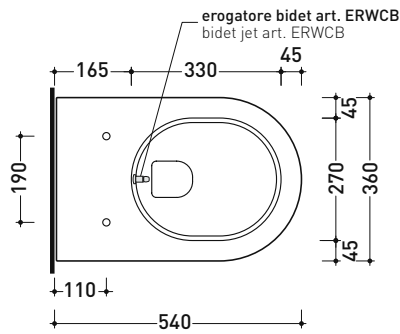

Technical accessories: Universal fixing bracket for wall hung wc/bidet (41/P)

Package dim. | Weight 26,1 kg | Pz. Pallet n° 18

CE UNI EN 997

Dop-No997

Flaminia does not recommend combining this toilet model with rapid-flow/flushometer systems or traditional high tanks

vista zenitale / zenital view

dettaglio erogatore / bidet jet detail

sezione longitudinale / section

vista retro / back view

prevedere un miscelatore incasso provide for an concealed mixer

allaccio erogatore 3/8" destro o sinistro left or right connection bidet jet 3/8"