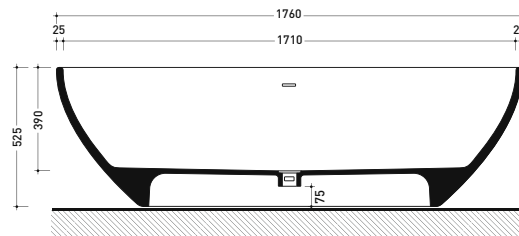

sizes in mm

PIETRALUCE: glossy finish

white black marine blue red beige sand grey

matt finish

milky white carbone argilla cenere