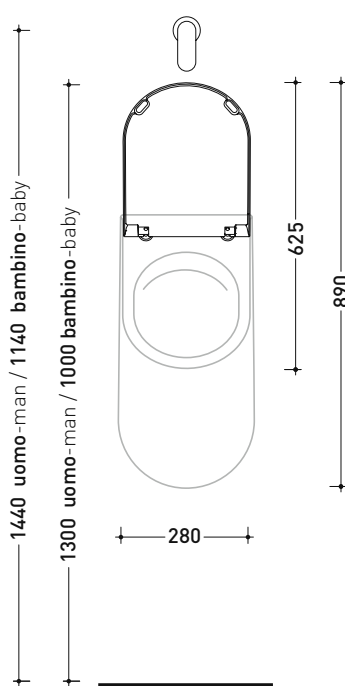

vista frontale / frontal view