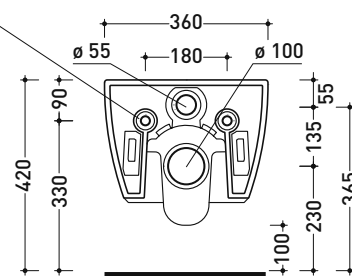

Technical accessories: Universal fixing bracket for wall hung wc/bidet (41/P)

Package dim. | Weight 22 kg | Pz. Pallet n° 18

UNI EN 997

Dop-No997

Flaminia does not recommend combining this toilet model with rapid-flow/flushometer systems or traditional high tanks

vista zenitale / zenital view

vista laterale / lateral view

sezione longitudinale / section

vista retro / back view

sizes in mm

CERAMIC: glossy finish

white

Please consider a 2% tolerance on indicated measurements