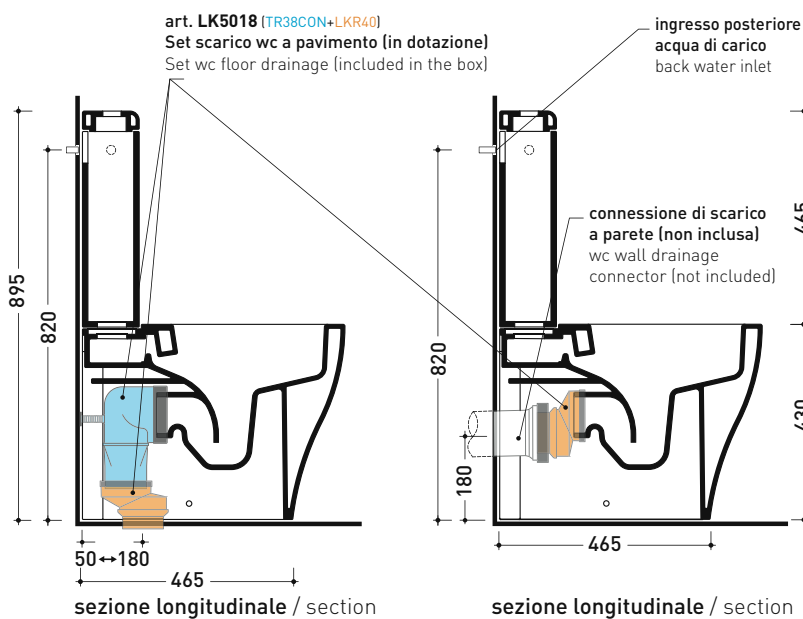

Technical accessories: **Floor fixing kit (9003)**
OLI double flushing system (MBBO)

Package dim. wc | Weight **34 kg** | Pz. Pallet n° **18**

Package dim. cistern | Weight **14 kg** | Pz. Pallet n° **36**

CE UNI EN 997 Dop-No997

vista zenitale / zenital view

sizes in mm

Please consider a 2% tolerance on indicated measurements

CERAMIC: glossy finish

white

matt finish

milky white