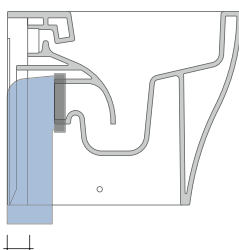

dettaglio erogatore / bidet jet detail

sezione longitudinale / section

vista retro / back view

sizes in mm

CERAMIC: glossy finish

white black

matt finish

milky white carbone fango argilla cenere

Please consider a 2% tolerance on indicated measurements

KIT SUITABLE FOR WALL TRAP

LKR00 (SET: LKR00)

KIT SUITABLE FOR FLOOR TRAP

LKR90 (SET: LKR90)

da/ from 50 a/ to 80 mm

LK8010 (SET: LKR90+LKR20)

da/ from 80 a/ to 100 mm