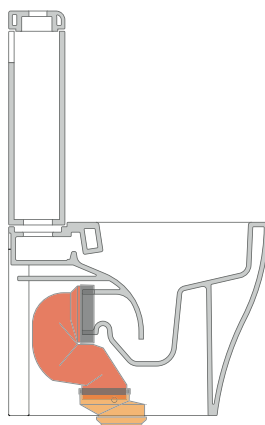

KIT SUITABLE FOR WALL TRAP

LKR00 (SET: LKR00)

KIT SUITABLE FOR FLOOR TRAP

LK5018 (SET: TR38CON+LKR40)

da/ from 50 a/ to 180 mm

LK2022 (SET: LKRS+LKR40)

da/ from 180 a/ to 240 mm

LK2438 (SET: TR38CON+LKR33)