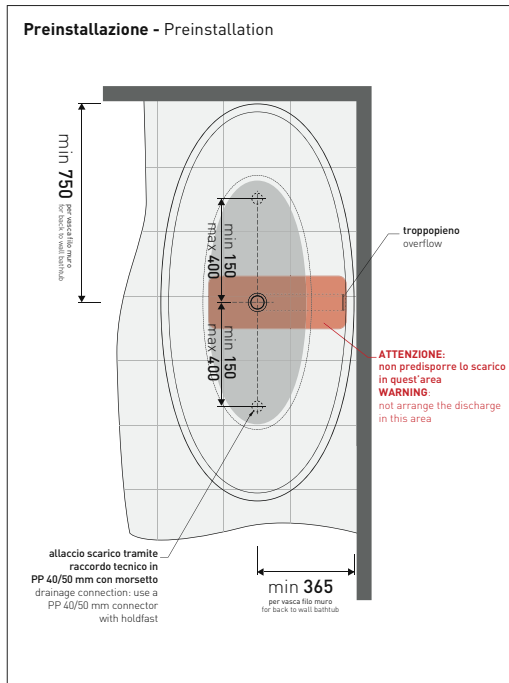

ELECTRICAL CHARACTERISTICS

- type of lamp: Strip LED
- class: A+
- Ip code: IP44
- rated power: 30/50 W

AP150V App 150

Bath-tub 150 cm in Pietraluce - drain cover matching color the bathtub (drainage system art. SIFMW included)

• WITH OVERFLOW

Complements: **Line taps bath-tub:** ONE - NOKÉ - SI - FOLD - X1
Line accessories: TWO - HOOP - NOKÉ - FOLD

Package dim. 193 x 102 x 76 cm | Weight 130 kg | Pz. Pallet n° 1

UNI EN 14516 - CL1 Dop-No14516