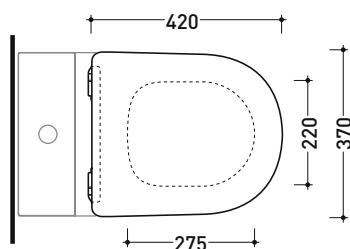

APCW07

SLIM SHORT oft-closing thermosetting seat&cover with **QUICK-RELEASE HINGES** suitable for APP monoblock wc

Complements: App monoblock Wc (AP116G - AP116RG)

Package dim.

Weight **3 kg**

Pz. Pallet n° -

art. AP116G - AP116RG
vista zenitale / zenital view