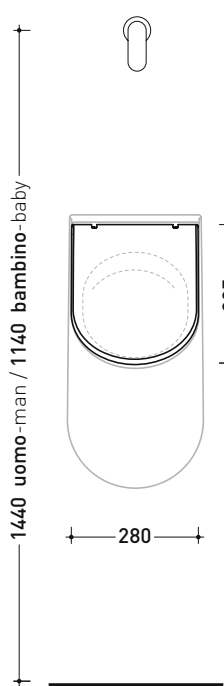

AP28CW03

Thermosetting soft-close cover suitable for urinal
with **QUICK-RELEASE HINGES**

Complements: **App urinal (AP28G)**

Package dim. **cm** | Weight **1,3 kg** | Pz. Pallet n° -

vista frontale / frontal view