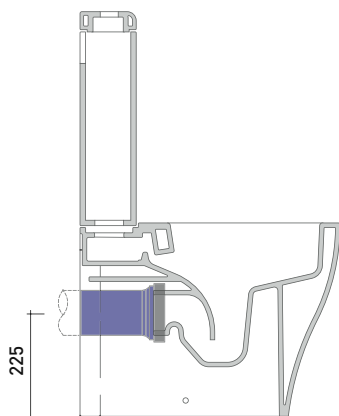

KIT SUITABLE FOR WALL TRAP

LKR00 (SET: LKR00)

KIT SUITABLE FOR FLOOR TRAP

LK5018 (SET: TR38CON+LKR40)

da/ from 50 a/ to 180 mm

LK2022 (SET: LKRS+LKR40)

da/ from 180 a/ to 240 mm

LK2438 (SET: TR38CON+LKR33)