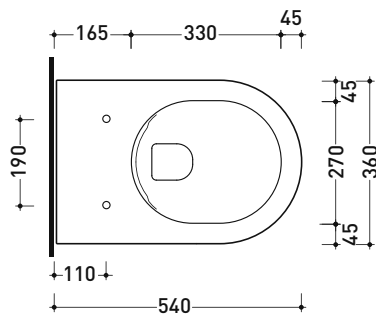

vista zenitale / zenital view

vista laterale / lateral view

sezione longitudinale / section

vista retro / back view

sizes in mm

CERAMIC: glossy finish

white

Please consider a 2% tolerance on indicated measurements

Technical accessories: Universal fixing bracket for wall hung wc/bidet (41/P)

Package dim. | Weight 22,5 kg | Pz. Pallet n° 18

UNI EN 997

Dop-No997

Flaminia does not recommend combining this toilet model with rapid-flow/flushometer systems or traditional high tanks