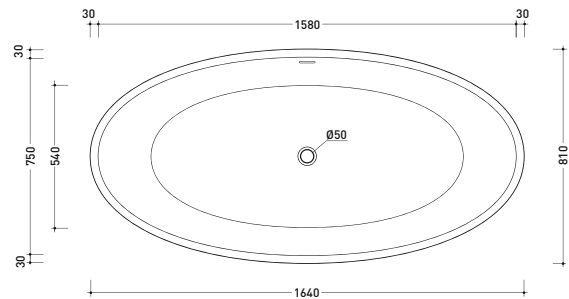

Package dim. 193 x 102 x 76 cm | Weight 150 kg | Pz. Pallet n° 1

UNI EN 14516 - CL1 Dop-No14516

vista zenitale / zenital view

Capacità Max / Max Capacity 235 L.
Peso Netto / Net Weight 150 Kg.