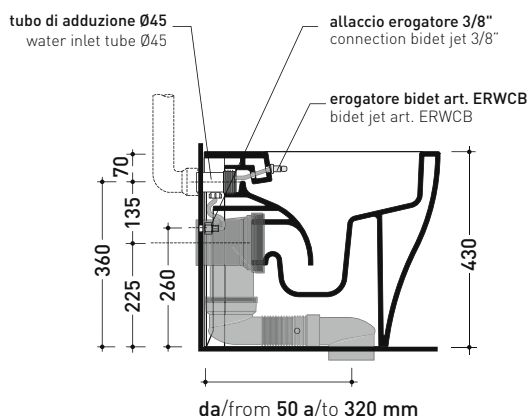

Package dim.

Weight 29 kg

Pz. Pallet n° 15

UNI EN 997

Dop-No997

pag. 1/2

Flaminia does not recommend combining this toilet model with rapid-flow/flushometer systems or traditional high tanks

vista zenitale / zenital view

dettaglio erogatore / bidet jet detail

sezione longitudinale / section

vista retro / back view

sizes in mm

CERAMIC: glossy finish

white black

matt finish

milky white carbone fango argilla cenere