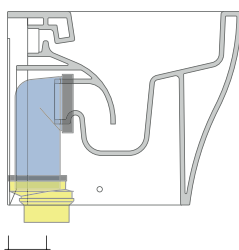

dettaglio erogatore / bidet jet detail

sezione longitudinale / section

vista retro / back view

sizes in mm

CERAMIC: glossy finish

white black

matt finish

milky white carbone fango argilla cenere

Please consider a 2% tolerance on indicated measurements

KIT SUITABLE FOR WALL TRAP

LKR00 (SET: LKR00)

KIT SUITABLE FOR FLOOR TRAP

LKR90 (SET: LKR90)

da/ from 50 a/ to 80 mm

LK8010 (SET: LKR90+LKR20)

da/ from 80 a/ to 100 mm