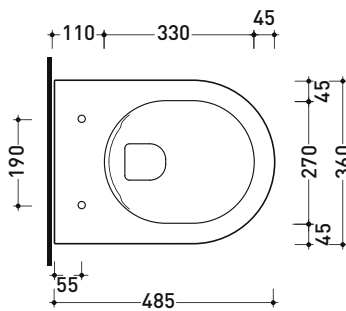

vista zenitale / zenital view

vista laterale / lateral view

sezione longitudinale / section

vista retro / back view

sizes in mm

Please consider a 2% tolerance on indicated measurements

CERAMIC: glossy finish

Technical accessories: **Universal fixing bracket for wall hung wc/bidet (41/P)**

Package dim. | Weight 21,5 kg | Pz. Pallet n° 18

CE UNI EN 997

Dop-No997

Flaminia does not recommend combining this toilet model with rapid-flow/flushometer systems or traditional high tanks