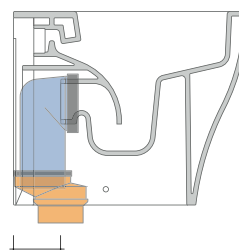

LK1012 (SET: LKR90+LKR40)

da/ from 100 a/ to 120 mm