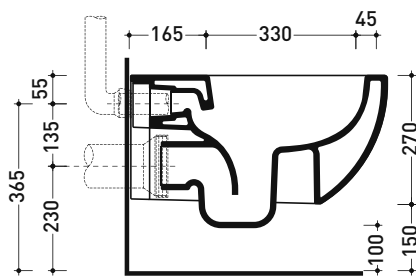

vista zenitale / zenital view

vista laterale / lateral view

sezione longitudinale / section

vista retro / back view

sizes in mm

CERAMIC: glossy finish

white

Please consider a 2% tolerance on indicated measurements

Technical accessories: Universal fixing bracket for wall hung wc/bidet (41/P)

Package dim. | Weight 22,5 kg | Pz. Pallet n° 18

UNI EN 997

Dop-No997

Flaminia does not recommend combining this toilet model with rapid-flow/flushometer systems or traditional high tanks

vista zenitale / zenital view

vista laterale / lateral view

sezione longitudinale / section

art. 9008
 kit di fissaggio
 Fischer (in dotazione)
 Fischer fixing kit
 (included in the box)

vista retro / back view