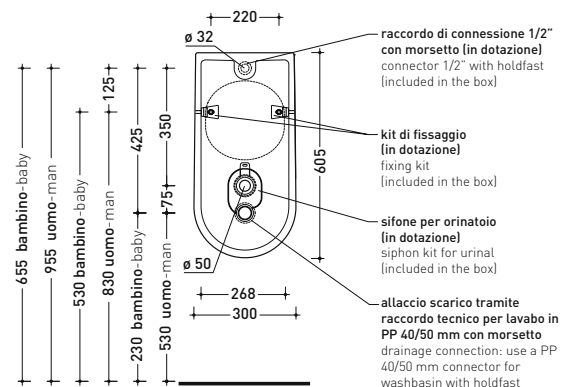

vista retro/ back view

sizes in mm

CERAMICA: glossy finish

white

matt finish

milky white

carbone

cenere

Please consider a 2% tolerance on indicated measurements