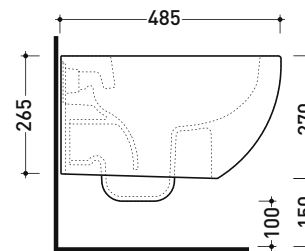

vista laterale / lateral view