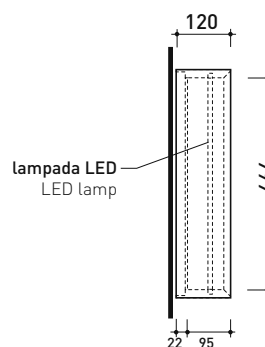

vista laterale / lateral view