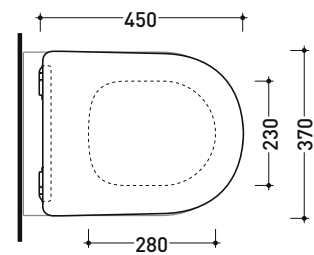

sizes in mm

CERAMIC: glossy finish

white

matt finish

milky white

carbone

Please consider a 2% tolerance on indicated measurements

AP118

vista zenitale / zenital view

vista laterale / lateral view

sezione longitudinale / section

vista retro / back view

sizes in mm

CERAMIC: glossy finish

white

Please consider a 2% tolerance on indicated measurements

Package dim.

Weight **3 kg**

Pz. Pallet n° -

art. AP117G - AP117RG
vista zenitale / zenital view

art. AP118 - AP118G - AP118S
vista zenitale / zenital view

art. AP119 - AP119G
vista zenitale / zenital view