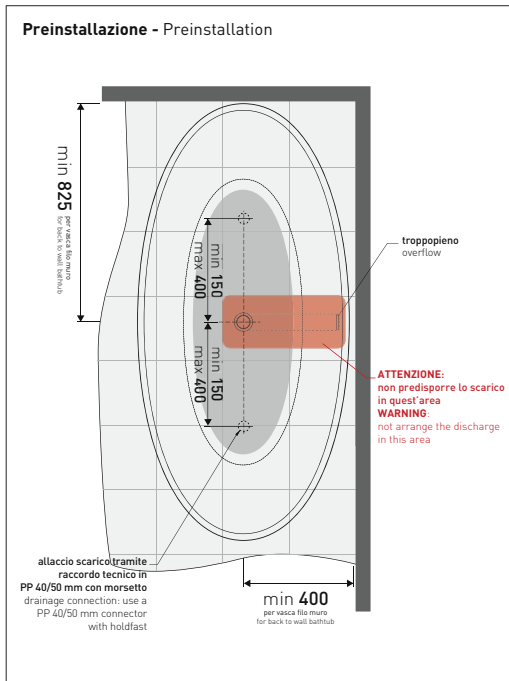

Package dim. 193 x 102 x 76 cm | Weight 150 kg | Pz. Pallet n° 1

UNI EN 14516 - CL1 Dop-No14516

vista zenitale / zenital view

Capacità Max / Max Capacity 235 L.
Peso Netto / Net Weight 150 Kg.