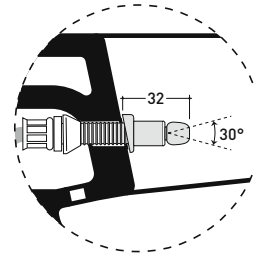

dettaglio erogatore / bidet jet detail