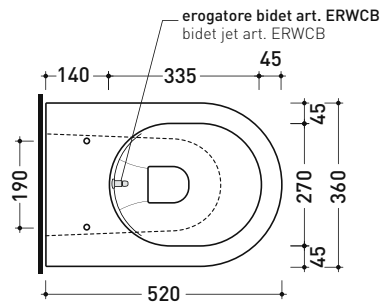

Package dim.

Weight 29 kg

Pz. Pallet n° 15

UNI EN 997

Dop-No997

pag. 1/2

Flaminia does not recommend combining this toilet model with rapid-flow/flushometer systems or traditional high tanks

vista zenitale / zenital view

dettaglio erogatore / bidet jet detail

sezione longitudinale / section

vista retro / back view

sizes in mm

CERAMIC: glossy finish

white black

matt finish

milky white carbone fango argilla cenere