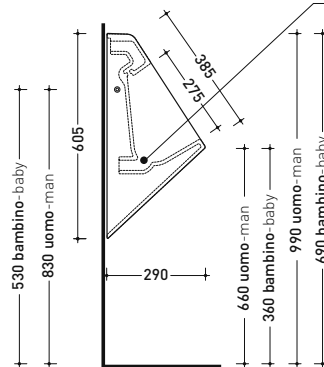

vista laterale / lateral view