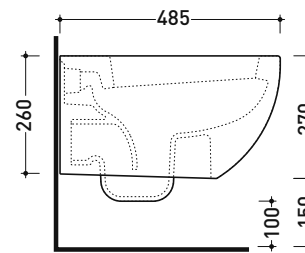

Technical accessories: **Universal fixing bracket for wall hung wc/bidet (41/P)**

Package dim.

Weight **21 kg**

Pz. Pallet n° **18**

UNI EN 997

Dop-No997

Flaminia does not recommend combining this toilet model with rapid-flow/flushometer systems or traditional high tanks

vista zenitale / zenital view

vista laterale / lateral view

sezione longitudinale / section

vista retro / back view

sizes in mm

Please consider a 2% tolerance on indicated measurements

CERAMIC: glossy finish