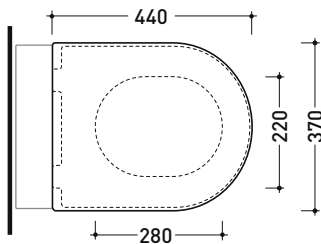

QKCW07

Soft-closing thermosetting wrapping seat&cover
with **QUICK-RELEASE HINGES**

Complements: **Wall hung wc App** (AP118 - AP118G - AP118S)
Wall hung wc MiniApp (AP119 - AP119G)
App back to wall wc (AP117G - AP117RG)

Package dim.

Weight **3 kg**

Pz. Pallet n° -

art. AP117G - AP117RG
vista zenitale / zenital view