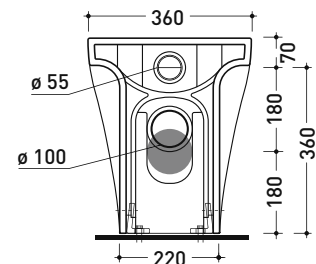

Technical accessories: Universal fixing bracket for wall hung wc/bidet (41/P)

Package dim. | Weight 22,5 kg | Pz. Pallet n° 18

UNI EN 997

Dop-No997

Flaminia does not recommend combining this toilet model with rapid-flow/flushometer systems or traditional high tanks

Technical accessories: Floor fixing kit (9003)

Package dim.

Weight 28 kg

Pz. Pallet n° 15

UNI EN 997

Dop-No997

Flaminia does not recommend combining this toilet model with rapid-flow/flushometer systems or traditional high tanks

vista zenitale / zenital view

vista laterale / lateral view

vista retro / back view

sezione longitudinale / section

art. LK1012 (LKR90+LKR40)
connessioni di scarico
(in dotazione)
drainage connector
(included in the box)