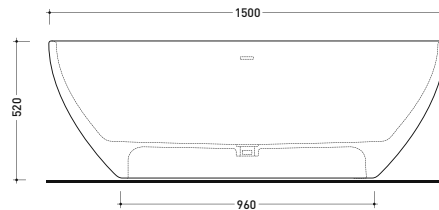

vista frontale / frontal view