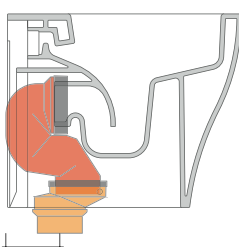

LK1214 (SET: LKRS+LKR40)

da/ from 120 a/ to 140 mm