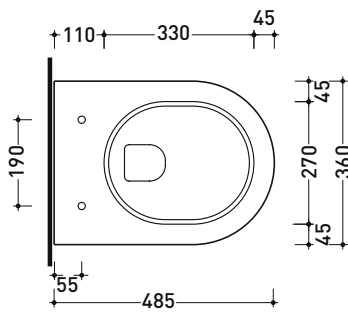

Technical accessories: **Universal fixing bracket for wall hung wc/bidet (41/P)**

Package dim.

Weight **21 kg**

Pz. Pallet n° **18**

UNI EN 997

Dop-No997

Flaminia does not recommend combining this toilet model with rapid-flow/flushometer systems or traditional high tanks

vista zenitale / zenital view

vista laterale / lateral view

sezione longitudinale / section

vista retro / back view

sizes in mm

Please consider a 2% tolerance on indicated measurements

CERAMIC: glossy finish