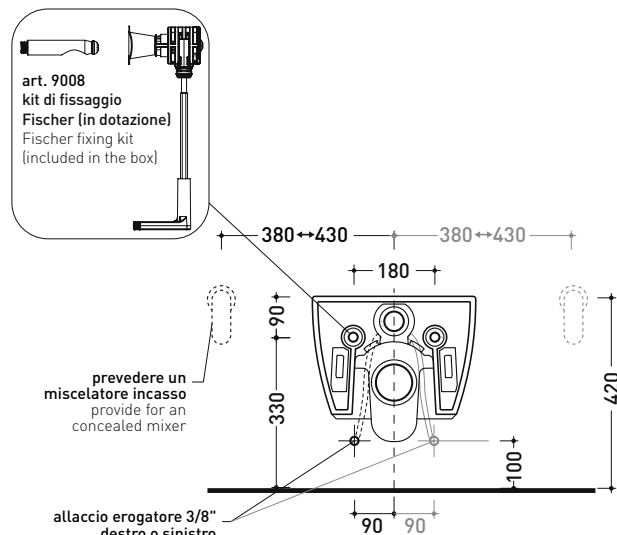

Technical accessories: Universal fixing bracket for wall hung wc/bidet (41/P)

Package dim. | Weight 26,1 kg | Pz. Pallet n° 18

CE UNI EN 997

Dop-No997

Flaminia does not recommend combining this toilet model with rapid-flow/flushometer systems or traditional high tanks

vista zenitale / zenital view

dettaglio erogatore / bidet jet detail

sezione longitudinale / section

vista retro / back view

prevedere un miscelatore incasso provide for an concealed mixer

allaccio erogatore 3/8" destro o sinistro left or right connection bidet jet 3/8"