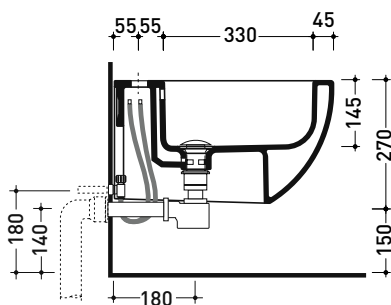

Technical accessories: Universal fixing bracket for wall hung wc/bidet (41/P)

Package dim. | Weight 24 kg | Pz. Pallet n° 18

UNI EN 997

Dop-No997

Flaminia does not recommend combining this toilet model with rapid-flow/flushometer systems or traditional high tanks

Technical accessories: Universal fixing bracket for wall hung wc/bidet (41/P)

Package dim. | Weight 22 kg | Pz. Pallet n° 18

UNI EN 997

Dop-No997

Flaminia does not recommend combining this toilet model with rapid-flow/flushometer systems or traditional high tanks

Package dim.

Weight 16,7 kg

Pz. Pallet n° 18

UNI EN 14528 - CL20 Dop-No14528

vista zenitale / zenital view

vista laterale / lateral view

sezione longitudinale / section

art. 9008
 kit di fissaggio
 Fischer (in dotazione)
 Fischer fixing kit
 (included in the box)