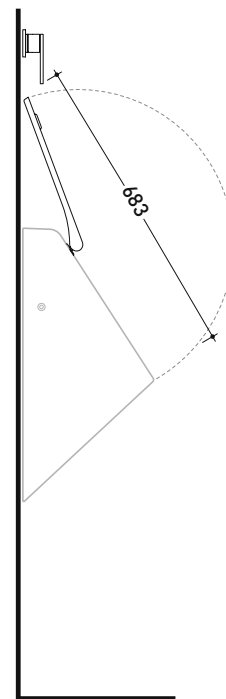

vista laterale / lateral view

sizes in mm

THERMOSETTING: glossy finish

white

matt finish

milky white

carbone

cenere