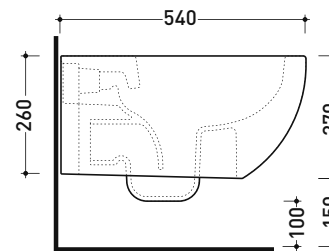

vista zenitale / zenital view

vista laterale / lateral view

sezione longitudinale / section

vista retro / back view

sizes in mm

CERAMIC: glossy finish

white

Please consider a 2% tolerance on indicated measurements

Technical accessories: Universal fixing bracket for wall hung wc/bidet (41/P)

Package dim. | Weight 22,5 kg | Pz. Pallet n° 18

UNI EN 997

Dop-No997

Flaminia does not recommend combining this toilet model with rapid-flow/flushometer systems or traditional high tanks

vista zenitale / zenital view

vista laterale / lateral view

sezione longitudinale / section

art. 9008
 kit di fissaggio
 Fischer (in dotazione)
 Fischer fixing kit
 (included in the box)

vista retro / back view