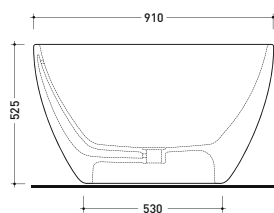

2019

AP176V App 176

Bath-tub 170 cm in Pietraluce - drain cover matching color the bathtub (drainage system art. SIFMW included)

• WITH OVERFLOW

Complements: **Line taps bath-tub:** ONE - NOKÉ - SI - FOLD - X1
Line accessories: TWO - HOOP - NOKÉ - FOLD

Package dim. 193 x 102 x 76 cm | Weight 170 kg | Pz. Pallet n° 1

UNI EN 14516 - CL1 Dop-No14516

Capacità Max / Max Capacity 290 L.
Peso Netto / Net Weight 170 Kg.

sizes in mm

PIETRALUCE: glossy finish

white black marine blue red beige sand grey

matt finish

milky white carbone argilla cenere