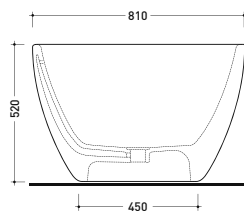

vista laterale / lateral view