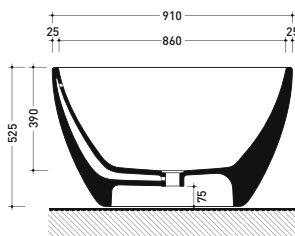

2019

AP176V App 176

Bath-tub 170 cm in Pietraluce - drain cover matching color the bathtub (drainage system art. SIFMW included)

• WITH OVERFLOW

Complements: **Line taps bath-tub:** ONE - NOKÉ - SI - FOLD - X1
Line accessories: TWO - HOOP - NOKÉ - FOLD

Package dim. 193 x 102 x 76 cm | Weight 170 kg | Pz. Pallet n° 1

UNI EN 14516 - CL1 Dop-No14516

Capacità Max / Max Capacity 290 L.
Peso Netto / Net Weight 170 Kg.

sizes in mm

PIETRALUCE: glossy finish

white black marine blue red beige sand grey

matt finish

milky white carbone argilla cenere