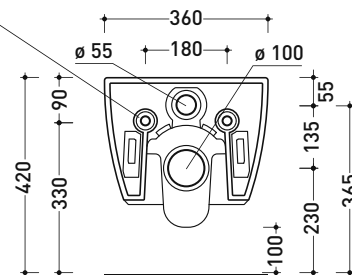

Technical accessories: **Universal fixing bracket for wall hung wc/bidet (41/P)**

Package dim. | Weight 21,5 kg | Pz. Pallet n° 18

CE UNI EN 997

Dop-No997

Flaminia does not recommend combining this toilet model with rapid-flow/flushometer systems or traditional high tanks

vista zenitale / zenital view

vista laterale / lateral view

sezione longitudinale / section

art. 9008
 kit di fissaggio
 Fischer (in dotazione)
 Fischer fixing kit
 (included in the box)

vista retro / back view