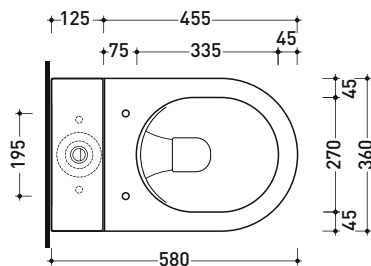

vista zenitale / zenital view