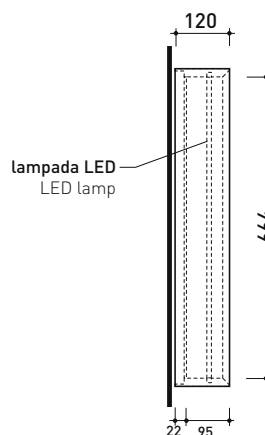

vista laterale / lateral view