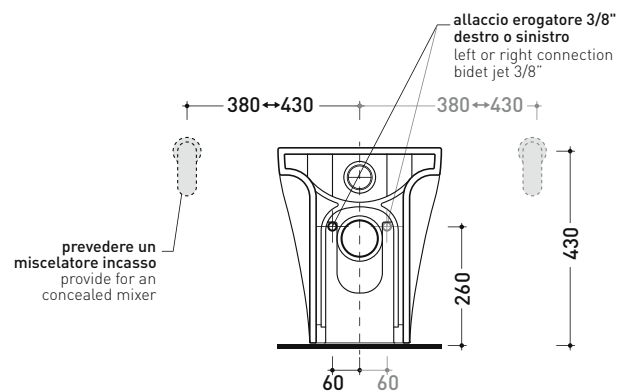

Technical accessories: Floor fixing kit (9003)

Package dim.

Weight 28 kg

Pz. Pallet n° 15

CE UNI EN 997

Dop-No997

Flaminia does not recommend combining this toilet model with rapid-flow/flushometer systems or traditional high tanks

vista zenitale / zenital view

dettaglio erogatore / bidet jet detail

sizes in mm

Please consider a 2% tolerance on indicated measurements

CERAMIC: glossy finish

white black

matt finish

milky white carbone fango argilla cenere