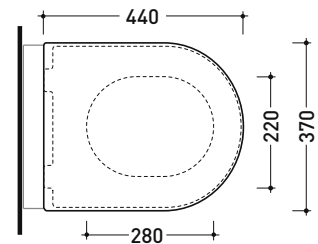

sizes in mm

CERAMIC: glossy finish

white

matt finish

milky white

carbone

Please consider a 2% tolerance on indicated measurements

AP118

Package dim.

Weight **3 kg**

Pz. Pallet n° -

art. AP117G - AP117RG
vista zenitale / zenital view

art. AP118 - AP118G - AP118S
vista zenitale / zenital view

art. AP119 - AP119G
vista zenitale / zenital view