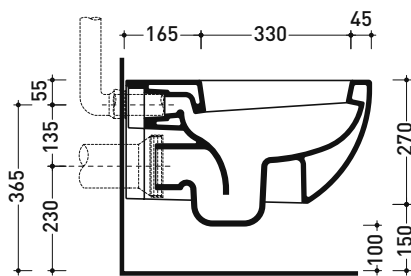

Technical accessories: Universal fixing bracket for wall hung wc/bidet (41/P)

Package dim. | Weight 22 kg | Pz. Pallet n° 18

UNI EN 997

Dop-No997

Flaminia does not recommend combining this toilet model with rapid-flow/flushometer systems or traditional high tanks

vista zenitale / zenital view

vista laterale / lateral view

sezione longitudinale / section

vista retro / back view

sizes in mm

CERAMIC: glossy finish

white

Please consider a 2% tolerance on indicated measurements