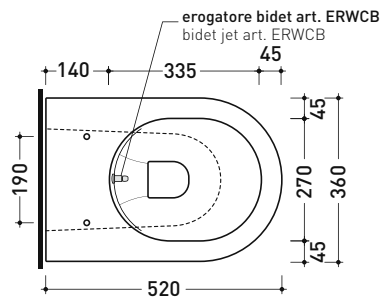

vista zenitale / zenital view

dettaglio erogatore / bidet jet detail

sizes in mm

Please consider a 2% tolerance on indicated measurements

CERAMIC: glossy finish

white black

matt finish

milky white carbone fango argilla cenere