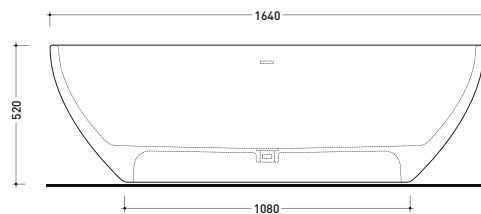

vista frontale / frontal view