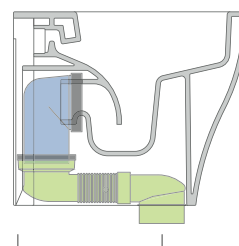

LK1820 (SET: LKRS+LKR20)

da/ from 180 a/ to 200 mm

LK2022 (SET: LKRS+LKR40)

da/ from 200 a/ to 220 mm

LK2233 (SET: LKR90+LKR33)

da/ from 220 a/ to 320* mm

ATTENTION: THE DRAINAGE CONNECTORS ARE NOT INCLUDED