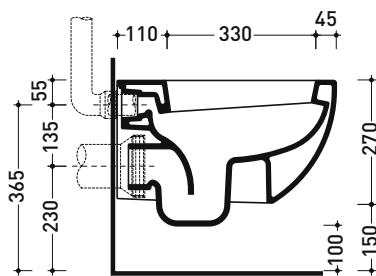

Technical accessories: Universal fixing bracket for wall hung wc/bidet (41/P)

Package dim. | Weight 24 kg | Pz. Pallet n° 18

UNI EN 997

Dop-No997

Flaminia does not recommend combining this toilet model with rapid-flow/flushometer systems or traditional high tanks

Technical accessories: **Universal fixing bracket for wall hung wc/bidet (41/P)**

Package dim.

Weight **21 kg**

Pz. Pallet n° **18**

UNI EN 997

Dop-No997

Flaminia does not recommend combining this toilet model with rapid-flow/flushometer systems or traditional high tanks

vista zenitale / zenital view

vista laterale / lateral view

sezione longitudinale / section

vista retro / back view

sizes in mm

Please consider a 2% tolerance on indicated measurements

CERAMIC: glossy finish