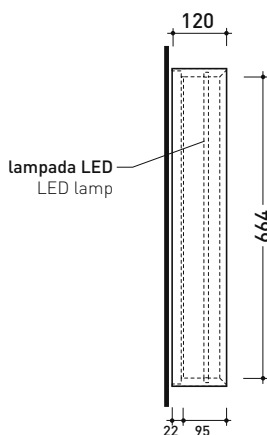

vista laterale / lateral view

sizes in mm

FRAME: matt finish

white

black

ELECTRICAL CHARACTERISTICS

- type of lamp: Strip LED
- class: A+
- Ip code: IP44
- rated power: 30/50 W