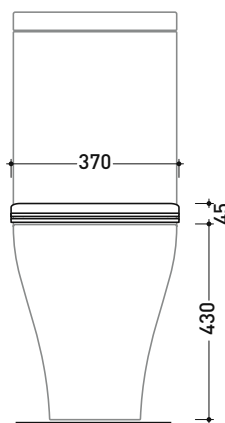

Package dim.

Weight **3 kg**

Pz. Pallet n° -

art. AP116G - AP116RG
vista zenitale / zenital view

art. AP116G - AP116RG
vista laterale / lateral view

art. AP116G - AP116RG
vista frontale / frontal view

sizes in mm