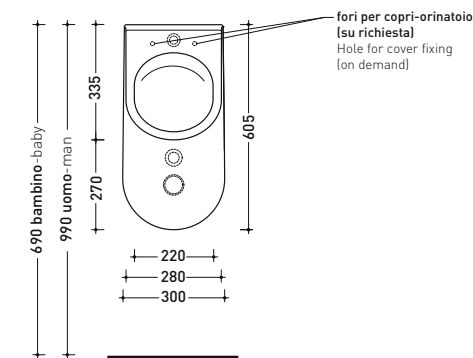

vista frontale / frontal view