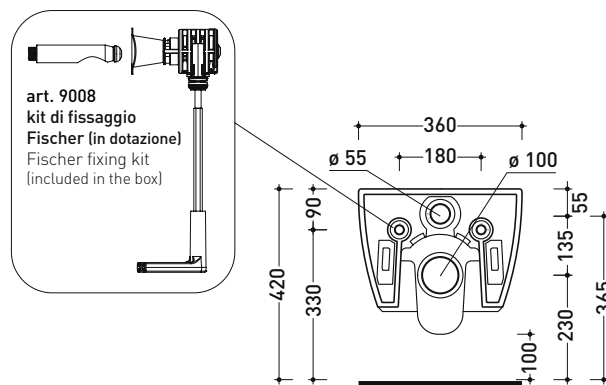

vista retro / back view

sizes in mm

Please consider a 2% tolerance on indicated measurements

CERAMIC: glossy finish

white