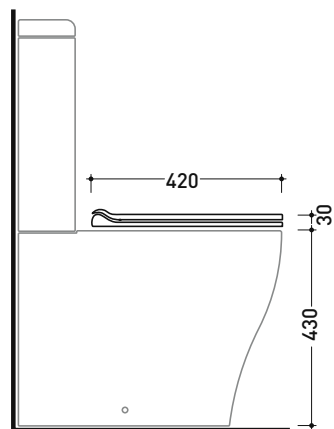

art. AP116G - AP116RG
vista laterale / lateral view