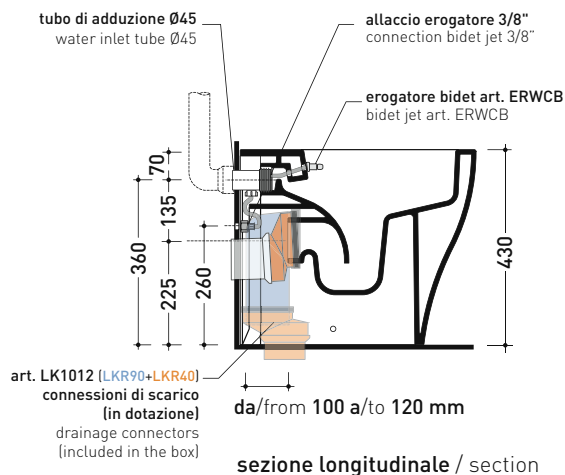

Technical accessories: Floor fixing kit (9003)

Package dim.

Weight 28 kg

Pz. Pallet n° 15

CE UNI EN 997

Dop-No997

Flaminia does not recommend combining this toilet model with rapid-flow/flushometer systems or traditional high tanks

vista zenitale / zenital view

dettaglio erogatore / bidet jet detail

sizes in mm

Please consider a 2% tolerance on indicated measurements

CERAMIC: glossy finish

white black

matt finish

milky white carbone fango argilla cenere