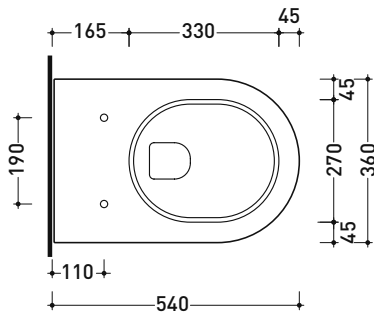

Technical accessories: Universal fixing bracket for wall hung wc/bidet (41/P)

Package dim. | Weight 22 kg | Pz. Pallet n° 18

UNI EN 997

Dop-No997

Flaminia does not recommend combining this toilet model with rapid-flow/flushometer systems or traditional high tanks

vista zenitale / zenital view

vista laterale / lateral view

sezione longitudinale / section

vista retro / back view

sizes in mm

CERAMIC: glossy finish

white

Please consider a 2% tolerance on indicated measurements