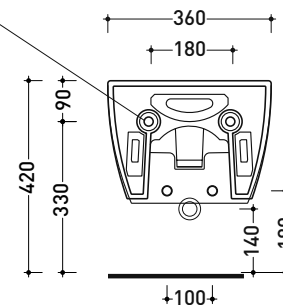

Technical accessories: Universal fixing bracket for wall hung wc/bidet (41/P)

Package dim. | Weight 24 kg | Pz. Pallet n° 18

UNI EN 997

Dop-No997

Flaminia does not recommend combining this toilet model with rapid-flow/flushometer systems or traditional high tanks

Package dim.

Weight 16,7 kg

Pz. Pallet n° 18

UNI EN 14528 - CL20 Dop-No14528

vista zenitale / zenital view

vista laterale / lateral view

sezione longitudinale / section

art. 9008
 kit di fissaggio
 Fischer (in dotazione)
 Fischer fixing kit
 (included in the box)