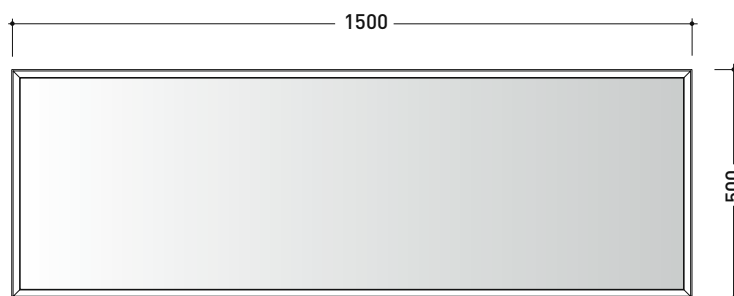

AP150

Reversilbe mirror cm 150x50 with frame and LED lighting on the inside edge

Complements: BOX furniture
FORTY6 shelves
FILO furniture
KUBICA furniture
DENVER furniture

Package dim. cm | Weight 14,5 kg | Pz. Pallet n° -

vista frontale / frontal view