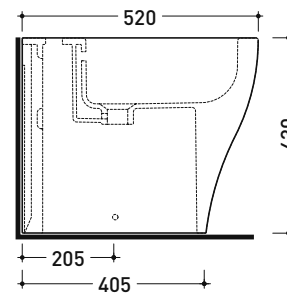

AP217

Back to wall single-hole bidet

• WITH OVERFLOW • WITHOUT TAP HOLE ON DEMAND

Complements: **Niagara panel bidet (TR40)**
Line taps bidet: ONE - NOKÈ - SI - FOLD - X1
Line accessories: TWO - HOOP - NOKÈ - FOLD

Technical accessories:
Floor fixing kit (9003)
Short chrome siphon for bidet (SIFB/CR)
Stop & Go drain (PLSG)
Stop&Go CERAMIC drain (PLCE)
Two piece set chrome tap filters (RF026)

Package dim.

Weight 25 kg

Pz. Pallet n° 15

UNI EN 14528 - CL20 Dop-No14528

vista zenitale / zenital view

vista laterale / lateral view

sezione longitudinale / section

vista retro / back view

sizes in mm

CERAMIC: glossy finish