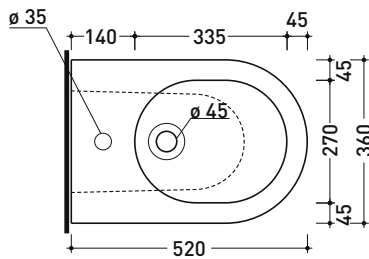

AP217

Back to wall single-hole bidet

• WITH OVERFLOW • WITHOUT TAP HOLE ON DEMAND

Complements: **Niagara panel bidet (TR40)**
Line taps bidet: ONE - NOKÈ - SI - FOLD - X1
Line accessories: TWO - HOOP - NOKÈ - FOLD

Pz. Pallet n° 15

UNI EN 14528 - CL20 Dop-No14528

vista zenitale / zenital view

vista laterale / lateral view

sezione longitudinale / section

vista retro / back view

sizes in mm

CERAMIC: glossy finish