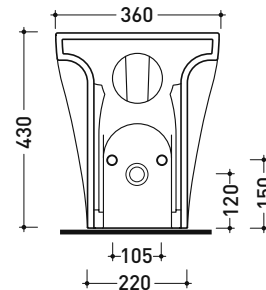

Technical accessories:
Floor fixing kit (9003)
Short chrome siphon for bidet (SIFB/CR)
Stop & Go drain (PLSG)
Stop&Go CERAMIC drain (PLCE)
Two piece set chrome tap filters (RF026)

Package dim.

Weight 25 kg

Pz. Pallet n° 15

UNI EN 14528 - CL20 Dop-No14528

vista zenitale / zenital view

vista laterale / lateral view

sezione longitudinale / section

vista retro / back view

sizes in mm

CERAMIC: glossy finish