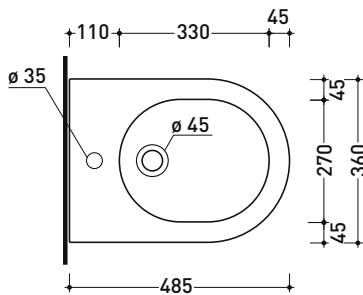

AP219 MiniApp

Wall hung single-hole bidet (fixing kit included art. 9008)

• WITH OVERFLOW • WITHOUT TAP HOLE ON DEMAND

Complements: **Line taps bidet:** ONE - NOKÈ - SI - FOLD - X1
Line accessories: TWO - HOOP - NOKÈ - FOLD

Package dim.

Weight 16,7 kg

Pz. Pallet n° 18

UNI EN 14528 - CL20 Dop-No14528

vista zenitale / zenital view

vista laterale / lateral view

sezione longitudinale / section

art. 9008
 kit di fissaggio
 Fischer (in dotazione)
 Fischer fixing kit
 (included in the box)

vista retro / back view

sizes in mm

Please consider a 2% tolerance on indicated measurements

CERAMIC: glossy finish

white black

matt finish

milky white carbone fango argilla cenere