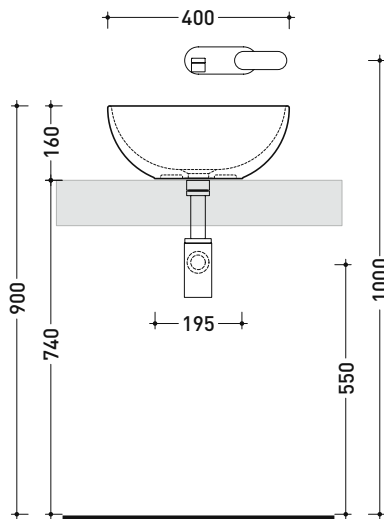

AP40A App 40

Countertop basin 40 cm

• WITHOUT OVERFLOW • WITHOUT TAP LEDGE

Complements: **Forty6 shelf (F6BL)**
Furniture BOX - depth. 37 / 50 cm
Furniture CUBIKA - depth. 37 / 50 cm
Furniture DENVER
Filo 60 / 75 structure (FI60SV - FI75SV - FI75SC)
Line taps basin: ONE - NOKÉ - SI - FOLD - X1
Line accessories: TWO - HOOP - NOKÉ - FOLD

Package dim.

Weight **7 kg**

Pz. Pallet n° **42**

CE UNI EN 14688 - CL00 Dop-No14688

vista zenitale / zenital view

vista zenitale / zenital view

vista frontale / frontal view

sezione longitudinale / section

sizes in mm

Please consider a 2% tolerance on indicated measurements

CERAMIC: glossy finish

white black

matt finish

milky white carbone argilla cenere nuvola fango rosso rubens petrolio