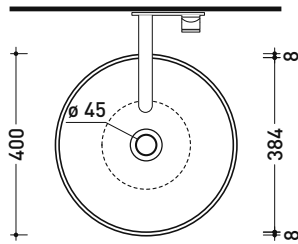

AP40A App 40

Countertop basin 40 cm

• WITHOUT OVERFLOW • WITHOUT TAP LEDGE

Complements: **Forty6 shelf (F6BL)**
Furniture BOX - depth. 37 / 50 cm
Furniture CUBIKA - depth. 37 / 50 cm
Furniture DENVER
Filo 60 / 75 structure (FI60SV - FI75SV - FI75SC)
Line taps basin: ONE - NOKÉ - SI - FOLD - X1
Line accessories: TWO - HOOP - NOKÉ - FOLD

Package dim.

Weight **7 kg**

Pz. Pallet n° **42**

CE UNI EN 14688 - CL00 Dop-No14688

vista zenitale / zenital view

vista zenitale / zenital view

vista frontale / frontal view

sezione longitudinale / section

sizes in mm

Please consider a 2% tolerance on indicated measurements

CERAMIC: glossy finish

white black

matt finish

milky white carbone argilla cenere nuvola fango rosso rubens petrolio