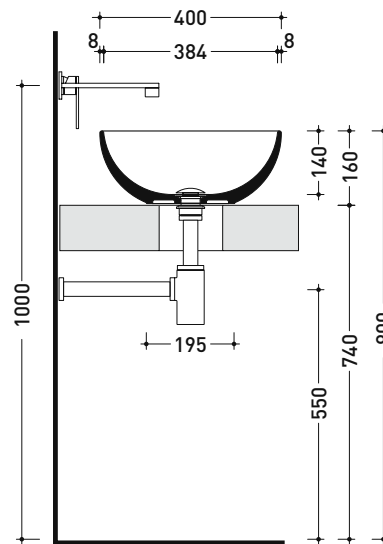

AP40A App 40

Countertop basin 40 cm

• WITHOUT OVERFLOW • WITHOUT TAP LEDGE

Complements: **Forty6 shelf (F6BL)**
Furniture BOX - depth. 37 / 50 cm
Furniture CUBIKA - depth. 37 / 50 cm
Furniture DENVER
Filo 60 / 75 structure (FI60SV - FI75SV - FI75SC)
Line taps basin: ONE - NOKÉ - SI - FOLD - X1
Line accessories: TWO - HOOP - NOKÉ - FOLD

Package dim.

Weight **7 kg**

Pz. Pallet n° **42**

CE UNI EN 14688 - CL00 Dop-No14688

vista zenitale / zenital view

vista zenitale / zenital view

vista frontale / frontal view

sezione longitudinale / section

sizes in mm

Please consider a 2% tolerance on indicated measurements

CERAMIC: glossy finish

white black

matt finish

milky white carbone argilla cenere nuvola fango rosso rubens petrolio