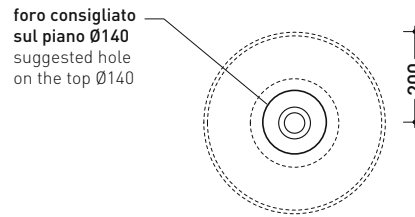

AP40A App 40

Countertop basin 40 cm

• WITHOUT OVERFLOW • WITHOUT TAP LEDGE

Complements: **Forty6 shelf (F6BL)**
Furniture BOX - depth. 37 / 50 cm
Furniture CUBIKA - depth. 37 / 50 cm
Furniture DENVER
Filo 60 / 75 structure (FI60SV - FI75SV - FI75SC)
Line taps basin: ONE - NOKÉ - SI - FOLD - X1
Line accessories: TWO - HOOP - NOKÉ - FOLD

Package dim.

Weight **7 kg**

Pz. Pallet n° **42**

CE UNI EN 14688 - CL00 Dop-No14688

vista zenitale / zenital view

vista zenitale / zenital view

vista frontale / frontal view

sezione longitudinale / section

sizes in mm

Please consider a 2% tolerance on indicated measurements

CERAMIC: glossy finish

white black

matt finish

milky white carbone argilla cenere nuvola fango rosso rubens petrolio