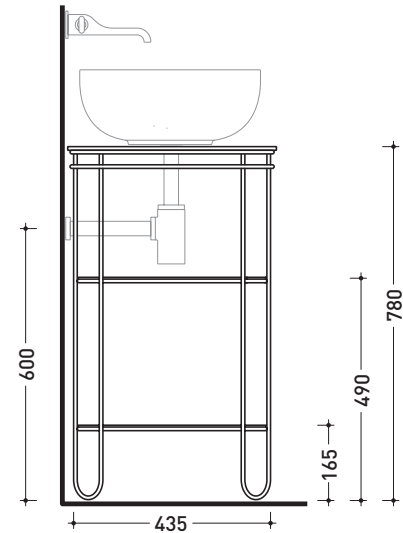

## FI75SV Filo 75

Varnished stainless steel structure with mat glass shelves suitable for countertop basins

Complements: **COUNTERTOP BASINS CENTRAL-TOP:**  
 App 40 (AP40A) - App 62 (AP62A) - Boll 42 (BL42L) - Boll 56 (BL56L)  
 - Bonola 46 (BN46A) - Doppio Zero (DZ46L) - Flag 40 (FG40A) - Flag 50 (FG50A) - Miniwash 40 (MWL40) - Miniwash 48 (MWL48) - Miniwash 60 (MWL60) - Nile 40 (NL40A) - Nile 62 (NL62A) - NudaSlim 60 (ND60A) - Pass 62 (PS62C) - Pass 65 (PS65AT) - Roll 44 (RL44L) - Roll 56 (RL56L) - TwinSet Slim (TW42C)  
**COUNTERTOP BASINS WITH TAP LEDGE:**  
 Flag 64 (FG64L) - Miniwash 60 (MW60PR) - Monò 54 (MN54L) - NudaSlim 60 (ND60PR) - NudaSlim 60 (ND60L)

Technical accessories: **Mat black siphon (SIFLNE)**

Package dim. cm | Weight **26 kg** | Pz. Pallet n° -

CE

vista frontale / frontal view

vista laterale / lateral view

vista zenitale / zenital view

vista zenitale / zenital view