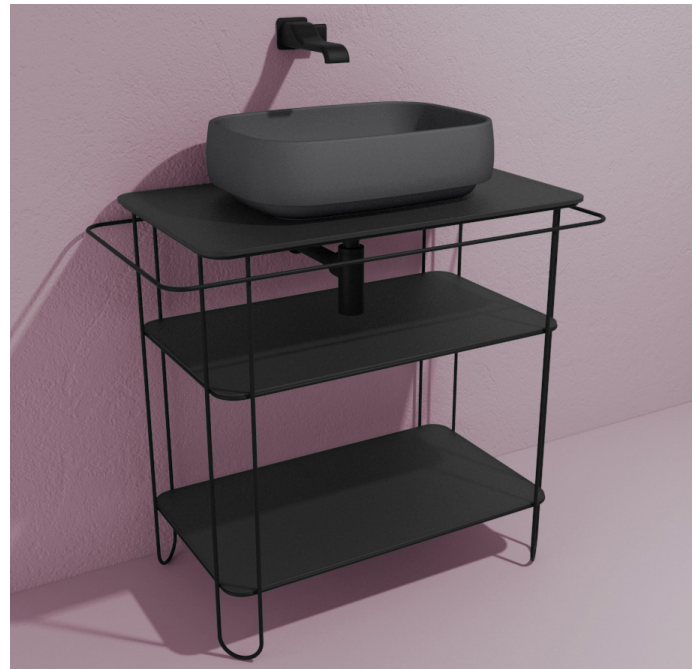

## FI75SV Filo 75

Varnished stainless steel structure with mat glass shelves suitable for countertop basins

Complements: **COUNTERTOP BASINS CENTRAL-TOP:**  
 App 40 (AP40A) - App 62 (AP62A) - Boll 42 (BL42L) - Boll 56 (BL56L)  
 - Bonola 46 (BN46A) - Doppio Zero (DZ46L) - Flag 40 (FG40A) - Flag 50 (FG50A) - Miniwash 40 (MWL40) - Miniwash 48 (MWL48) - Miniwash 60 (MWL60) - Nile 40 (NL40A) - Nile 62 (NL62A) - NudaSlim 60 (ND60A) - Pass 62 (PS62C) - Pass 65 (PS65AT) - Roll 44 (RL44L) - Roll 56 (RL56L) - TwinSet Slim (TW42C)  
**COUNTERTOP BASINS WITH TAP LEDGE:**  
 Flag 64 (FG64L) - Miniwash 60 (MW60PR) - Monò 54 (MN54L) - NudaSlim 60 (ND60PR) - NudaSlim 60 (ND60L)

Technical accessories: **Mat black siphon (SIFLNE)**

Package dim. cm | Weight **26 kg** | Pz. Pallet n° -

CE

vista frontale / frontal view

vista laterale / lateral view

vista zenitale / zenital view

vista zenitale / zenital view