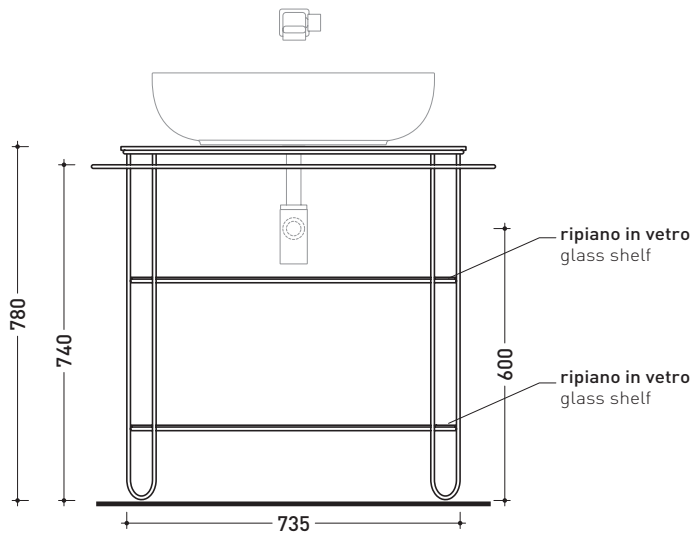

## FI75SV Filo 75

Varnished stainless steel structure with mat glass shelves suitable for countertop basins

Complements: **COUNTERTOP BASINS CENTRAL-TOP:**  
 App 40 (AP40A) - App 62 (AP62A) - Boll 42 (BL42L) - Boll 56 (BL56L)  
 - Bonola 46 (BN46A) - Doppio Zero (DZ46L) - Flag 40 (FG40A) - Flag 50 (FG50A) - Miniwash 40 (MWL40) - Miniwash 48 (MWL48) - Miniwash 60 (MWL60) - Nile 40 (NL40A) - Nile 62 (NL62A) - NudaSlim 60 (ND60A) - Pass 62 (PS62C) - Pass 65 (PS65AT) - Roll 44 (RL44L) - Roll 56 (RL56L) - TwinSet Slim (TW42C)  
**COUNTERTOP BASINS WITH TAP LEDGE:**  
 Flag 64 (FG64L) - Miniwash 60 (MW60PR) - Monò 54 (MN54L) - NudaSlim 60 (ND60PR) - NudaSlim 60 (ND60L)

Technical accessories: **Mat black siphon (SIFLNE)**

Package dim. cm | Weight **26 kg** | Pz. Pallet n° -

CE

vista frontale / frontal view

vista laterale / lateral view

vista zenitale / zenital view

vista zenitale / zenital view