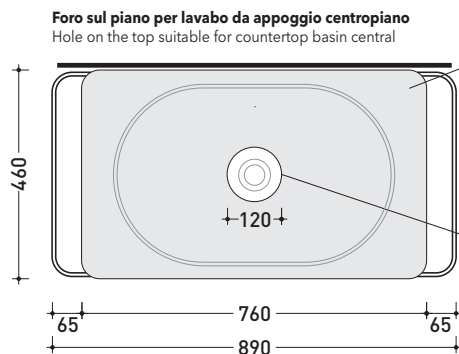

## FI75SV Filo 75

Varnished stainless steel structure with mat glass shelves suitable for countertop basins

Complements: **COUNTERTOP BASINS CENTRAL-TOP:**  
 App 40 (AP40A) - App 62 (AP62A) - Boll 42 (BL42L) - Boll 56 (BL56L)  
 - Bonola 46 (BN46A) - Doppio Zero (DZ46L) - Flag 40 (FG40A) - Flag 50 (FG50A) - Miniwash 40 (MWL40) - Miniwash 48 (MWL48) - Miniwash 60 (MWL60) - Nile 40 (NL40A) - Nile 62 (NL62A) - NudaSlim 60 (ND60A) - Pass 62 (PS62C) - Pass 65 (PS65AT) - Roll 44 (RL44L) - Roll 56 (RL56L) - TwinSet Slim (TW42C)  
**COUNTERTOP BASINS WITH TAP LEDGE:**  
 Flag 64 (FG64L) - Miniwash 60 (MW60PR) - Monò 54 (MN54L) - NudaSlim 60 (ND60PR) - NudaSlim 60 (ND60L)

Technical accessories: **Mat black siphon (SIFLNE)**

Package dim. cm | Weight **26 kg** | Pz. Pallet n° -

CE

vista frontale / frontal view

vista laterale / lateral view

vista zenitale / zenital view

vista zenitale / zenital view

sizes in mm

**STAINLESS STEEL:** matt finish

black

**GLAS:** matt finish

black

<http://www.ceramicaflaminia.it/en/products/347-filo>

©ceramicaflaminiaspa - All rights reserved. Unauthorized copying, publication, reproduction as well as partial reproduction are prohibited