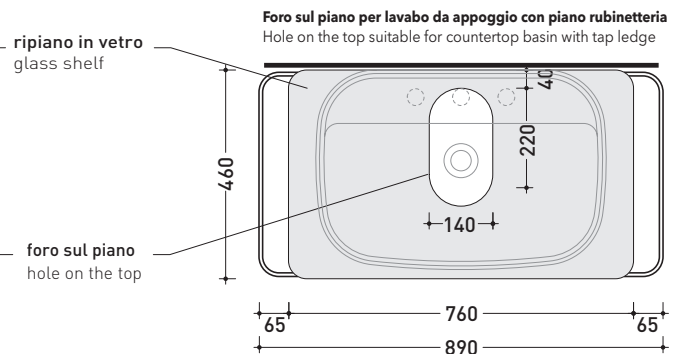

## FI75SV Filo 75

Varnished stainless steel structure with mat glass shelves suitable for countertop basins

Complements: **COUNTERTOP BASINS CENTRAL-TOP:**  
 App 40 (AP40A) - App 62 (AP62A) - Boll 42 (BL42L) - Boll 56 (BL56L)  
 - Bonola 46 (BN46A) - Doppio Zero (DZ46L) - Flag 40 (FG40A) - Flag 50 (FG50A) - Miniwash 40 (MWL40) - Miniwash 48 (MWL48) - Miniwash 60 (MWL60) - Nile 40 (NL40A) - Nile 62 (NL62A) - NudaSlim 60 (ND60A) - Pass 62 (PS62C) - Pass 65 (PS65AT) - Roll 44 (RL44L) - Roll 56 (RL56L) - TwinSet Slim (TW42C)  
**COUNTERTOP BASINS WITH TAP LEDGE:**  
 Flag 64 (FG64L) - Miniwash 60 (MW60PR) - Monò 54 (MN54L) - NudaSlim 60 (ND60PR) - NudaSlim 60 (ND60L)

Technical accessories: **Mat black siphon (SIFLNE)**

Package dim. cm | Weight **26 kg** | Pz. Pallet n° -

CE

vista frontale / frontal view

vista laterale / lateral view

vista zenitale / zenital view

vista zenitale / zenital view

sizes in mm

**STAINLESS STEEL:** matt finish

black

**GLAS:** matt finish

black

<http://www.ceramicaflaminia.it/en/products/347-filo>

©ceramicaflaminiaspa - All rights reserved. Unauthorized copying, publication, reproduction as well as partial reproduction are prohibited