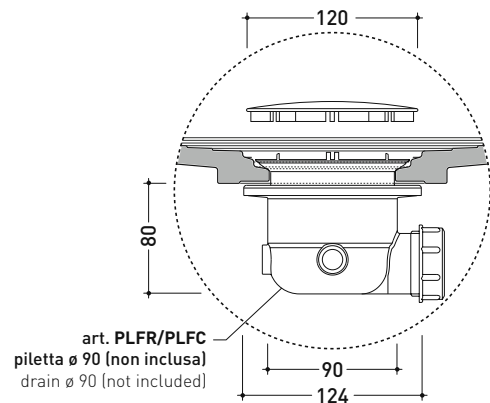

Water Drop

→ **FLAMINIA.**

design **LUCA CIMARRA**

2017

DR140 Water Drop 140x80

Laid on or built-in in the floor shower tray 140x80 cm
(\varnothing 90mm drainage system not included)

Complements: **Line taps shower:** ONE - NOKÉ - SI - FOLD - X1
Line accessories: TWO - HOOP - NOKÉ - FOLD

Technical accessories: **drainage system with CHROME cover \varnothing 90mm (PLFR)**
drainage system with CERAMIC cover \varnothing 90mm (PLFC)

Package dim.

Weight **53 kg**

Pz. Pallet n°

CE UNI EN 14527 Dop-No14527

vista zenitale / zenital view

vista frontale / frontal view

sezione longitudinale / section

PILETTA CONSIGLIATA / SUGGESTED DRAIN

Piletta sifonata / Drainage
Portata / Flow rate: **0,52 l/sec** (EN 274 >0,4 l/sec)

bordo interno per
l'installazione del box doccia
inner rim of shower tray
for shower box installation

dettaglio del bordo / shower tray rim detail

sizes in mm

Please consider a 2% tolerance on indicated measurements