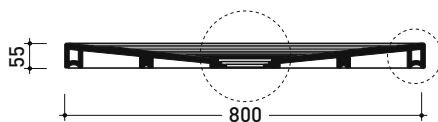

Water Drop

→ **FLAMINIA.**

design **LUCA CIMARRA**

2017

DR140 Water Drop 140x80

Laid on or built-in in the floor shower tray 140x80 cm
(\varnothing 90mm drainage system not included)

Complements: **Line taps shower:** ONE - NOKÉ - SI - FOLD - X1
Line accessories: TWO - HOOP - NOKÉ - FOLD

Technical accessories: **drainage system with CHROME cover \varnothing 90mm (PLFR)**
drainage system with CERAMIC cover \varnothing 90mm (PLFC)

Package dim.

Weight **53 kg**

Pz. Pallet n°

CE UNI EN 14527 Dop-No14527

vista zenitale / zenital view

vista frontale / frontal view

sezione longitudinale / section

PILETTA CONSIGLIATA / SUGGESTED DRAIN

Piletta sifonata / Drainage
Portata / Flow rate: **0,52 l/sec** (EN 274 >0,4 l/sec)

bordo interno per
l'installazione del box doccia
inner rim of shower tray
for shower box installation

dettaglio del bordo / shower tray rim detail

sizes in mm

Please consider a 2% tolerance on indicated measurements