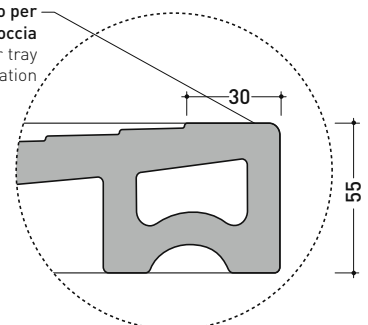

Water Drop

→ **FLAMINIA.**

design **LUCA CIMARRA**

2017

DR140 Water Drop 140x80

Laid on or built-in in the floor shower tray 140x80 cm
(\varnothing 90mm drainage system not included)

Complements: **Line taps shower:** ONE - NOKÉ - SI - FOLD - X1
Line accessories: TWO - HOOP - NOKÉ - FOLD

Technical accessories: **drainage system with CHROME cover \varnothing 90mm (PLFR)**
drainage system with CERAMIC cover \varnothing 90mm (PLFC)

Package dim.

Weight **53 kg**

Pz. Pallet n°

CE UNI EN 14527 Dop-No14527

vista zenitale / zenital view

vista frontale / frontal view

sezione longitudinale / section

PILETTA CONSIGLIATA / SUGGESTED DRAIN

Piletta sifonata / Drainage
Portata / Flow rate: **0,52 l/sec** (EN 274 >0,4 l/sec)

bordo interno per
l'installazione del box doccia
inner rim of shower tray
for shower box installation

dettaglio del bordo / shower tray rim detail

sizes in mm

Please consider a 2% tolerance on indicated measurements