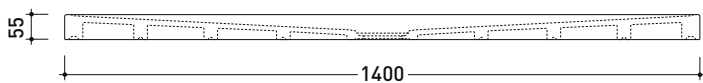

Water Drop

→ **FLAMINIA.**

design **LUCA CIMARRA**

2017

DR140 Water Drop 140x80

Laid on or built-in in the floor shower tray 140x80 cm
(\varnothing 90mm drainage system not included)

Complements: **Line taps shower:** ONE - NOKÉ - SI - FOLD - X1
Line accessories: TWO - HOOP - NOKÉ - FOLD

Technical accessories: **drainage system with CHROME cover \varnothing 90mm (PLFR)**
drainage system with CERAMIC cover \varnothing 90mm (PLFC)

Package dim.

Weight **53 kg**

Pz. Pallet n°

CE UNI EN 14527 Dop-No14527

vista zenitale / zenital view

vista frontale / frontal view

sezione longitudinale / section

PILETTA CONSIGLIATA / SUGGESTED DRAIN

Piletta sifonata / Drainage
Portata / Flow rate: **0,52 l/sec** (EN 274 >0,4 l/sec)

bordo interno per
l'installazione del box doccia
inner rim of shower tray
for shower box installation

dettaglio del bordo / shower tray rim detail

sizes in mm

Please consider a 2% tolerance on indicated measurements