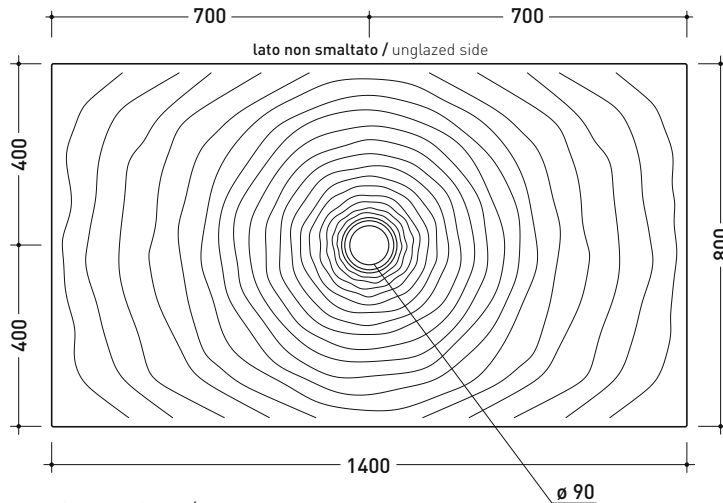

Water Drop

→ **FLAMINIA.**

design **LUCA CIMARRA**

2017

DR140 Water Drop 140x80

Laid on or built-in in the floor shower tray 140x80 cm
(\varnothing 90mm drainage system not included)

Complements: **Line taps shower:** ONE - NOKÉ - SI - FOLD - X1
Line accessories: TWO - HOOP - NOKÉ - FOLD

vista zenitale / zenital view

vista frontale / frontal view

sezione longitudinale / section

PILETTA CONSIGLIATA / SUGGESTED DRAIN

Piletta sifonata / Drainage
Portata / Flow rate: **0,52 l/sec** (EN 274 >0,4 l/sec)

bordo interno per
l'installazione del box doccia
inner rim of shower tray
for shower box installation

dettaglio del bordo / shower tray rim detail

sizes in mm

Please consider a 2% tolerance on indicated measurements