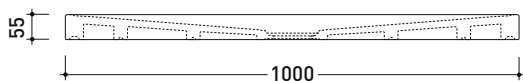

## DR8010 Water Drop 100x80

Laid on or built-in in the floor shower tray 80x100 cm  
( $\varnothing$  90mm drainage system not included)

Complements: **Line taps shower:** ONE - NOKÉ - SI - FOLD - X1  
**Line accessories:** TWO - HOOP - NOKÉ - FOLD

Technical accessories: drainage system with **CHROME** cover  $\varnothing$  90mm (PLFR)  
drainage system with **CERAMIC** cover  $\varnothing$  90mm (PLFC)

Dim. Imballo

Peso **39 kg**

Pz. Pallet n° 10

CE UNI EN 14527 Dop-No14527

vista zenitale / zenital view

vista frontale / frontal view

sezione longitudinale / section

### PILETTA CONSIGLIATA / SUGGESTED DRAIN

Piletta sifonata / Drainage  
Portata / Flow rate: **0,52 l/sec** (EN 274 >0,4 l/sec)

dettaglio del bordo / shower tray rim detail

sizes in mm

Please consider a 2% tolerance on indicated measurements