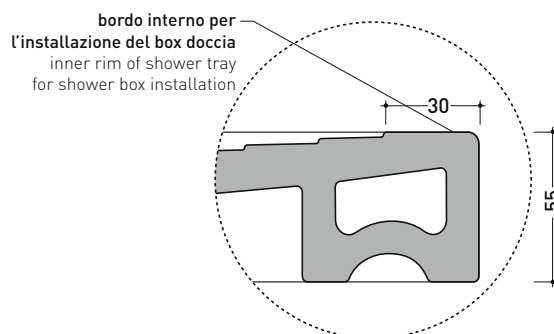

## DR8010 Water Drop 100x80

Laid on or built-in in the floor shower tray 80x100 cm  
( $\varnothing$  90mm drainage system not included)

Complements: **Line taps shower:** ONE - NOKÉ - SI - FOLD - X1  
**Line accessories:** TWO - HOOP - NOKÉ - FOLD

Technical accessories: drainage system with **CHROME** cover  $\varnothing$  90mm (PLFR)  
drainage system with **CERAMIC** cover  $\varnothing$  90mm (PLFC)

Dim. Imballo

Peso **39 kg**

Pz. Pallet n° 10

CE UNI EN 14527 Dop-No14527

vista zenitale / zenital view

vista frontale / frontal view

sezione longitudinale / section

### PILETTA CONSIGLIATA / SUGGESTED DRAIN

Piletta sifonata / Drainage  
Portata / Flow rate: **0,52 l/sec** (EN 274 >0,4 l/sec)

dettaglio del bordo / shower tray rim detail

sizes in mm

Please consider a 2% tolerance on indicated measurements