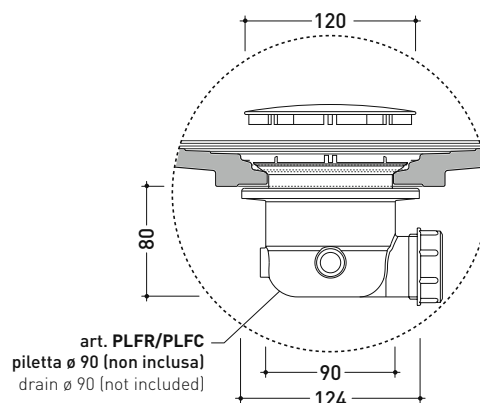

## DR8010 Water Drop 100x80

Laid on or built-in in the floor shower tray 80x100 cm  
( $\varnothing$  90mm drainage system not included)

Complements: **Line taps shower:** ONE - NOKÉ - SI - FOLD - X1  
**Line accessories:** TWO - HOOP - NOKÉ - FOLD

Technical accessories: drainage system with **CHROME** cover  $\varnothing$  90mm (PLFR)  
drainage system with **CERAMIC** cover  $\varnothing$  90mm (PLFC)

Dim. Imballo

Peso **39 kg**

Pz. Pallet n° 10

CE UNI EN 14527 Dop-No14527

vista zenitale / zenital view

vista frontale / frontal view

sezione longitudinale / section

### PILETTA CONSIGLIATA / SUGGESTED DRAIN

Piletta sifonata / Drainage  
Portata / Flow rate: **0,52 l/sec** (EN 274 >0,4 l/sec)

dettaglio del bordo / shower tray rim detail

sizes in mm

Please consider a 2% tolerance on indicated measurements