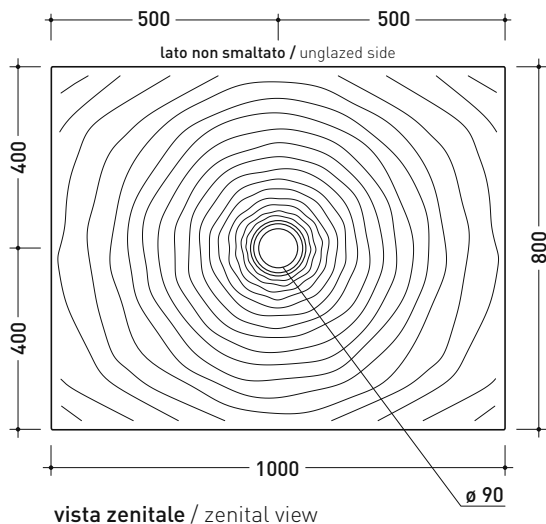

## DR8010 Water Drop 100x80

Laid on or built-in in the floor shower tray 80x100 cm  
( $\varnothing$  90mm drainage system not included)

Complements: **Line taps shower:** ONE - NOKÉ - SI - FOLD - X1  
**Line accessories:** TWO - HOOP - NOKÉ - FOLD

Technical accessories: drainage system with **CHROME** cover  $\varnothing$  90mm (PLFR)  
drainage system with **CERAMIC** cover  $\varnothing$  90mm (PLFC)

Dim. Imballo

Peso **39 kg**

Pz. Pallet n° 10

CE UNI EN 14527 Dop-No14527

vista zenitale / zenital view

vista frontale / frontal view

sezione longitudinale / section

### PILETTA CONSIGLIATA / SUGGESTED DRAIN

Piletta sifonata / Drainage  
Portata / Flow rate: **0,52 l/sec** (EN 274 >0,4 l/sec)

dettaglio del bordo / shower tray rim detail

sizes in mm

Please consider a 2% tolerance on indicated measurements