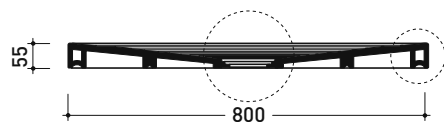

## DR8010 Water Drop 100x80

Laid on or built-in in the floor shower tray 80x100 cm  
( $\varnothing$  90mm drainage system not included)

Complements: **Line taps shower:** ONE - NOKÉ - SI - FOLD - X1  
**Line accessories:** TWO - HOOP - NOKÉ - FOLD

Technical accessories: drainage system with **CHROME** cover  $\varnothing$  90mm (PLFR)  
drainage system with **CERAMIC** cover  $\varnothing$  90mm (PLFC)

Dim. Imballo

Peso **39 kg**

Pz. Pallet n° 10

CE UNI EN 14527 Dop-No14527

vista zenitale / zenital view

vista frontale / frontal view

sezione longitudinale / section

### PILETTA CONSIGLIATA / SUGGESTED DRAIN

Piletta sifonata / Drainage  
Portata / Flow rate: **0,52 l/sec** (EN 274 >0,4 l/sec)

dettaglio del bordo / shower tray rim detail

sizes in mm

Please consider a 2% tolerance on indicated measurements