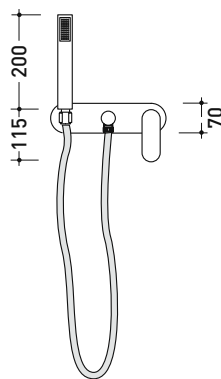

design **L+R PALOMBA** and **SERGIO MORI**

2003

112081

Concealed shower mixer with diverter and hand-shower

Complements: Line accessories: TWO
Line accessories: HOOP

Package dim. 39 x 24 x 16 cm | Weight 4 kg | Pz. Pallet n° -

vista zenitale / zenital view

vista frontale / frontal view

vista laterale / lateral view

sizes in mm

BRASS: glossy finish

chrome

art. 112081

sizes in mm