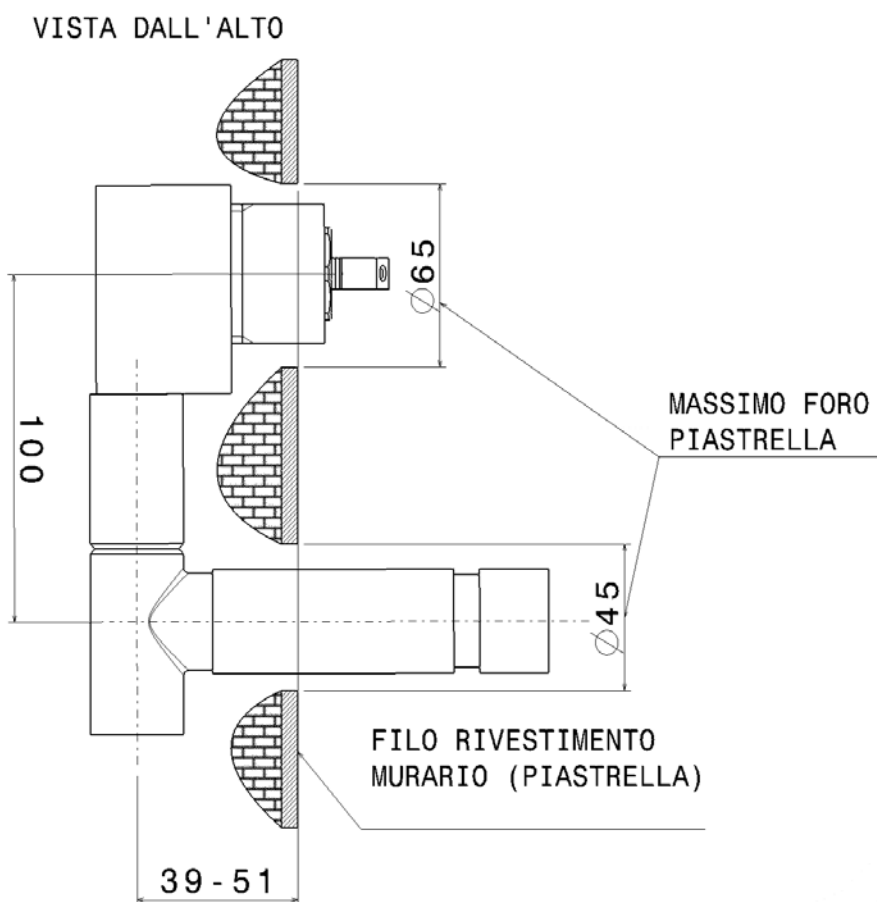

design **L+R PALOMBA** and **SERGIO MORI**

2003

112081

Concealed shower mixer with diverter and hand-shower

Complements: Line accessories: TWO
Line accessories: HOOP

Package dim. 39 x 24 x 16 cm | Weight 4 kg | Pz. Pallet n° -

vista zenitale / zenital view

vista frontale / frontal view

vista laterale / lateral view

sizes in mm

BRASS: glossy finish

chrome

art. 112081

sizes in mm