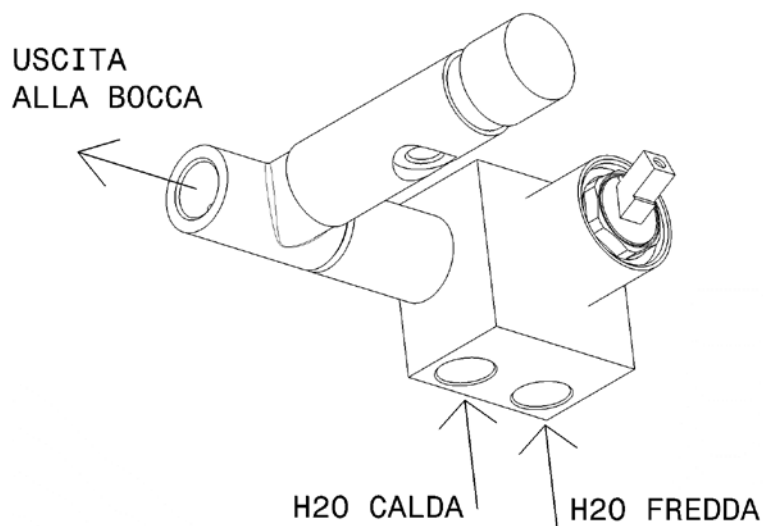

design **L+R PALOMBA** and **SERGIO MORI**

2003

112081

Concealed shower mixer with diverter and hand-shower

Complements: Line accessories: TWO
Line accessories: HOOP

Package dim. 39 x 24 x 16 cm | Weight 4 kg | Pz. Pallet n° -

vista zenitale / zenital view

vista frontale / frontal view

vista laterale / lateral view

sizes in mm

BRASS: glossy finish

chrome

art. 112081

sizes in mm