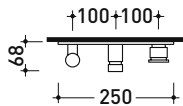

design **L+R PALOMBA** and **SERGIO MORI**

2003

112081

Concealed shower mixer with diverter and hand-shower

Complements: Line accessories: TWO
Line accessories: HOOP

Package dim. 39 x 24 x 16 cm | Weight 4 kg | Pz. Pallet n° -

vista zenitale / zenital view

vista frontale / frontal view

vista laterale / lateral view

sizes in mm

BRASS: glossy finish

chrome

art. 112081

sizes in mm