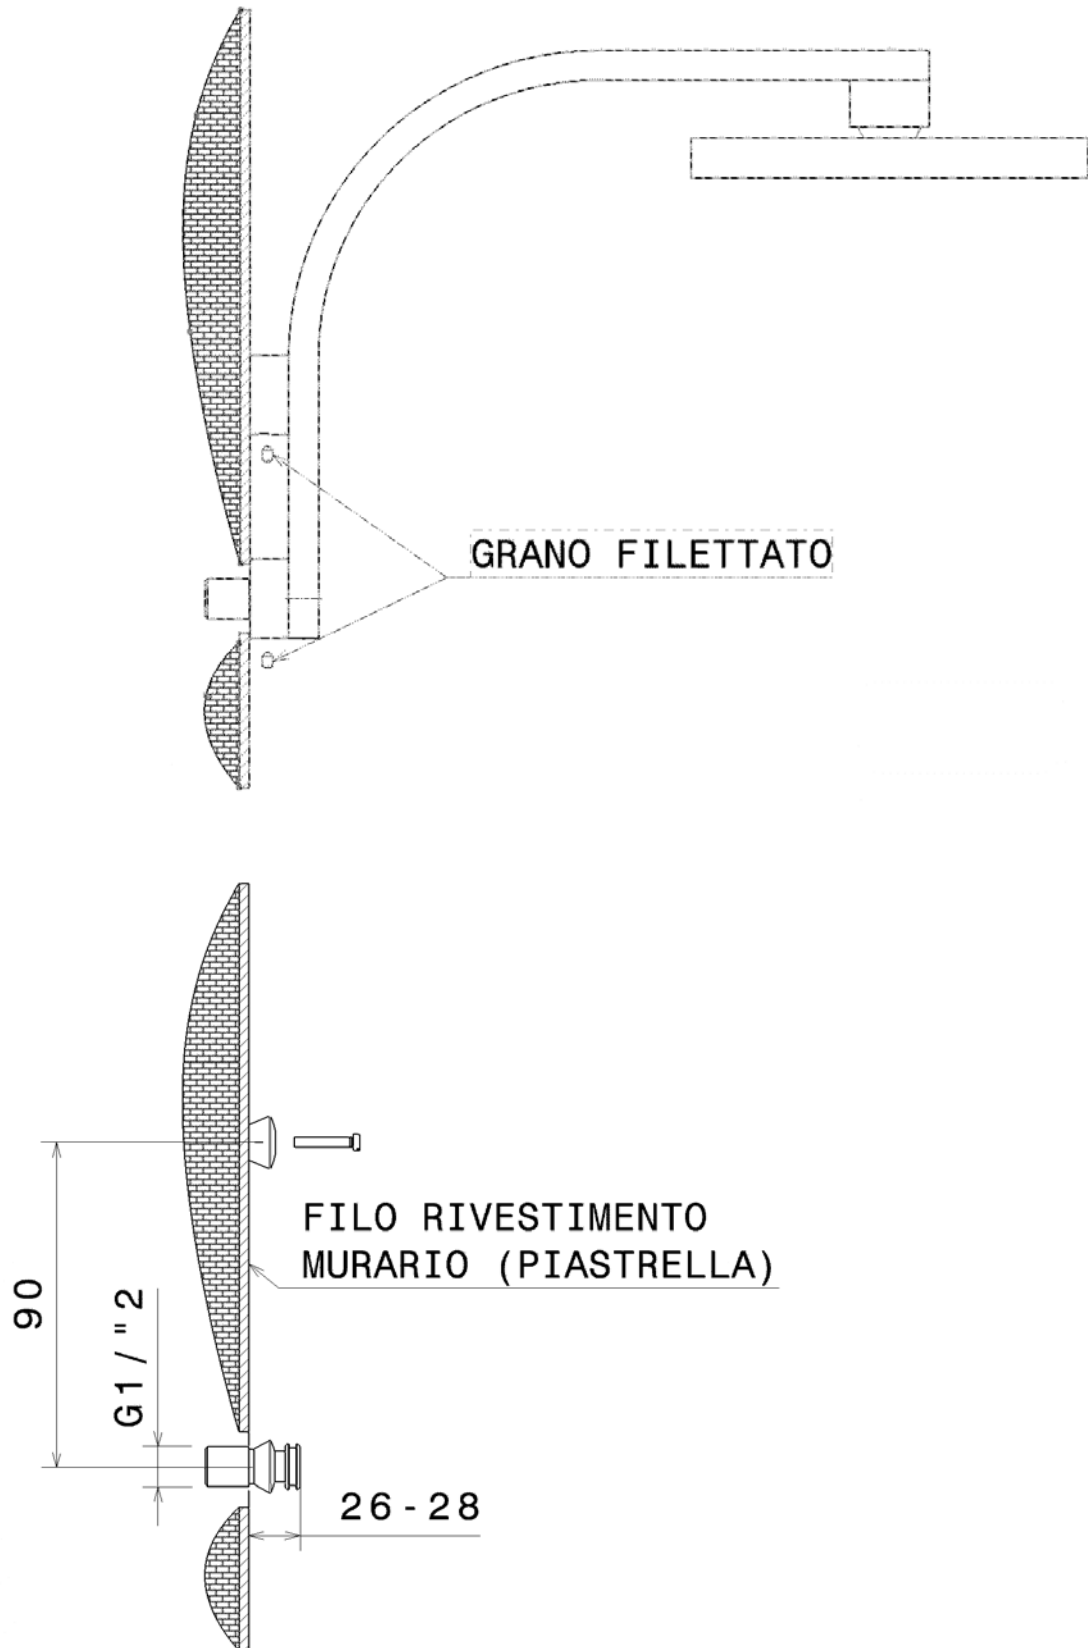

## 112084

Wall-mounted overhead shower

Complements: Line accessories: TWO  
Line accessories: HOOP

Package dim. 48 x 33 x 9 cm | Weight 3 kg | Pz. Pallet n° -

vista zenitale / zenital view

vista frontale / frontal view

vista laterale / lateral view

sizes in mm

BRASS: glossy finish

chrome

art. 112084

sizes in mm