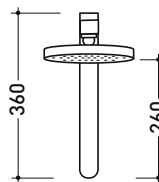

## 112084

Wall-mounted overhead shower

Complements: Line accessories: TWO  
Line accessories: HOOP

Package dim. 48 x 33 x 9 cm | Weight 3 kg | Pz. Pallet n° -

vista zenitale / zenital view

vista frontale / frontal view

vista laterale / lateral view

sizes in mm

BRASS: glossy finish

chrome

art. 112084

sizes in mm