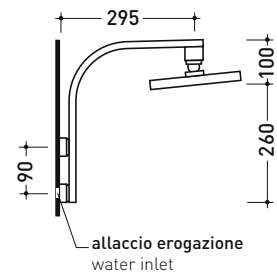

## 112084

Wall-mounted overhead shower

Complements: Line accessories: TWO  
Line accessories: HOOP

Package dim. 48 x 33 x 9 cm | Weight 3 kg | Pz. Pallet n° -

vista zenitale / zenital view

vista frontale / frontal view

vista laterale / lateral view

sizes in mm

BRASS: glossy finish

chrome

art. 112084

sizes in mm