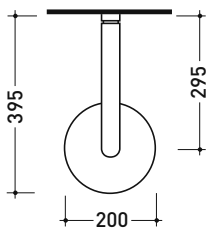

## 112084

Wall-mounted overhead shower

Complements: Line accessories: TWO  
Line accessories: HOOP

Package dim. 48 x 33 x 9 cm | Weight 3 kg | Pz. Pallet n° -

vista zenitale / zenital view

vista frontale / frontal view

vista laterale / lateral view

sizes in mm

BRASS: glossy finish

chrome

art. 112084

sizes in mm