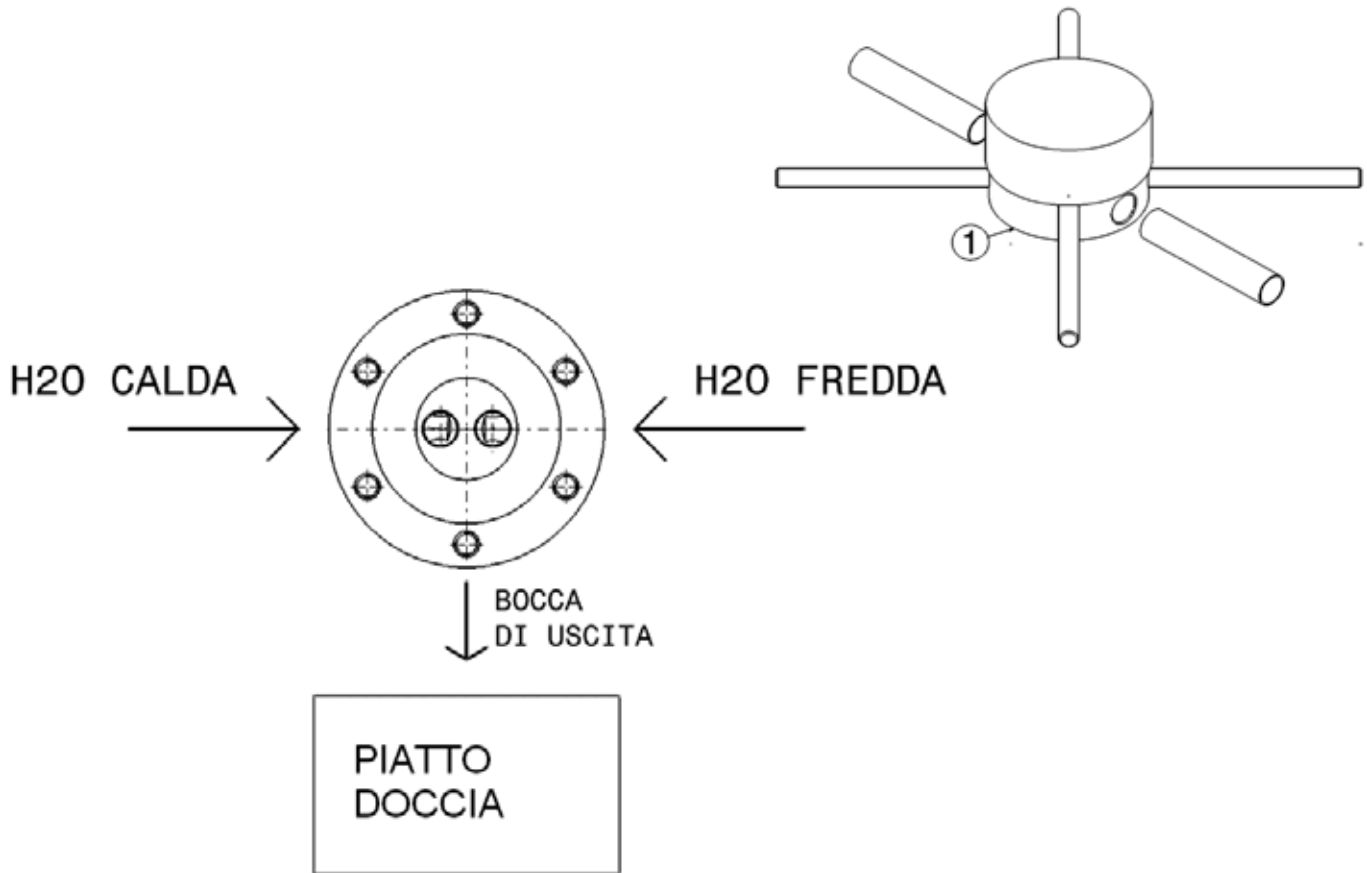

design **L+R PALOMBA** and **SERGIO MORI**

2003

112086

Free-standing shower mixer with overhead and handshower

Complements: Line accessories: TWO
Line accessories: HOOP

Package dim. 122 x 48 x 22 cm | Weight 16,5 kg | Pz. Pallet n° -

CE

sizes in mm

BRASS: glossy finish

chrome

<http://www.ceramicaflaminia.it/en/products/307-one>

©ceramicaflaminiaspa - All rights reserved. Unauthorized copying, publication, reproduction as well as partial reproduction are prohibited

may 2022

art. 112086

sizes in mm