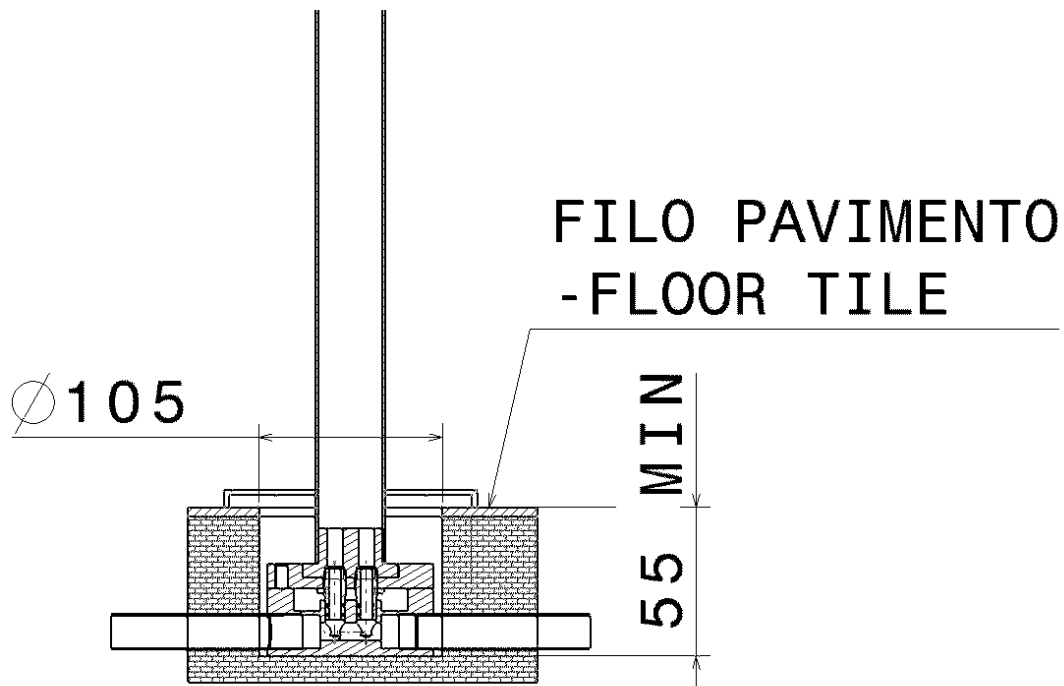

design **L+R PALOMBA** and **SERGIO MORI**

2003

112086

Free-standing shower mixer with overhead and handshower

Complements: Line accessories: TWO
Line accessories: HOOP

Package dim. 122 x 48 x 22 cm | Weight 16,5 kg | Pz. Pallet n° -

may 2022

art. 112086

sizes in mm