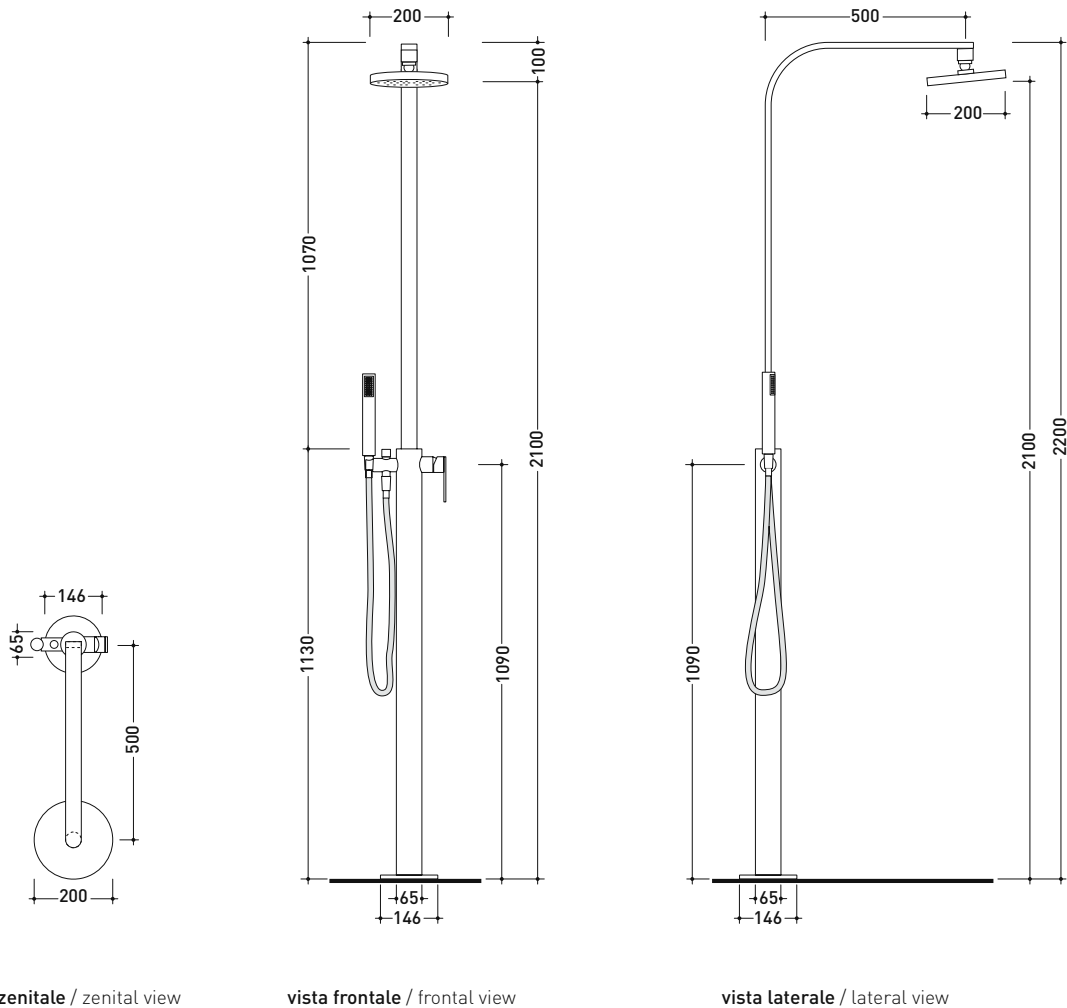

design **L+R PALOMBA** and **SERGIO MORI**

2003

112086

Free-standing shower mixer with overhead and handshower

Complements: Line accessories: TWO
Line accessories: HOOP

Package dim. 122 x 48 x 22 cm | Weight 16,5 kg | Pz. Pallet n° -

CE

sizes in mm

BRASS: glossy finish

chrome

<http://www.ceramicaflaminia.it/en/products/307-one>

©ceramicaflaminiaspa - All rights reserved. Unauthorized copying, publication, reproduction as well as partial reproduction are prohibited

may 2022

art. 112086

sizes in mm