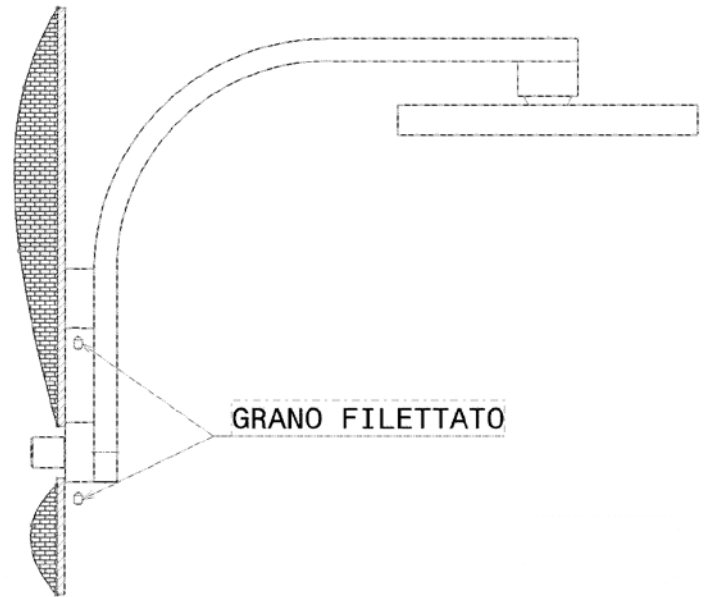

design **L+R PALOMBA** and **SERGIO MORI**

2003

112550

Concealed shower set with overhead, mixer and handshower

Complements: Line accessories: TWO
Line accessories: HOOP

Package dim. 48 x 40 x 30 cm | Weight 7 kg | Pz. Pallet n° -

vista frontale / frontal view

vista laterale / lateral view

sizes in mm

BRASS: glossy finish

chrome

art. 112550

VISTA DALL'ALTO

MASSIMO FORO
PIASTRELLA

USCITA
ALLA BOCCA

H2O CALDA

H2O FREDDA

sizes in mm