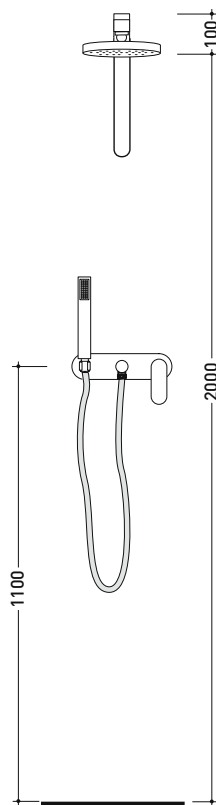

design **L+R PALOMBA** and **SERGIO MORI**

2003

112550

Concealed shower set with overhead, mixer and handshower

Complements: Line accessories: TWO
Line accessories: HOOP

Package dim. 48 x 40 x 30 cm | Weight 7 kg | Pz. Pallet n° -

vista frontale / frontal view

vista laterale / lateral view

sizes in mm

BRASS: glossy finish

chrome

art. 112550

VISTA DALL'ALTO

MASSIMO FORO
PIASTRELLA

USCITA
ALLA BOCCA

H2O CALDA

H2O FREDDA

sizes in mm