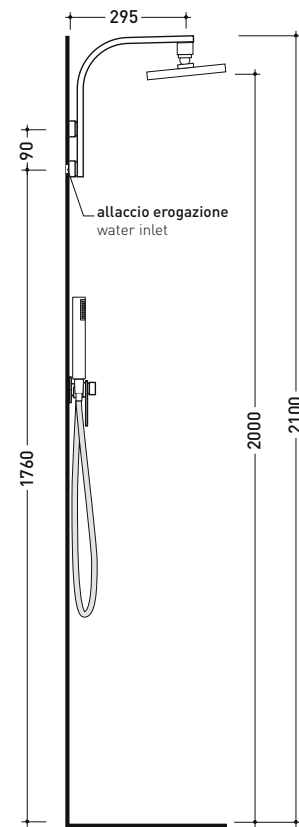

design **L+R PALOMBA** and **SERGIO MORI**

2003

112550

Concealed shower set with overhead, mixer and handshower

Complements: Line accessories: TWO
Line accessories: HOOP

Package dim. 48 x 40 x 30 cm | Weight 7 kg | Pz. Pallet n° -

vista frontale / frontal view

vista laterale / lateral view

sizes in mm

BRASS: glossy finish

chrome

art. 112550

VISTA DALL'ALTO

MASSIMO FORO
PIASTRELLA

USCITA
ALLA BOCCA

H2O CALDA

H2O FREDDA

sizes in mm