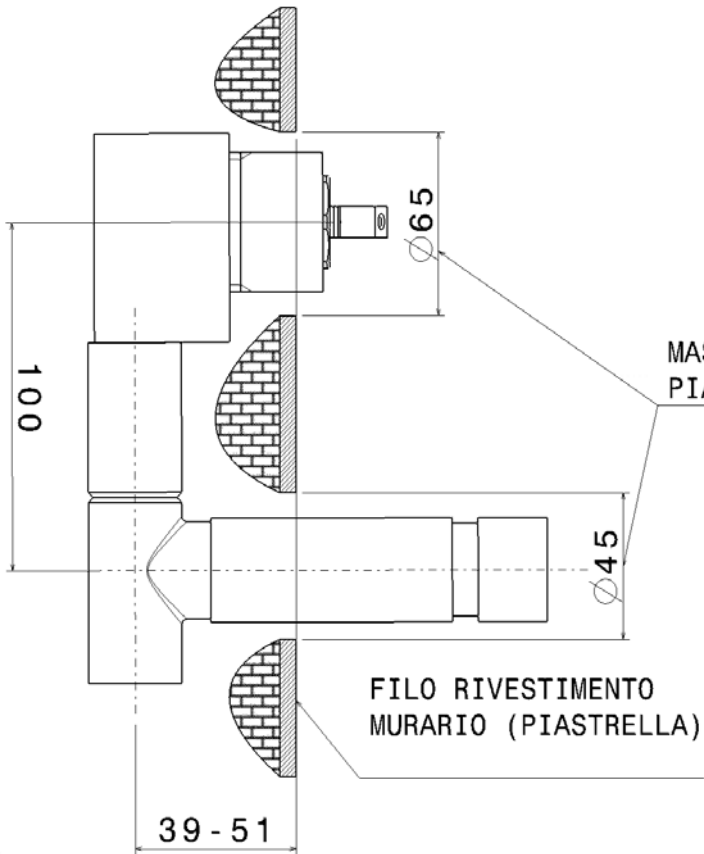

design **L+R PALOMBA** and **SERGIO MORI**

2003

112550

Concealed shower set with overhead, mixer and handshower

Complements: Line accessories: TWO
Line accessories: HOOP

Package dim. 48 x 40 x 30 cm | Weight 7 kg | Pz. Pallet n° -

vista frontale / frontal view

vista laterale / lateral view

sizes in mm

BRASS: glossy finish

chrome

art. 112550

VISTA DALL'ALTO

MASSIMO FORO
PIASTRELLA

USCITA
ALLA BOCCA

H2O CALDA

H2O FREDDA

sizes in mm