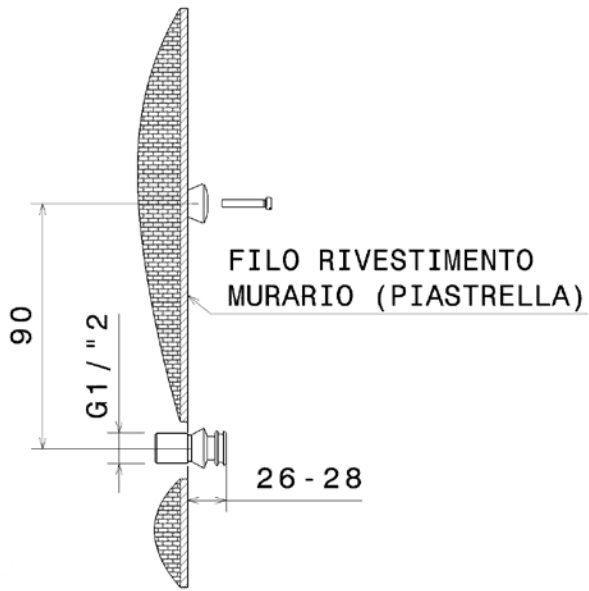

design **L+R PALOMBA** and **SERGIO MORI**

2003

112550

Concealed shower set with overhead, mixer and handshower

Complements: Line accessories: TWO
Line accessories: HOOP

Package dim. 48 x 40 x 30 cm | Weight 7 kg | Pz. Pallet n° -

vista frontale / frontal view

vista laterale / lateral view

sizes in mm

BRASS: glossy finish

chrome

art. 112550

VISTA DALL'ALTO

MASSIMO FORO
PIASTRELLA

USCITA
ALLA BOCCA

H2O CALDA

H2O FREDDA

sizes in mm