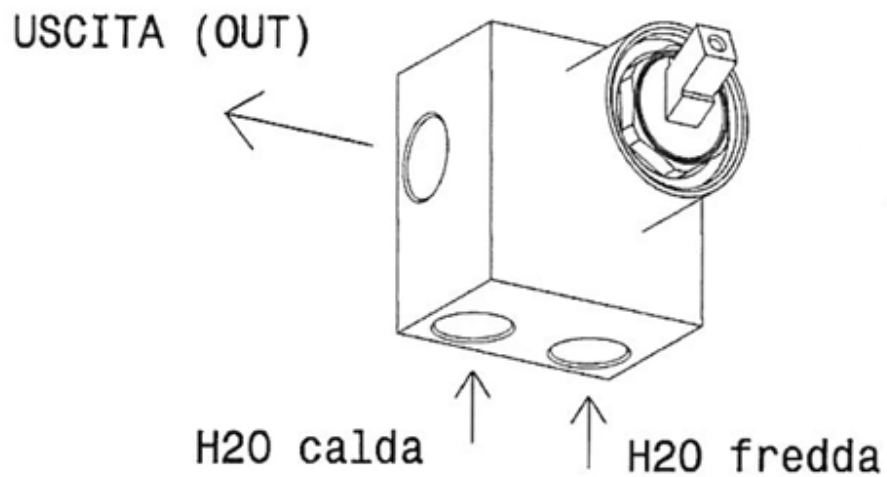

design **L+R PALOMBA** and **SERGIO MORI**

2003

112560

Concealed shower mixer

Complements: Line accessories: TWO
Line accessories: HOOP

Package dim. 18 x 17 x 9 cm | Weight 1 kg | Pz. Pallet n° -

vista zenitale / zenital view

vista frontale / frontal view

vista laterale / lateral view

sizes in mm

BRASS: glossy finish

chrome

art. 112560

VISTA DALL'ALTO

sizes in mm