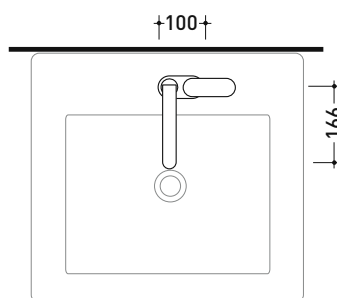

## 113055/F

Single lever basin mixer (stop&go drain included)

Complements: Line accessories: TWO  
Line accessories: HOOP

Package dim. 40 x 24 x 16 cm | Weight 3 kg | Pz. Pallet n° -

vista frontale / frontal view

vista laterale / lateral view

vista zenitale / zenital view

sizes in mm

BRASS: glossy finish

chrome

art. 113055/F

sizes in mm