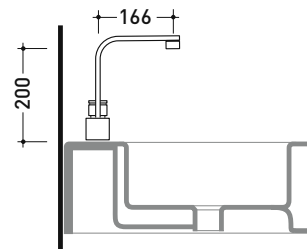

## 113055/F

Single lever basin mixer (stop&go drain included)

Complements: Line accessories: TWO  
Line accessories: HOOP

Package dim. 40 x 24 x 16 cm | Weight 3 kg | Pz. Pallet n° -

vista frontale / frontal view

vista laterale / lateral view

vista zenitale / zenital view

sizes in mm

BRASS: glossy finish

chrome

art. 113055/F

sizes in mm