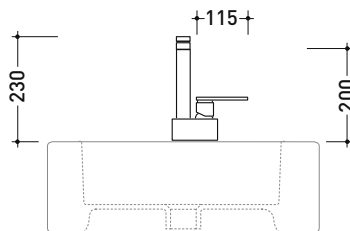

## 113055/F

Single lever basin mixer (stop&go drain included)

Complements: Line accessories: TWO  
Line accessories: HOOP

Package dim. 40 x 24 x 16 cm | Weight 3 kg | Pz. Pallet n° -

vista frontale / frontal view

vista laterale / lateral view

vista zenitale / zenital view

sizes in mm

BRASS: glossy finish

chrome

art. 113055/F

sizes in mm