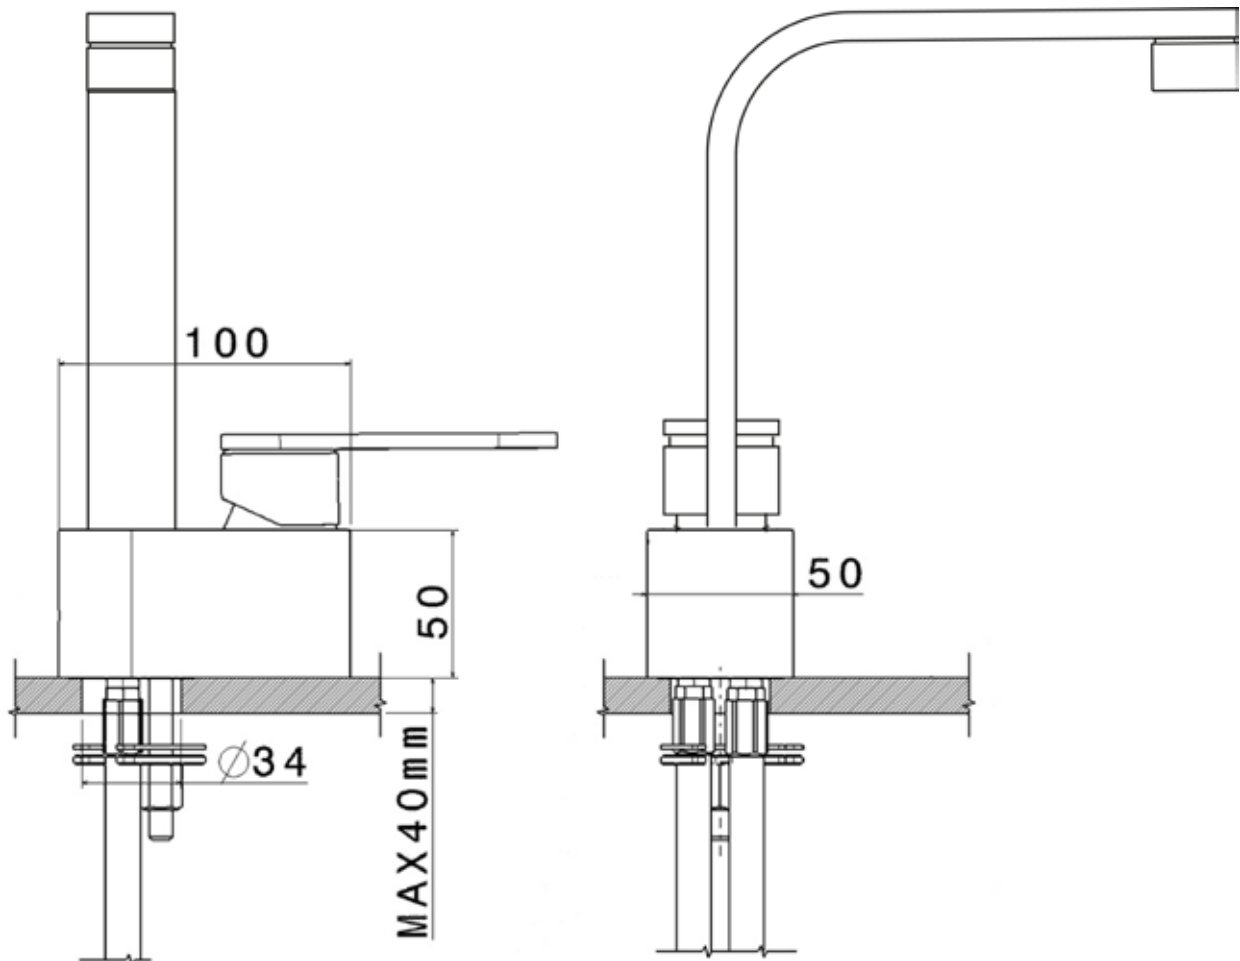

## 113055/F

Single lever basin mixer (stop&go drain included)

Complements: Line accessories: TWO  
Line accessories: HOOP

Package dim. 40 x 24 x 16 cm | Weight 3 kg | Pz. Pallet n° -

vista frontale / frontal view

vista laterale / lateral view

vista zenitale / zenital view

sizes in mm

BRASS: glossy finish

chrome

art. 113055/F

sizes in mm