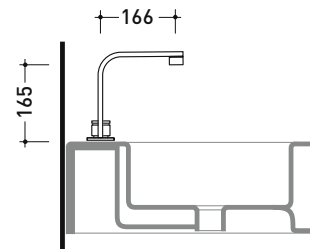

design **L+R PALOMBA** and **SERGIO MORI**

2003

113056/F

Three-holes tap basin (stop&go drain included)

Complements: Line accessories: TWO
Line accessories: HOOP

Package dim. 39 x 20 x 11 cm | Weight 3,5 kg | Pz. Pallet n° -

vista frontale / frontal view

vista laterale / lateral view

vista zenitale / zenital view

sizes in mm

BRASS: glossy finish

chrome

art. 113056/F

sizes in mm