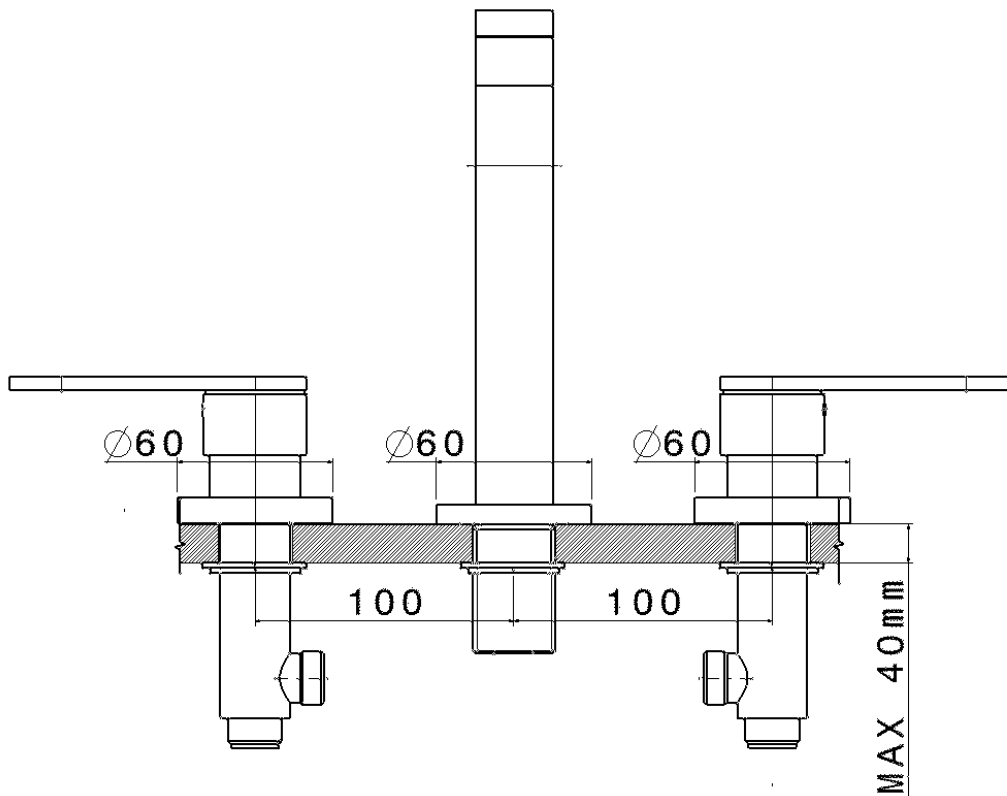

design **L+R PALOMBA** and **SERGIO MORI**

2003

113056/F

Three-holes tap basin (stop&go drain included)

Complements: Line accessories: TWO
Line accessories: HOOP

Package dim. 39 x 20 x 11 cm | Weight 3,5 kg | Pz. Pallet n° -

vista frontale / frontal view

vista laterale / lateral view

vista zenitale / zenital view

sizes in mm

BRASS: glossy finish

chrome

art. 113056/F

sizes in mm