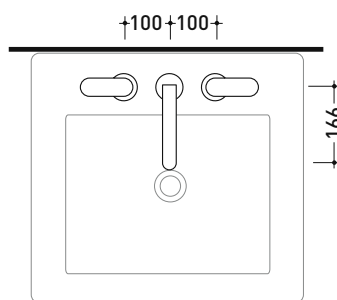

design **L+R PALOMBA** and **SERGIO MORI**

2003

113056/F

Three-holes tap basin (stop&go drain included)

Complements: Line accessories: TWO
Line accessories: HOOP

Package dim. 39 x 20 x 11 cm | Weight 3,5 kg | Pz. Pallet n° -

vista frontale / frontal view

vista laterale / lateral view

vista zenitale / zenital view

sizes in mm

BRASS: glossy finish

chrome

art. 113056/F

sizes in mm