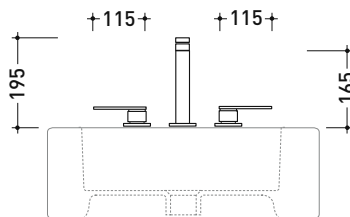

design **L+R PALOMBA** and **SERGIO MORI**

2003

113056/F

Three-holes tap basin (stop&go drain included)

Complements: Line accessories: TWO
Line accessories: HOOP

Package dim. 39 x 20 x 11 cm | Weight 3,5 kg | Pz. Pallet n° -

vista frontale / frontal view

vista laterale / lateral view

vista zenitale / zenital view

sizes in mm

BRASS: glossy finish

chrome

art. 113056/F

sizes in mm