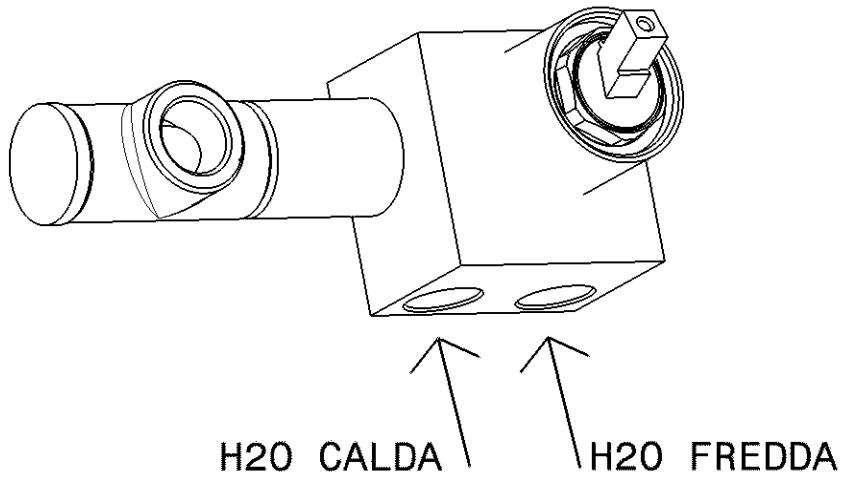

## 113058

Wall-mounted single-lever basin mixer with metal plate  
(stop&go drain included)

Complements: **Line accessories: TWO**  
**Line accessories: HOOP**

Package dim. **39 x 17 x 8 cm** | Weight **3 kg** | Pz. Pallet n° -

vista frontale / frontal view

vista laterale / lateral view

vista zenitale / zenital view

sizes in mm

BRASS: glossy finish

chrome

art. 113058

VISTA DALL'ALTO