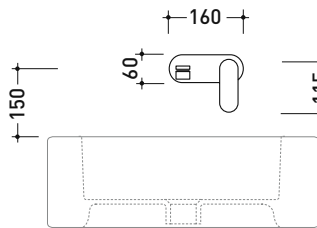

## 113058

Wall-mounted single-lever basin mixer with metal plate  
(stop&go drain included)

Complements: **Line accessories: TWO**  
**Line accessories: HOOP**

Package dim. **39 x 17 x 8 cm** | Weight **3 kg** | Pz. Pallet n° -

vista frontale / frontal view

vista laterale / lateral view

vista zenitale / zenital view

sizes in mm

BRASS: glossy finish

chrome

art. 113058

VISTA DALL'ALTO

sizes in mm