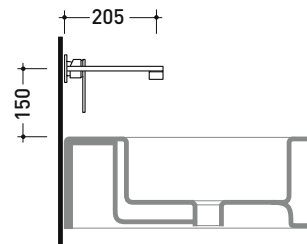

## 113058

Wall-mounted single-lever basin mixer with metal plate  
(stop&go drain included)

Complements: **Line accessories: TWO**  
**Line accessories: HOOP**

Package dim. **39 x 17 x 8 cm** | Weight **3 kg** | Pz. Pallet n° -

vista frontale / frontal view

vista laterale / lateral view

vista zenitale / zenital view

sizes in mm

BRASS: glossy finish

chrome

art. 113058

VISTA DALL'ALTO

sizes in mm