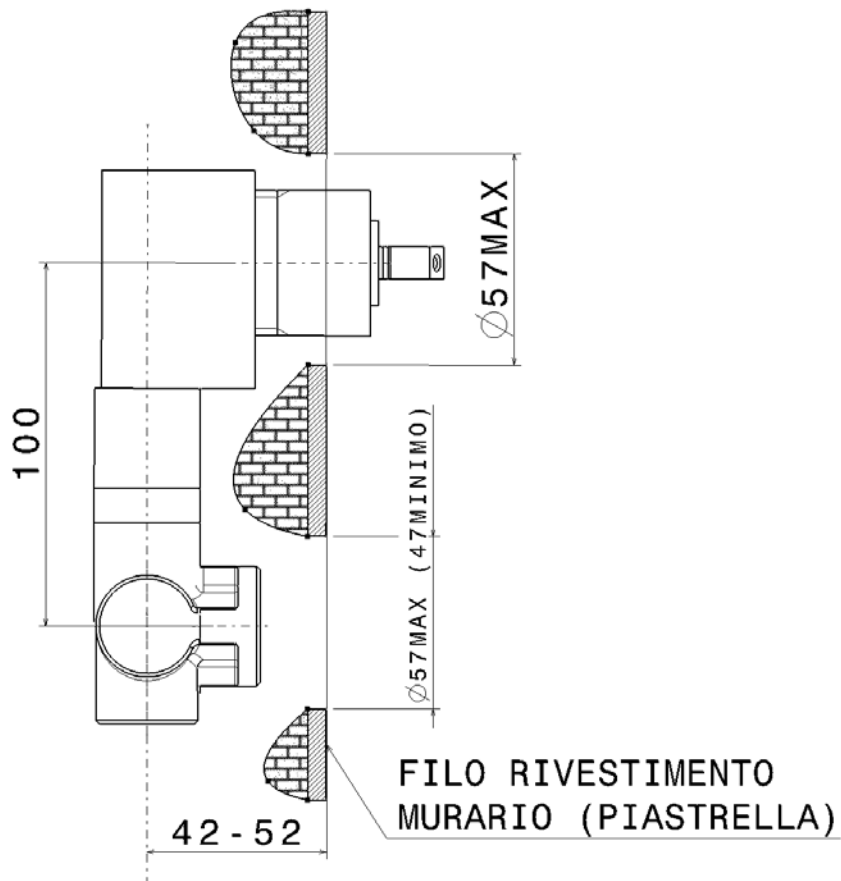

## 113058

Wall-mounted single-lever basin mixer with metal plate  
(stop&go drain included)

Complements: **Line accessories: TWO**  
**Line accessories: HOOP**

Package dim. **39 x 17 x 8 cm** | Weight **3 kg** | Pz. Pallet n° -

vista frontale / frontal view

vista laterale / lateral view

vista zenitale / zenital view

sizes in mm

BRASS: glossy finish

chrome

art. 113058

VISTA DALL'ALTO

sizes in mm