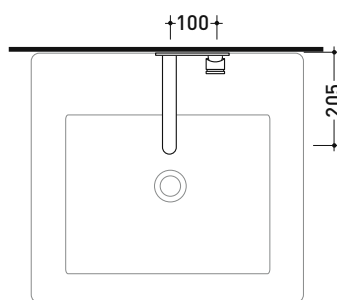

## 113058

Wall-mounted single-lever basin mixer with metal plate  
(stop&go drain included)

Complements: **Line accessories: TWO**  
**Line accessories: HOOP**

Package dim. **39 x 17 x 8 cm** | Weight **3 kg** | Pz. Pallet n° -

vista frontale / frontal view

vista laterale / lateral view

vista zenitale / zenital view

sizes in mm

BRASS: glossy finish

chrome

art. 113058

VISTA DALL'ALTO

sizes in mm