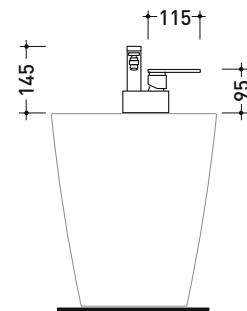

114070/F

Single lever bidet mixer (stop&go drain included)

Complements: Line accessories: TWO
Line accessories: HOOP

Package dim. 40 x 18 x 9 cm | Weight 2,5 kg | Pz. Pallet n° -

vista laterale / lateral view

vista frontale / frontal view

vista zenitale / zenital view

sizes in mm

BRASS: glossy finish

chrome

art. 114070/F

sizes in mm