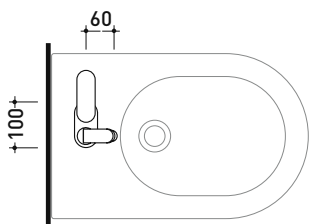

114070/F

Single lever bidet mixer (stop&go drain included)

Complements: Line accessories: TWO
Line accessories: HOOP

Package dim. 40 x 18 x 9 cm | Weight 2,5 kg | Pz. Pallet n° -

vista laterale / lateral view

vista frontale / frontal view

vista zenitale / zenital view

sizes in mm

BRASS: glossy finish

chrome

art. 114070/F

sizes in mm