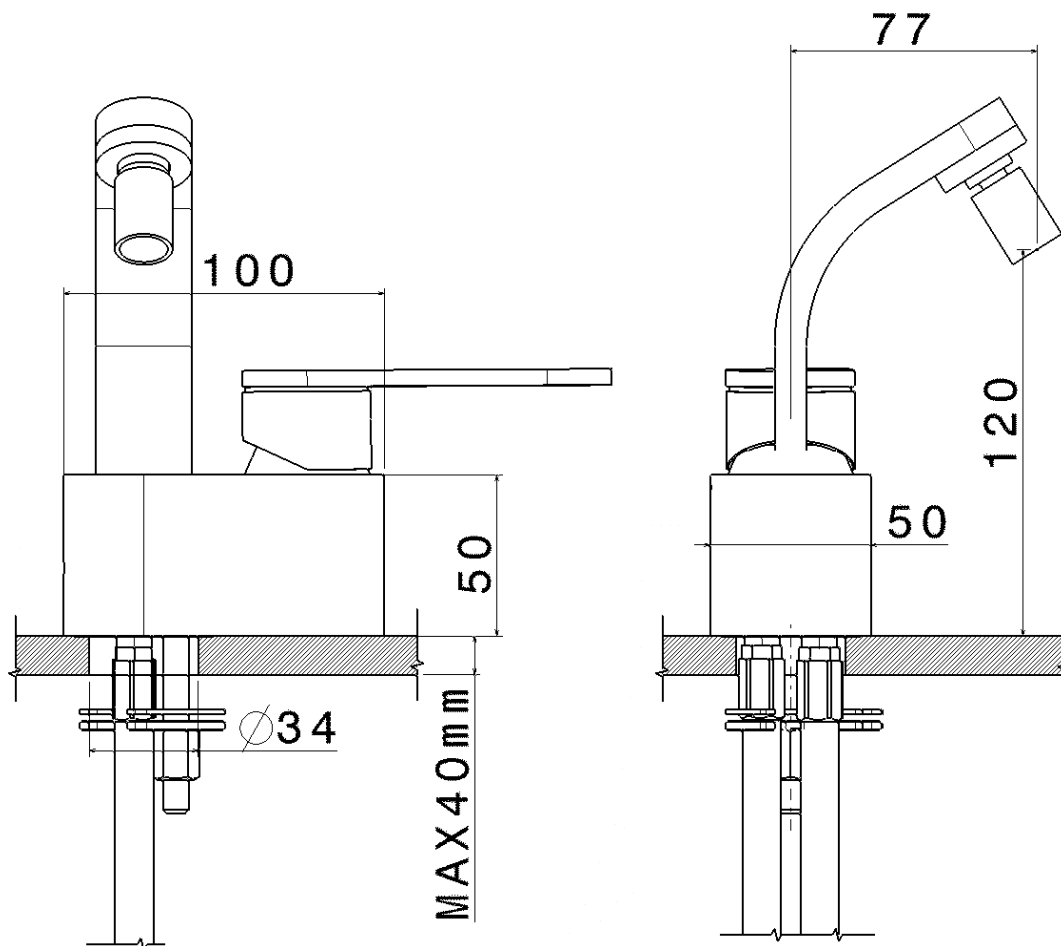

114070/F

Single lever bidet mixer (stop&go drain included)

Complements: Line accessories: TWO
Line accessories: HOOP

Package dim. 40 x 18 x 9 cm | Weight 2,5 kg | Pz. Pallet n° -

vista laterale / lateral view

vista frontale / frontal view

vista zenitale / zenital view

sizes in mm

BRASS: glossy finish

chrome

art. 114070/F

sizes in mm