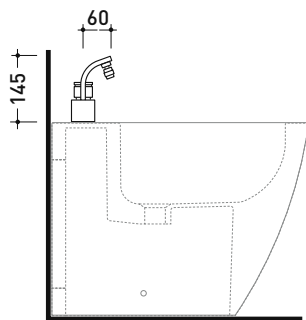

114070/F

Single lever bidet mixer (stop&go drain included)

Complements: Line accessories: TWO
Line accessories: HOOP

Package dim. 40 x 18 x 9 cm | Weight 2,5 kg | Pz. Pallet n° -

vista laterale / lateral view

vista frontale / frontal view

vista zenitale / zenital view

sizes in mm

BRASS: glossy finish

chrome

art. 114070/F

sizes in mm