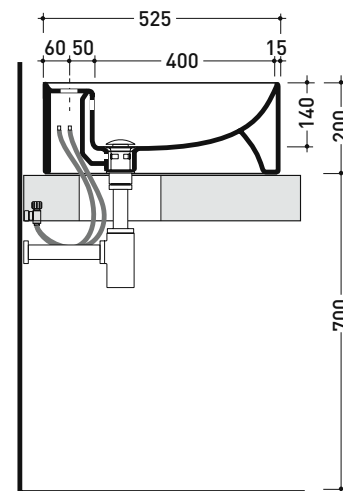

design L+R PALOMBA

1997

5050/A Twin Set 52

Countertop single-hole basin 52 cm

• WITH OVERFLOW • WITH TAP LEDGE

Complements: **Line taps basin:** ONE - NOKÈ - FOLD - X1
Line accessories: TWO - HOOP - NOKÈ - FOLD

Technical accessories: **Chrome siphon (SIFL/CR) - Telescopic chrome siphon (SIFL066)**
Stop&Go drain (PLSG)
Ceramic Stop&Go drain (PLCE)
Two piece set chrome tap filters (RF026)

Package dim. 55 x 22,5 x 55 cm | Weight 20,5 kg | Pz. Pallet n° 18

CE UNI EN 14688 - CL20 Dop-No14688

vista zenitale / zenital view

vista frontale / frontal view

foro consigliato sul piano ø 180
 suggested hole on the top ø 180

vista zenitale / zenital view

sezione longitudinale / section

sizes in mm

CERAMIC: glossy finish

white