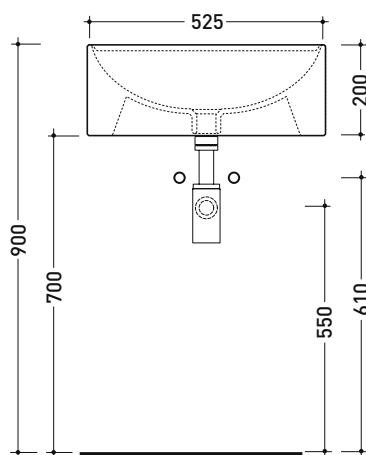

design L+R PALOMBA

1997

5050/A Twin Set 52

Countertop single-hole basin 52 cm

• WITH OVERFLOW • WITH TAP LEDGE

Complements: **Line taps basin:** ONE - NOKÈ - FOLD - X1
Line accessories: TWO - HOOP - NOKÈ - FOLD

Technical accessories: **Chrome siphon (SIFL/CR) - Telescopic chrome siphon (SIFL066)**
Stop&Go drain (PLSG)
Ceramic Stop&Go drain (PLCE)
Two piece set chrome tap filters (RF026)

Package dim. 55 x 22,5 x 55 cm | Weight 20,5 kg | Pz. Pallet n° 18

CE UNI EN 14688 - CL20 Dop-No14688

vista zenitale / zenital view

vista frontale / frontal view

foro consigliato sul piano ø 180
 suggested hole on the top ø 180

vista zenitale / zenital view

sezione longitudinale / section

sizes in mm

CERAMIC: glossy finish

white