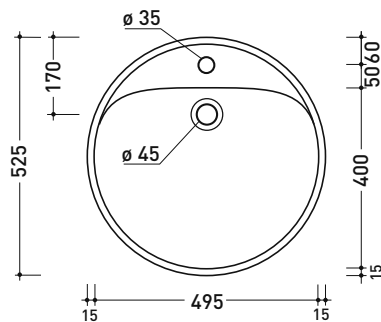

design L+R PALOMBA

1997

5050/A Twin Set 52

Countertop single-hole basin 52 cm

• WITH OVERFLOW • WITH TAP LEDGE

Complements: **Line taps basin:** ONE - NOKÈ - FOLD - X1
Line accessories: TWO - HOOP - NOKÈ - FOLD

Technical accessories: **Chrome siphon (SIFL/CR) - Telescopic chrome siphon (SIFL066)**
Stop&Go drain (PLSG)
Ceramic Stop&Go drain (PLCE)
Two piece set chrome tap filters (RF026)

Package dim. 55 x 22,5 x 55 cm | Weight 20,5 kg | Pz. Pallet n° 18

CE UNI EN 14688 - CL20 Dop-No14688

vista zenitale / zenital view

vista frontale / frontal view

foro consigliato sul piano ø 180
 suggested hole on the top ø 180

vista zenitale / zenital view

sezione longitudinale / section

sizes in mm

CERAMIC: glossy finish

white