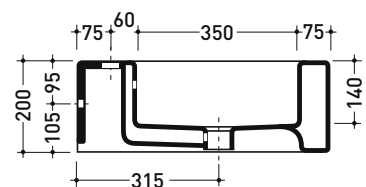

Package dim. 62,5 x 25 x 60 cm | Weight 32,5 kg | Pz. Pallet n° 12

UNI EN 14688 - CL20 Dop-No14688

vista zenitale / zenital view

vista zenitale / zenital view

vista frontale / frontal view

sezione longitudinale / section

art. AQ04 (OPTIONAL)
staffe di sostegno / supporting brackets

sizes in mm

Please consider a 2% tolerance on indicated measurements

CERAMIC: glossy finish

matt finish