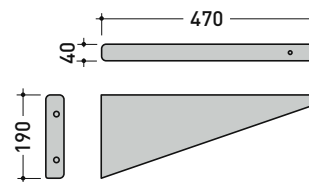

Package dim. 62,5 x 25 x 60 cm | Weight 32,5 kg | Pz. Pallet n° 12

UNI EN 14688 - CL20 Dop-No14688

vista zenitale / zenital view

vista zenitale / zenital view

vista frontale / frontal view

sezione longitudinale / section

art. AQ04 (OPTIONAL)
staffe di sostegno / supporting brackets

sizes in mm

Please consider a 2% tolerance on indicated measurements

CERAMIC: glossy finish

matt finish