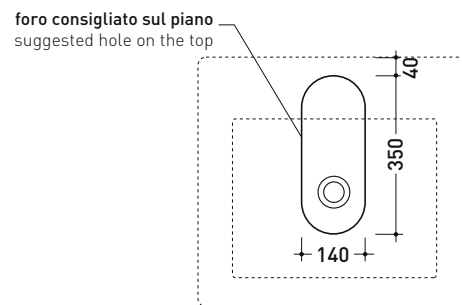

design GIULIO CAPPELLINI, ROBERTO PALOMBA

1997

5052 Acquagrande 60

Countertop - wall hung basin 60 cm

• WITH OVERFLOW • ARRANGED FOR THREE TAP HOLES

Complements: Couple brackets (AQ04)
Line taps basin: ONE - NOKÉ - SI - FOLD - X1
Line accessories: TWO - HOOP - NOKÉ - FOLD

Technical accessories: Chrome siphon (SIFL/CR) - Telescopic chrome siphon (SIFL066)
Stop & Go drain (PLSG)
CERAMIC Stop & Go drain (PLCE)
Two piece set chrome tap filters (RF026)
Fixing kit for wall (9002)

Package dim. 62,5 x 25 x 60 cm | Weight 32,5 kg | Pz. Pallet n° 12

UNI EN 14688 - CL20 Dop-No14688

vista zenitale / zenital view

vista zenitale / zenital view

vista frontale / frontal view

sezione longitudinale / section