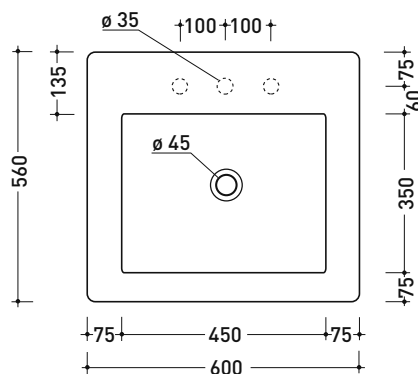

design GIULIO CAPPELLINI, ROBERTO PALOMBA

1997

5052 Acquagrande 60

Countertop - wall hung basin 60 cm

• WITH OVERFLOW • ARRANGED FOR THREE TAP HOLES

Complements: Couple brackets (AQ04)
Line taps basin: ONE - NOKÉ - SI - FOLD - X1
Line accessories: TWO - HOOP - NOKÉ - FOLD

Package dim. 62,5 x 25 x 60 cm | Weight 32,5 kg | Pz. Pallet n° 12

UNI EN 14688 - CL20 Dop-No14688

vista zenitale / zenital view

vista zenitale / zenital view

vista frontale / frontal view

sezione longitudinale / section

art. AQ04 (OPTIONAL)
staffe di sostegno / supporting brackets

sizes in mm

Please consider a 2% tolerance on indicated measurements

CERAMIC: glossy finish

matt finish