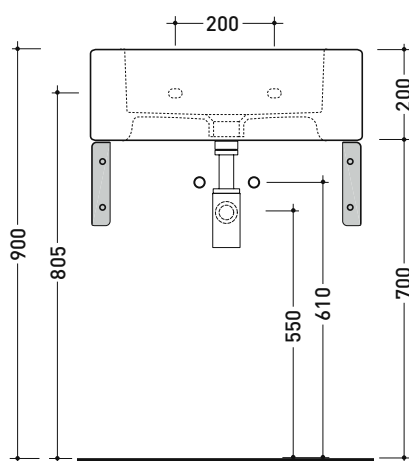

Package dim. 62,5 x 25 x 60 cm | Weight 32,5 kg | Pz. Pallet n° 12

UNI EN 14688 - CL20 Dop-No14688

vista zenitale / zenital view

vista zenitale / zenital view

vista frontale / frontal view

sezione longitudinale / section

art. AQ04 (OPTIONAL)
staffe di sostegno / supporting brackets

sizes in mm

Please consider a 2% tolerance on indicated measurements

CERAMIC: glossy finish

matt finish