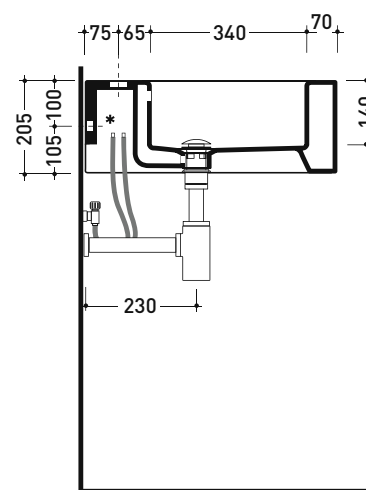

5053 Acquagrande 60

Semi-inset basin 60 cm

• WITH OVERFLOW • ARRANGED FOR THREE TAP HOLES

Complements: **Wooden Set unit (MAS60)**
Line taps basin: ONE - NOKÉ - SI - FOLD - X1
Line accessories: TWO - HOOP - NOKÉ - FOLD

Package dim. 62,5 x 25 x 60 cm | Weight 30 kg | Pz. Pallet n° 12

UNI EN 14688 - CL20 Dop-No14688

vista zenitale / zenital view

vista frontale / frontal view

vista laterale / side view

sezione longitudinale / section

* ATTENZIONE: questo lavabo va fissato a parete
 ATTENTION: this basin is only wall mount

sizes in mm

CERAMIC: glossy finish

white