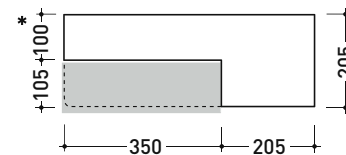

5053 Acquagrande 60

Semi-inset basin 60 cm

• WITH OVERFLOW • ARRANGED FOR THREE TAP HOLES

Complements: **Wooden Set unit (MAS60)**
Line taps basin: ONE - NOKÉ - SI - FOLD - X1
Line accessories: TWO - HOOP - NOKÉ - FOLD

Package dim. 62,5 x 25 x 60 cm | Weight 30 kg | Pz. Pallet n° 12

UNI EN 14688 - CL20 Dop-No14688

vista zenitale / zenital view

vista frontale / frontal view

vista laterale / side view

sezione longitudinale / section