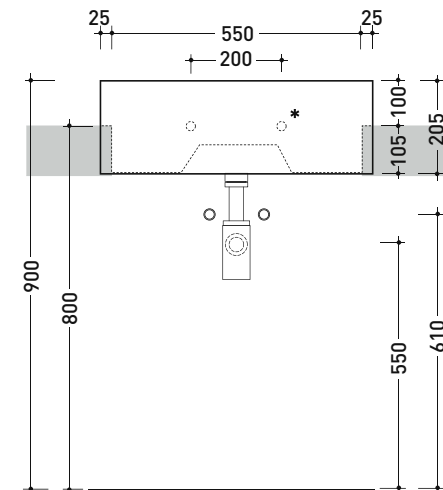

5053 Acquagrande 60

Semi-inset basin 60 cm

• WITH OVERFLOW • ARRANGED FOR THREE TAP HOLES

Complements: **Wooden Set unit (MAS60)**
Line taps basin: ONE - NOKÉ - SI - FOLD - X1
Line accessories: TWO - HOOP - NOKÉ - FOLD

Package dim. 62,5 x 25 x 60 cm | Weight 30 kg | Pz. Pallet n° 12

UNI EN 14688 - CL20 Dop-No14688

vista zenitale / zenital view

vista frontale / frontal view

vista laterale / side view

sezione longitudinale / section

* ATTENZIONE: questo lavabo va fissato a parete
 ATTENTION: this basin is only wall mount

sizes in mm

CERAMIC: glossy finish

white