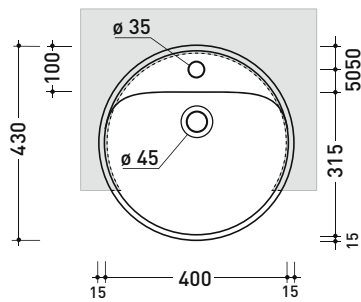

5054/42 Twin Set 42

Semi-inset single-hole basin 42 cm

• WITH OVERFLOW • WITH TAP LEDGE

Complements: **Forty6 shelf** (F65054/42)
Line taps basin: ONE - NOKÈ - FOLD - X1
Line accessories: TWO - HOOP - NOKÈ - FOLD

Technical accessories: **Chrome siphon (SIFL/CR) - Telescopic chrome siphon (SIFL066)**
Stop & Go drain (PLSG)
Ceramic Stop&Go drain (PLCE)
Two piece set chrome tap filters (RF026)

Package dim. 44 x 20 x 44 cm | Weight 13 kg | Pz. Pallet n° 30

CE UNI EN 14688 - CL20 Dop-No14688

vista zenitale / zenital view

* foro consigliato sul piano ø 395
 suggested hole on the top ø 395

* è obbligatorio utilizzare dima di taglio
 is compulsory use cutting template

vista zenitale / zenital view

sezione longitudinale / section

* foro consigliato sul fronte
 suggested frontal hole

vista frontale / frontal view

sizes in mm

CERAMIC: glossy finish

white