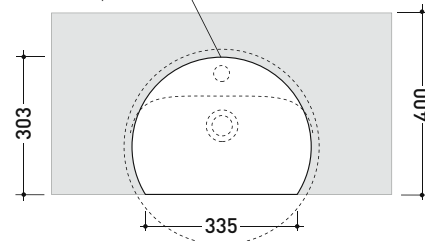

5054/42 Twin Set 42

Semi-inset single-hole basin 42 cm

• WITH OVERFLOW • WITH TAP LEDGE

Complements: **Forty6 shelf** (F65054/42)
Line taps basin: ONE - NOKÈ - FOLD - X1
Line accessories: TWO - HOOP - NOKÈ - FOLD

Technical accessories: **Chrome siphon (SIFL/CR) - Telescopic chrome siphon (SIFL066)**
Stop & Go drain (PLSG)
Ceramic Stop&Go drain (PLCE)
Two piece set chrome tap filters (RF026)

Package dim. 44 x 20 x 44 cm | Weight 13 kg | Pz. Pallet n° 30

CE UNI EN 14688 - CL20 Dop-No14688

vista zenitale / zenital view

* foro consigliato sul piano ø 395
 suggested hole on the top ø 395

* è obbligatorio utilizzare dima di taglio
 is compulsory use cutting template

vista zenitale / zenital view

sezione longitudinale / section

* foro consigliato sul fronte
 suggested frontal hole

vista frontale / frontal view

sizes in mm

CERAMIC: glossy finish

white