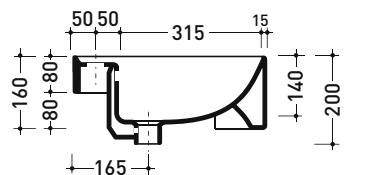

5054/42 Twin Set 42

Semi-inset single-hole basin 42 cm

• WITH OVERFLOW • WITH TAP LEDGE

Complements: **Forty6 shelf** (F65054/42)
Line taps basin: ONE - NOKÈ - FOLD - X1
Line accessories: TWO - HOOP - NOKÈ - FOLD

Technical accessories: **Chrome siphon (SIFL/CR) - Telescopic chrome siphon (SIFL066)**
Stop & Go drain (PLSG)
Ceramic Stop&Go drain (PLCE)
Two piece set chrome tap filters (RF026)

Package dim. 44 x 20 x 44 cm | Weight 13 kg | Pz. Pallet n° 30

CE UNI EN 14688 - CL20 Dop-No14688

vista zenitale / zenital view

* foro consigliato sul piano ø 395
 suggested hole on the top ø 395

* è obbligatorio utilizzare dima di taglio
 is compulsory use cutting template

vista zenitale / zenital view

sezione longitudinale / section

* foro consigliato sul fronte
 suggested frontal hole

vista frontale / frontal view

sizes in mm

CERAMIC: glossy finish

white