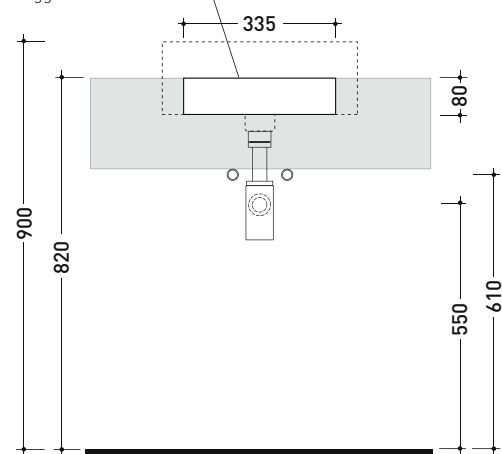

5054/42 Twin Set 42

Semi-inset single-hole basin 42 cm

• WITH OVERFLOW • WITH TAP LEDGE

Complements: **Forty6 shelf** (F65054/42)
Line taps basin: ONE - NOKÈ - FOLD - X1
Line accessories: TWO - HOOP - NOKÈ - FOLD

Technical accessories: **Chrome siphon (SIFL/CR) - Telescopic chrome siphon (SIFL066)**
Stop & Go drain (PLSG)
Ceramic Stop&Go drain (PLCE)
Two piece set chrome tap filters (RF026)

Package dim. 44 x 20 x 44 cm | Weight 13 kg | Pz. Pallet n° 30

CE UNI EN 14688 - CL20 Dop-No14688

vista zenitale / zenital view

* foro consigliato sul piano ø 395
 suggested hole on the top ø 395

* è obbligatorio utilizzare dima di taglio
 is compulsory use cutting template

vista zenitale / zenital view

sezione longitudinale / section

* foro consigliato sul fronte
 suggested frontal hole

vista frontale / frontal view

sizes in mm

CERAMIC: glossy finish

white