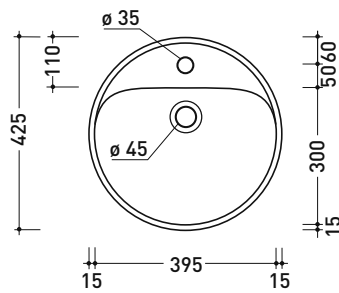

## 5055/42 Twin Set 42

Recessed single-hole basin 42 cm

• WITH OVERFLOW • WITH TAP LEDGE

Complements: **Line taps basin:** ONE - NOKÈ - FOLD - X1  
**Line accessories:** TWO - HOOP - NOKÈ - FOLD

Technical accessories: **Chrome siphon (SIFL/CR)** - **Telescopic chrome siphon (SIFL066)**  
**Stop & Go drain (PLSG)**  
**Ceramic Stop&Go drain (PLCE)**  
**Two piece set chrome tap filters (RF026)**

Package dim. 44 x 20 x 44 cm | Weight 12,9 kg | Pz. Pallet n° 30

UNI EN 14688 - CL20 Dop-No14688

vista zenitale / zenital view

vista zenitale / zenital view

vista frontale / frontal view

sezione longitudinale / section

sizes in mm

CERAMIC: glossy finish

white

Please consider a 2% tolerance on indicated measurements