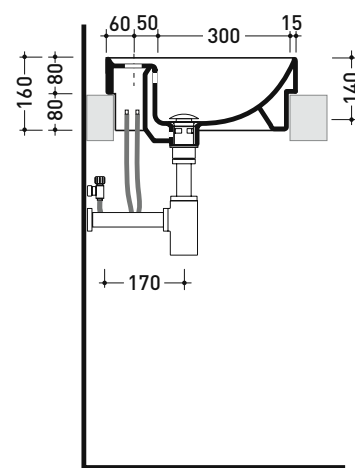

## 5055/42 Twin Set 42

Recessed single-hole basin 42 cm

• WITH OVERFLOW • WITH TAP LEDGE

Complements: **Line taps basin:** ONE - NOKÈ - FOLD - X1  
**Line accessories:** TWO - HOOP - NOKÈ - FOLD

Technical accessories: **Chrome siphon (SIFL/CR)** - **Telescopic chrome siphon (SIFL066)**  
**Stop & Go drain (PLSG)**  
**Ceramic Stop&Go drain (PLCE)**  
**Two piece set chrome tap filters (RF026)**

Package dim. 44 x 20 x 44 cm | Weight 12,9 kg | Pz. Pallet n° 30

UNI EN 14688 - CL20 Dop-No14688

vista zenitale / zenital view

vista zenitale / zenital view

vista frontale / frontal view

sezione longitudinale / section

sizes in mm

CERAMIC: glossy finish

white

Please consider a 2% tolerance on indicated measurements