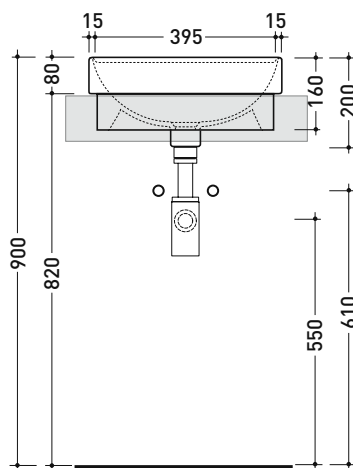

## 5055/42 Twin Set 42

Recessed single-hole basin 42 cm

• WITH OVERFLOW • WITH TAP LEDGE

Complements: **Line taps basin:** ONE - NOKÈ - FOLD - X1  
**Line accessories:** TWO - HOOP - NOKÈ - FOLD

Technical accessories: **Chrome siphon (SIFL/CR)** - **Telescopic chrome siphon (SIFL066)**  
**Stop & Go drain (PLSG)**  
**Ceramic Stop&Go drain (PLCE)**  
**Two piece set chrome tap filters (RF026)**

Package dim. 44 x 20 x 44 cm | Weight 12,9 kg | Pz. Pallet n° 30

UNI EN 14688 - CL20 Dop-No14688

vista zenitale / zenital view

vista zenitale / zenital view

vista frontale / frontal view

sezione longitudinale / section

sizes in mm

CERAMIC: glossy finish

white

Please consider a 2% tolerance on indicated measurements