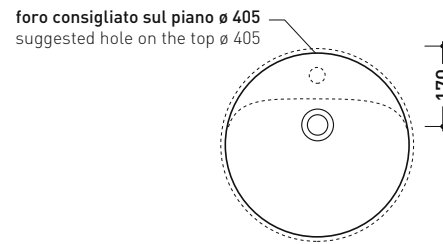

## 5055/42 Twin Set 42

Recessed single-hole basin 42 cm

• WITH OVERFLOW • WITH TAP LEDGE

Complements: **Line taps basin:** ONE - NOKÈ - FOLD - X1  
**Line accessories:** TWO - HOOP - NOKÈ - FOLD

Technical accessories: **Chrome siphon (SIFL/CR)** - **Telescopic chrome siphon (SIFL066)**  
**Stop & Go drain (PLSG)**  
**Ceramic Stop&Go drain (PLCE)**  
**Two piece set chrome tap filters (RF026)**

Package dim. 44 x 20 x 44 cm | Weight 12,9 kg | Pz. Pallet n° 30

UNI EN 14688 - CL20 Dop-No14688

vista zenitale / zenital view

vista zenitale / zenital view

vista frontale / frontal view

sezione longitudinale / section

sizes in mm

CERAMIC: glossy finish

white

Please consider a 2% tolerance on indicated measurements