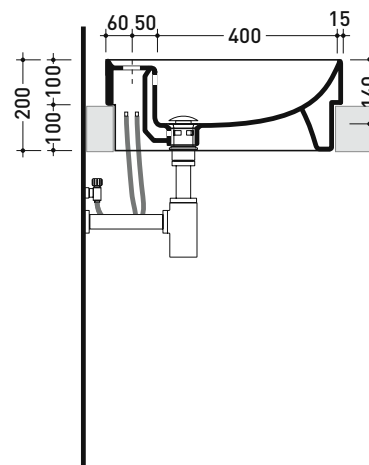

design **L+R PALOMBA**

1997

5055 Twin Set 52

Recessed single-hole basin 52 cm

• WITH OVERFLOW • WITH TAP LEDGE

Complements: **Line taps basin:** ONE - NOKÈ - FOLD - X1
Line accessories: TWO - HOOP - NOKÈ - FOLD

Technical accessories: **Chrome siphon (SIFL/CR) - Telescopic chrome siphon (SIFL066)**
Stop & Go drain (PLSG)
Ceramic Stop&Go drain (PLCE)
Two piece set chrome tap filters (RF026)

Package dim. 55 x 22,5 x 55 cm | Weight 19 kg | Pz. Pallet n° 18

UNI EN 14688 - CL20 Dop-No14688

vista zenitale / zenital view

foro consigliato sul piano \varnothing 485
 suggested hole on the top \varnothing 485

vista zenitale / zenital view

vista frontale / frontal view

sezione longitudinale / section

sizes in mm

CERAMIC: glossy finish

white

Please consider a 2% tolerance on indicated measurements