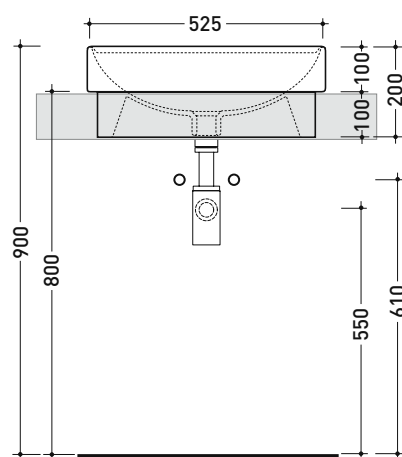

design **L+R PALOMBA**

1997

5055 Twin Set 52

Recessed single-hole basin 52 cm

• WITH OVERFLOW • WITH TAP LEDGE

Complements: **Line taps basin:** ONE - NOKÈ - FOLD - X1
Line accessories: TWO - HOOP - NOKÈ - FOLD

Technical accessories: **Chrome siphon (SIFL/CR) - Telescopic chrome siphon (SIFL066)**
Stop & Go drain (PLSG)
Ceramic Stop&Go drain (PLCE)
Two piece set chrome tap filters (RF026)

Package dim. 55 x 22,5 x 55 cm | Weight 19 kg | Pz. Pallet n° 18

UNI EN 14688 - CL20 Dop-No14688

vista zenitale / zenital view

foro consigliato sul piano \varnothing 485
 suggested hole on the top \varnothing 485

vista zenitale / zenital view

vista frontale / frontal view

sezione longitudinale / section

sizes in mm

CERAMIC: glossy finish

white

Please consider a 2% tolerance on indicated measurements