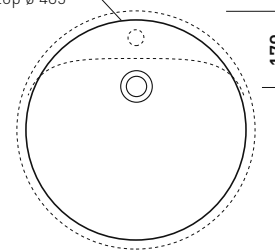

design **L+R PALOMBA**

1997

5055 Twin Set 52

Recessed single-hole basin 52 cm

• WITH OVERFLOW • WITH TAP LEDGE

Complements: **Line taps basin:** ONE - NOKÈ - FOLD - X1
Line accessories: TWO - HOOP - NOKÈ - FOLD

Technical accessories: **Chrome siphon (SIFL/CR) - Telescopic chrome siphon (SIFL066)**
Stop & Go drain (PLSG)
Ceramic Stop&Go drain (PLCE)
Two piece set chrome tap filters (RF026)

Package dim. 55 x 22,5 x 55 cm | Weight 19 kg | Pz. Pallet n° 18

UNI EN 14688 - CL20 Dop-No14688

vista zenitale / zenital view

foro consigliato sul piano \varnothing 485
 suggested hole on the top \varnothing 485

vista zenitale / zenital view

vista frontale / frontal view

sezione longitudinale / section

sizes in mm

CERAMIC: glossy finish

white

Please consider a 2% tolerance on indicated measurements