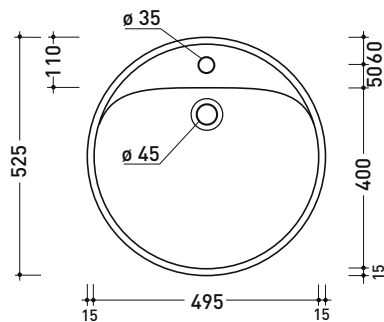

design **L+R PALOMBA**

1997

5055 Twin Set 52

Recessed single-hole basin 52 cm

• WITH OVERFLOW • WITH TAP LEDGE

Complements: **Line taps basin:** ONE - NOKÈ - FOLD - X1
Line accessories: TWO - HOOP - NOKÈ - FOLD

Technical accessories: **Chrome siphon (SIFL/CR) - Telescopic chrome siphon (SIFL066)**
Stop & Go drain (PLSG)
Ceramic Stop&Go drain (PLCE)
Two piece set chrome tap filters (RF026)

Package dim. 55 x 22,5 x 55 cm | Weight 19 kg | Pz. Pallet n° 18

UNI EN 14688 - CL20 Dop-No14688

vista zenitale / zenital view

foro consigliato sul piano \varnothing 485
 suggested hole on the top \varnothing 485

vista zenitale / zenital view

vista frontale / frontal view

sezione longitudinale / section

sizes in mm

CERAMIC: glossy finish

white

Please consider a 2% tolerance on indicated measurements