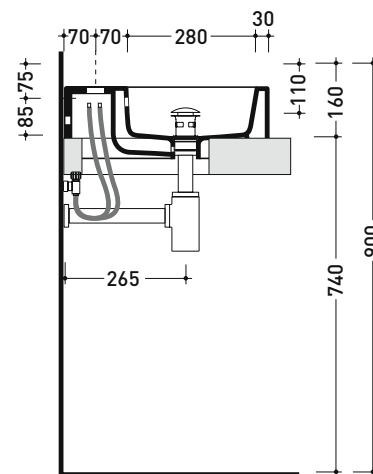

5058 Acqualight

Countertop - wall hung basin 50 cm

• WITH OVERFLOW • ARRANGED FOR THREE TAP HOLES

Complements: FORTY6 shelf (F65058)
 Furniture BOX - depth. 50
 Furniture CUBIKA - depth. 50
 DENVER furniture (DV103M)
 Line taps basin: ONE - NOKÉ - SI - FOLD - X1
 Line accessories: TWO - HOOP - NOKÉ - FOLD

Package dim. 52,5 x 19,5 x 48 cm | Weight 21 kg | Pz. Pallet n° 16

UNI EN 14688 - CL20 Dop-No14688

vista zenitale / zenital view

foro consigliato sul piano
suggested hole on the top

vista zenitale / zenital view

vista frontale / frontal view

sezione longitudinale / section

sizes in mm

CERAMIC: glossy finish

white black

matt finish

milky white carbone argilla nuvola fango rosso rubens petrolio

Please consider a 2% tolerance on indicated measurements