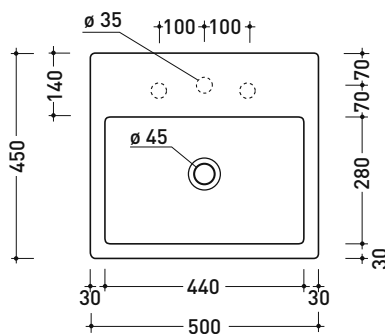

5058 Acqualight

Countertop - wall hung basin 50 cm

• WITH OVERFLOW • ARRANGED FOR THREE TAP HOLES

Complements: FORTY6 shelf (F65058)
 Furniture BOX - depth. 50
 Furniture CUBIKA - depth. 50
 DENVER furniture (DV103M)
 Line taps basin: ONE - NOKÉ - SI - FOLD - X1
 Line accessories: TWO - HOOP - NOKÉ - FOLD

Package dim. 52,5 x 19,5 x 48 cm | Weight 21 kg | Pz. Pallet n° 16

UNI EN 14688 - CL20 Dop-No14688

vista zenitale / zenital view

foro consigliato sul piano
suggested hole on the top

vista zenitale / zenital view

vista frontale / frontal view

sezione longitudinale / section

sizes in mm

CERAMIC: glossy finish

white black

matt finish

milky white carbone argilla nuvola fango rosso rubens petrolio

Please consider a 2% tolerance on indicated measurements