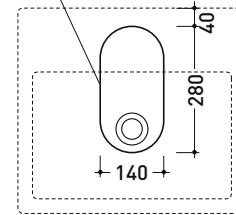

5058 Acqualight

Countertop - wall hung basin 50 cm

• WITH OVERFLOW • ARRANGED FOR THREE TAP HOLES

Complements: FORTY6 shelf (F65058)
 Furniture BOX - depth. 50
 Furniture CUBIKA - depth. 50
 DENVER furniture (DV103M)
 Line taps basin: ONE - NOKÉ - SI - FOLD - X1
 Line accessories: TWO - HOOP - NOKÉ - FOLD

Package dim. 52,5 x 19,5 x 48 cm | Weight 21 kg | Pz. Pallet n° 16

UNI EN 14688 - CL20 Dop-No14688

vista zenitale / zenital view

foro consigliato sul piano
suggested hole on the top

vista zenitale / zenital view

vista frontale / frontal view

sezione longitudinale / section

sizes in mm

CERAMIC: glossy finish

white black

matt finish

milky white carbone argilla nuvola fango rosso rubens petrolio

Please consider a 2% tolerance on indicated measurements