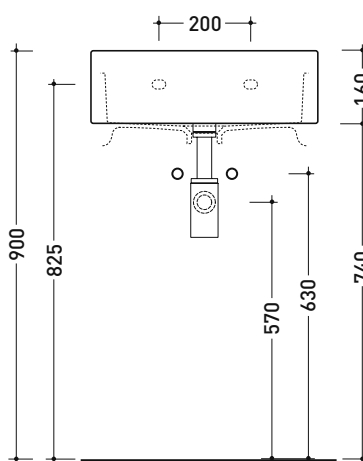

5058 Acqualight

Countertop - wall hung basin 50 cm

• WITH OVERFLOW • ARRANGED FOR THREE TAP HOLES

Complements: FORTY6 shelf (F65058)
 Furniture BOX - depth. 50
 Furniture CUBIKA - depth. 50
 DENVER furniture (DV103M)
 Line taps basin: ONE - NOKÉ - SI - FOLD - X1
 Line accessories: TWO - HOOP - NOKÉ - FOLD

Package dim. 52,5 x 19,5 x 48 cm | Weight 21 kg | Pz. Pallet n° 16

UNI EN 14688 - CL20 Dop-No14688

vista zenitale / zenital view

foro consigliato sul piano
suggested hole on the top

vista zenitale / zenital view

vista frontale / frontal view

sezione longitudinale / section

sizes in mm

CERAMIC: glossy finish

white black

matt finish

milky white carbone argilla nuvola fango rosso rubens petrolio

Please consider a 2% tolerance on indicated measurements