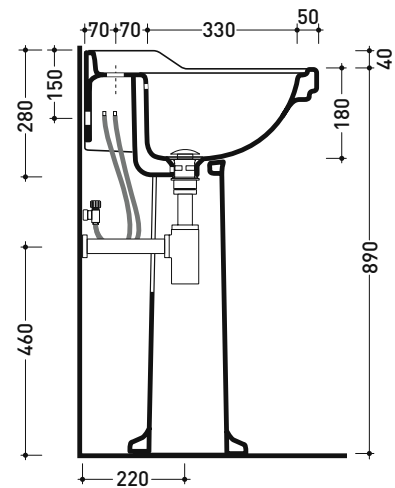

UNI EN 14688 - CL20 Dop-No14688

vista zenitale / zenital view

vista frontale / frontal view

sezione longitudinale / section

sizes in mm

CERAMIC: glossy finish

white black

matt finish

## 6007 Efi 64

Single-hole basin 64 cm suitable for pedestal

• WITH OVERFLOW • ARRANGED FOR THREE HOLES TAP

Package dim. basin | Weight 21,3 kg | Pz. Pallet n° 24

Package dim. pedestal | Weight 11,5 kg | Pz. Pallet n° 30

UNI EN 14688 - CL20 Dop-No14688

vista zenitale / zenital view

vista frontale / frontal view

sezione longitudinale / section

sizes in mm

CERAMIC: glossy finish

white black

matt finish

milky white

Please consider a 2% tolerance on indicated measurements