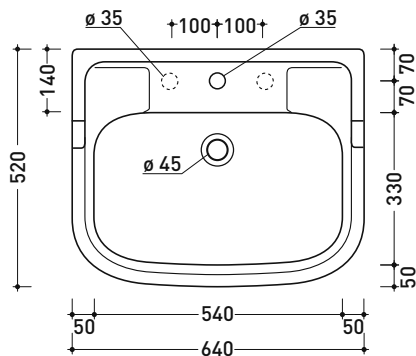

UNI EN 14688 - CL20 Dop-No14688

vista zenitale / zenital view

vista frontale / frontal view

sezione longitudinale / section

sizes in mm

CERAMIC: glossy finish

white black

matt finish

## 6009

Ceramic pedestal suitable for Efi 64 basin

Complements: Line taps basin: EVERGREEN  
Line accessories: EVERGREEN

Technical accessories: Chrome siphon (SIFL/CR) - Telescopic chrome siphon (SIFL066)  
Stop & Go drain (PLSG)  
Ceramic Stop & Go drain (PLCE)  
Two piece set chrome tap filters (RF026)  
Wall fixing kit (9002)

Package dim. basin | Weight 21,3 kg | Pz. Pallet n° 24

Package dim. pedestal | Weight 11,5 kg | Pz. Pallet n° 30

UNI EN 14688 - CL20 Dop-No14688

vista zenitale / zenital view

vista frontale / frontal view

sezione longitudinale / section

sizes in mm

CERAMIC: glossy finish

white black

matt finish

milky white

Please consider a 2% tolerance on indicated measurements