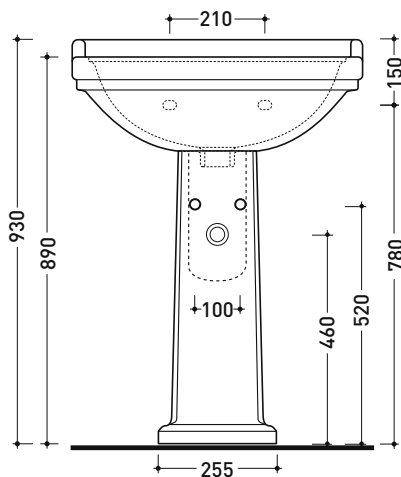

UNI EN 14688 - CL20 Dop-No14688

vista zenitale / zenital view

vista frontale / frontal view

sezione longitudinale / section

sizes in mm

CERAMIC: glossy finish

white black

matt finish

## 6007 Efi 64

Single-hole basin 64 cm suitable for pedestal

• WITH OVERFLOW • ARRANGED FOR THREE HOLES TAP

Package dim. basin | Weight 21,3 kg | Pz. Pallet n° 24

Package dim. pedestal | Weight 11,5 kg | Pz. Pallet n° 30

UNI EN 14688 - CL20 Dop-No14688

vista zenitale / zenital view

vista frontale / frontal view

sezione longitudinale / section

sizes in mm

CERAMIC: glossy finish

white black

matt finish

milky white

Please consider a 2% tolerance on indicated measurements