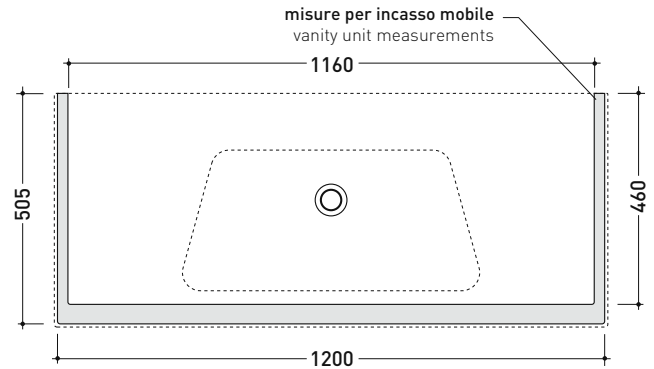

BM120L Bloom 120

Wall-hung or suitable for furniture console cm 122

• WITH OVERFLOW • ARRANGED FOR THREE TAP HOLES

Complements: Towel rail structure (BM120S)
 Box wall hung vanity unit H50 with 2 drawers (BBX949)
 Box wall hung vanity unit H50 with 1 drawer (BBX945)
 Line taps basin: ONE - NOKÈ - SI - FOLD - X1
 Line accessories: TWO - HOOP - NOKÈ - FOLD

Package dim. | Weight 31 kg | Pz. Pallet n° 10

UNI EN 14688 - CL20 Dop-No14688

vista zenitale / zenital view

vista zenitale / zenital view

vista frontale / frontal view

sezione longitudinale / section

sizes in mm