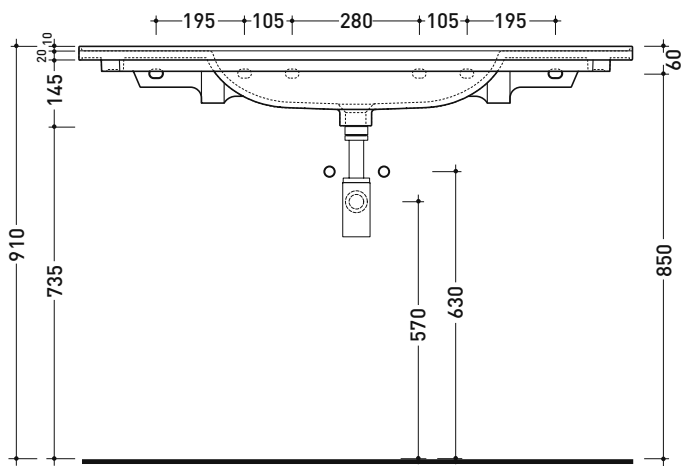

BM120L Bloom 120

Wall-hung or suitable for furniture console cm 122

• WITH OVERFLOW • ARRANGED FOR THREE TAP HOLES

Complements: Towel rail structure (BM120S)
 Box wall hung vanity unit H50 with 2 drawers (BBX949)
 Box wall hung vanity unit H50 with 1 drawer (BBX945)
 Line taps basin: ONE - NOKÈ - SI - FOLD - X1
 Line accessories: TWO - HOOP - NOKÈ - FOLD

Package dim. | Weight 31 kg | Pz. Pallet n° 10

UNI EN 14688 - CL20 Dop-No14688

vista zenitale / zenital view

vista zenitale / zenital view

vista frontale / frontal view

sezione longitudinale / section

sizes in mm