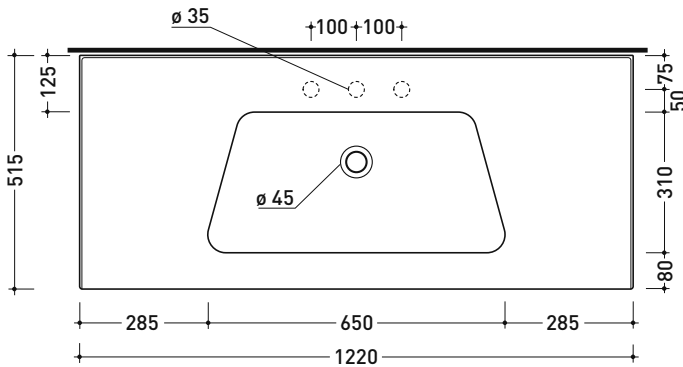

BM120L Bloom 120

Wall-hung or suitable for furniture console cm 122

• WITH OVERFLOW • ARRANGED FOR THREE TAP HOLES

Complements: Towel rail structure (BM120S)
 Box wall hung vanity unit H50 with 2 drawers (BBX949)
 Box wall hung vanity unit H50 with 1 drawer (BBX945)
 Line taps basin: ONE - NOKÈ - SI - FOLD - X1
 Line accessories: TWO - HOOP - NOKÈ - FOLD

Technical accessories: Chrome siphon (SIFL/CR) - Telescopic chrome siphon (SIFL066)
 Stop & Go drain (PLSG)
 CERAMIC Stop & Go drain (PLCE)
 Two piece set chrome tap filters (RF026)
 Wall fixing kit (9002)

Package dim. | Weight 31 kg | Pz. Pallet n° 10

UNI EN 14688 - CL20 Dop-No14688

vista zenitale / zenital view

vista zenitale / zenital view

vista frontale / frontal view

sezione longitudinale / section

sizes in mm