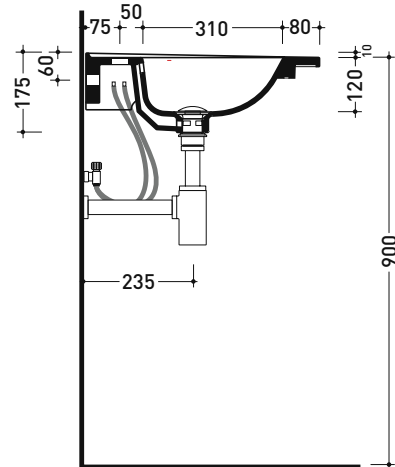

BM120L Bloom 120

Wall-hung or suitable for furniture console cm 122

• WITH OVERFLOW • ARRANGED FOR THREE TAP HOLES

Complements: Towel rail structure (BM120S)
 Box wall hung vanity unit H50 with 2 drawers (BBX949)
 Box wall hung vanity unit H50 with 1 drawer (BBX945)
 Line taps basin: ONE - NOKÈ - SI - FOLD - X1
 Line accessories: TWO - HOOP - NOKÈ - FOLD

Package dim. | Weight 31 kg | Pz. Pallet n° 10

UNI EN 14688 - CL20 Dop-No14688

vista zenitale / zenital view

vista zenitale / zenital view

vista frontale / frontal view

sezione longitudinale / section

sizes in mm