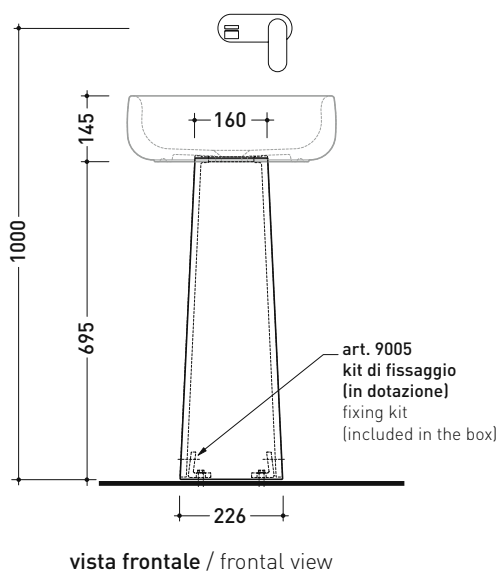

Package dim. pedestal	25 x 25 x 76 cm	Weight 15 kg	Pz. Pallet n° 16
Package dim. basin	53 x 17,5 x 49 cm	Weight 15,3 kg	Pz. Pallet n° 18

vista zenitale / zenital view

vista zenitale / zenital view

allaccio scarico tramite raccordo tecnico per lavabo in PP 40/50 mm con morsetto  
 drainage connection: use a PP 40/50 mm connector for washbasin with holdfast

allaccio scarico tramite raccordo tecnico per lavabo in PP 40/50 mm con morsetto  
 drainage connection: use a PP 40/50 mm connector for washbasin with holdfast

sizes in mm

Please consider a 2% tolerance on indicated measurements

## BN50C + BN46A

Pedestal suitable for Bonola 46 basin  
(floor fixing kit art. 9005 and siphon art. FMT/SIF included)

Complements: **Bonola 46 basin (BN46A)**  
**Bonola 50 basin (BN50A)**  
**Line taps basin: ONE - NOKÉ - SI - FOLD - X1**  
**Line accessories: TWO - HOOP - NOKÉ - FOLD**

Package dim. pedestal	25 x 25 x 76 cm	Weight 15 kg	Pz. Pallet n° 16
Package dim. basin	53 x 17,5 x 49 cm	Weight 12,5 kg	Pz. Pallet n° 28

sizes in mm

Please consider a 2% tolerance on indicated measurements