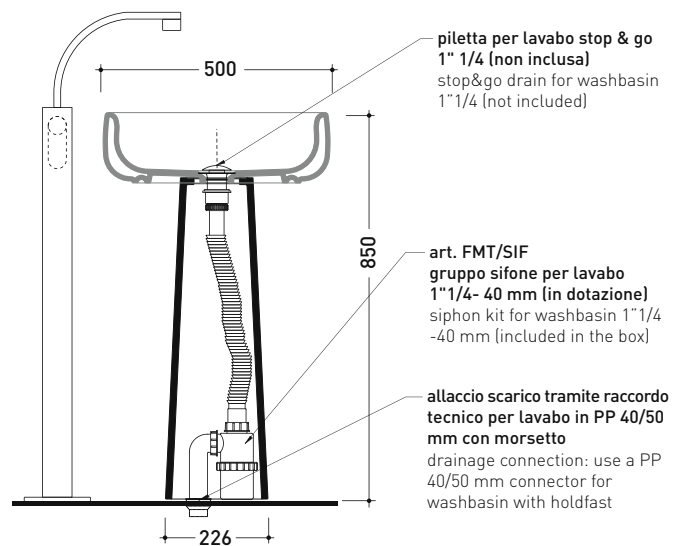

## BN50C + BN50A

Pedestal suitable for Bonola 50 basin  
(floor fixing kit art. 9005 and siphon art. FMT/SIF included)

Complements: **Bonola 46 basin (BN46A)**  
**Bonola 50 basin (BN50A)**  
**Line taps basin: ONE - NOKÉ - SI - FOLD - X1**  
**Line accessories: TWO - HOOP - NOKÉ - FOLD**

Package dim. pedestal	25 x 25 x 76 cm	Weight 15 kg	Pz. Pallet n° 16
Package dim. basin	53 x 17,5 x 49 cm	Weight 15,3 kg	Pz. Pallet n° 18

vista zenitale / zenital view

vista zenitale / zenital view

allaccio scarico tramite raccordo tecnico per lavabo in PP 40/50 mm con morsetto  
 drainage connection: use a PP 40/50 mm connector for washbasin with holdfast

vista frontale / frontal view

sezione longitudinale / section

piiletta per lavabo stop & go 1" 1/4 (non inclusa)  
 stop&go drain for washbasin 1"1/4 (not included)

art. FMT/SIF  
 gruppo sifone per lavabo 1"1/4- 40 mm (in dotazione)  
 siphon kit for washbasin 1"1/4 -40 mm (included in the box)

allaccio scarico tramite raccordo tecnico per lavabo in PP 40/50 mm con morsetto  
 drainage connection: use a PP 40/50 mm connector for washbasin with holdfast

sizes in mm

Please consider a 2% tolerance on indicated measurements