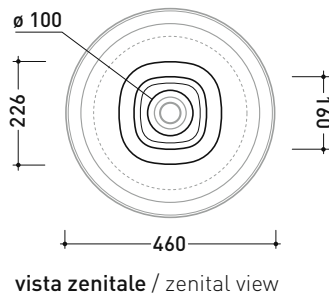

BN50C + BN46A

Pedestal suitable for Bonola 46 basin
(floor fixing kit art. 9005 and siphon art. FMT/SIF included)

Complements: **Bonola 46 basin (BN46A)**
Bonola 50 basin (BN50A)
Line taps basin: ONE - NOKÉ - SI - FOLD - X1
Line accessories: TWO - HOOP - NOKÉ - FOLD

Technical accessories: **Stop & Go drain (PLSG)**
CERAMIC Stop & Go drain (PLCE)
Chrome waste with automatic integrated overflow (PLTPCR)
Waste with automatic integrated overflow and ceramic cover (PLTPCE)

Package dim. pedestal	25 x 25 x 76 cm	Weight 15 kg	Pz. Pallet n° 16
Package dim. basin	53 x 17,5 x 49 cm	Weight 12,5 kg	Pz. Pallet n° 28