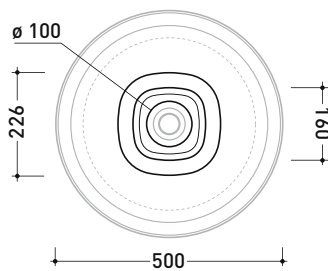

## BN50C + BN50A

Pedestal suitable for Bonola 50 basin  
(floor fixing kit art. 9005 and siphon art. FMT/SIF included)

Complements: **Bonola 46 basin (BN46A)**  
**Bonola 50 basin (BN50A)**  
**Line taps basin: ONE - NOKÉ - SI - FOLD - X1**  
**Line accessories: TWO - HOOP - NOKÉ - FOLD**

Package dim. pedestal	25 x 25 x 76 cm	Weight 15 kg	Pz. Pallet n° 16
Package dim. basin	53 x 17,5 x 49 cm	Weight 15,3 kg	Pz. Pallet n° 18

vista zenitale / zenital view

vista zenitale / zenital view

allaccio scarico tramite raccordo tecnico per lavabo in PP 40/50 mm con morsetto  
 drainage connection: use a PP 40/50 mm connector for washbasin with holdfast

allaccio scarico tramite raccordo tecnico per lavabo in PP 40/50 mm con morsetto  
 drainage connection: use a PP 40/50 mm connector for washbasin with holdfast

sizes in mm

Please consider a 2% tolerance on indicated measurements

Package dim. pedestal	25 x 25 x 76 cm	Weight 15 kg	Pz. Pallet n° 16
Package dim. basin	53 x 17,5 x 49 cm	Weight 12,5 kg	Pz. Pallet n° 28

sizes in mm

Please consider a 2% tolerance on indicated measurements