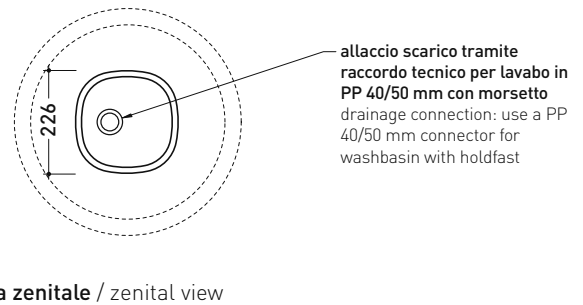

BN50C + BN46A

Pedestal suitable for Bonola 46 basin
(floor fixing kit art. 9005 and siphon art. FMT/SIF included)

Complements: **Bonola 46 basin (BN46A)**
Bonola 50 basin (BN50A)
Line taps basin: ONE - NOKÉ - SI - FOLD - X1
Line accessories: TWO - HOOP - NOKÉ - FOLD

Technical accessories: **Stop & Go drain (PLSG)**
CERAMIC Stop & Go drain (PLCE)
Chrome waste with automatic integrated overflow (PLTPCR)
Waste with automatic integrated overflow and ceramic cover (PLTPCE)

Package dim. pedestal	25 x 25 x 76 cm	Weight 15 kg	Pz. Pallet n° 16
Package dim. basin	53 x 17,5 x 49 cm	Weight 12,5 kg	Pz. Pallet n° 28