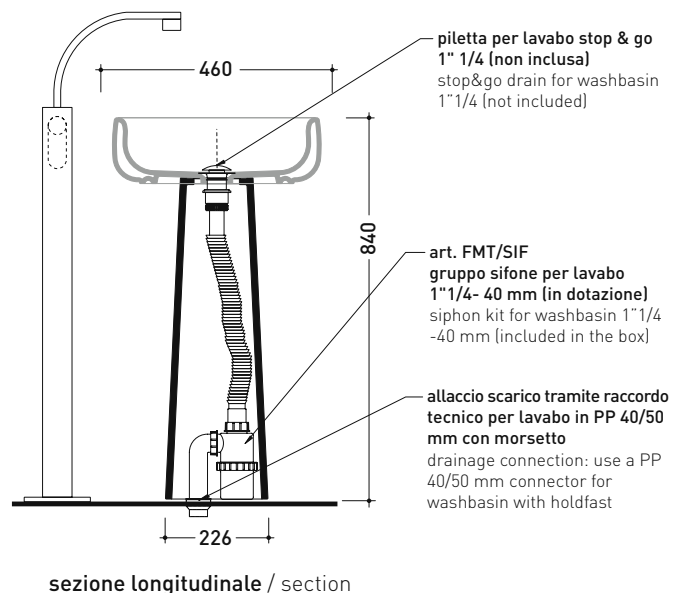

Package dim. pedestal	25 x 25 x 76 cm	Weight 15 kg	Pz. Pallet n° 16
Package dim. basin	53 x 17,5 x 49 cm	Weight 15,3 kg	Pz. Pallet n° 18

vista zenitale / zenital view

vista zenitale / zenital view

allaccio scarico tramite raccordo tecnico per lavabo in PP 40/50 mm con morsetto  
 drainage connection: use a PP 40/50 mm connector for washbasin with holdfast

allaccio scarico tramite raccordo tecnico per lavabo in PP 40/50 mm con morsetto  
 drainage connection: use a PP 40/50 mm connector for washbasin with holdfast

sizes in mm

Please consider a 2% tolerance on indicated measurements

## BN50C + BN46A

Pedestal suitable for Bonola 46 basin  
(floor fixing kit art. 9005 and siphon art. FMT/SIF included)

Complements: **Bonola 46 basin (BN46A)**  
**Bonola 50 basin (BN50A)**  
**Line taps basin: ONE - NOKÉ - SI - FOLD - X1**  
**Line accessories: TWO - HOOP - NOKÉ - FOLD**

Package dim. pedestal	25 x 25 x 76 cm	Weight 15 kg	Pz. Pallet n° 16
Package dim. basin	53 x 17,5 x 49 cm	Weight 12,5 kg	Pz. Pallet n° 28

sizes in mm

Please consider a 2% tolerance on indicated measurements