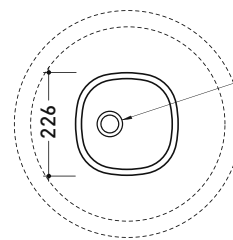

## BN50C + BN50A

Pedestal suitable for Bonola 50 basin  
(floor fixing kit art. 9005 and siphon art. FMT/SIF included)

Complements: **Bonola 46 basin (BN46A)**  
**Bonola 50 basin (BN50A)**  
**Line taps basin: ONE - NOKÉ - SI - FOLD - X1**  
**Line accessories: TWO - HOOP - NOKÉ - FOLD**

Package dim. pedestal	25 x 25 x 76 cm	Weight 15 kg	Pz. Pallet n° 16
Package dim. basin	53 x 17,5 x 49 cm	Weight 15,3 kg	Pz. Pallet n° 18

vista zenitale / zenital view

vista zenitale / zenital view

allaccio scarico tramite raccordo tecnico per lavabo in PP 40/50 mm con morsetto  
 drainage connection: use a PP 40/50 mm connector for washbasin with holdfast

allaccio scarico tramite raccordo tecnico per lavabo in PP 40/50 mm con morsetto  
 drainage connection: use a PP 40/50 mm connector for washbasin with holdfast

sizes in mm

Please consider a 2% tolerance on indicated measurements

Package dim. pedestal	25 x 25 x 76 cm	Weight 15 kg	Pz. Pallet n° 16
Package dim. basin	53 x 17,5 x 49 cm	Weight 12,5 kg	Pz. Pallet n° 28

sizes in mm

Please consider a 2% tolerance on indicated measurements