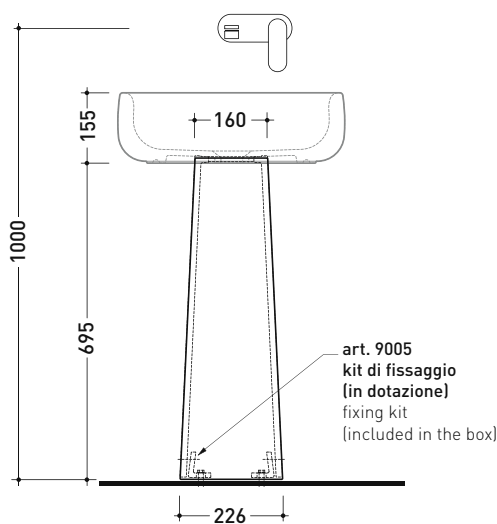

Package dim. pedestal	25 x 25 x 76 cm	Weight 15 kg	Pz. Pallet n° 16
Package dim. basin	53 x 17,5 x 49 cm	Weight 15,3 kg	Pz. Pallet n° 18

vista zenitale / zenital view

vista zenitale / zenital view

allaccio scarico tramite raccordo tecnico per lavabo in PP 40/50 mm con morsetto  
 drainage connection: use a PP 40/50 mm connector for washbasin with holdfast

vista frontale / frontal view

sezione longitudinale / section

piiletta per lavabo stop & go 1" 1/4 (non inclusa)  
 stop&go drain for washbasin 1"1/4 (not included)

art. FMT/SIF  
 gruppo sifone per lavabo 1"1/4- 40 mm (in dotazione)  
 siphon kit for washbasin 1"1/4 -40 mm (included in the box)

allaccio scarico tramite raccordo tecnico per lavabo in PP 40/50 mm con morsetto  
 drainage connection: use a PP 40/50 mm connector for washbasin with holdfast

sizes in mm

Please consider a 2% tolerance on indicated measurements

Package dim. pedestal	25 x 25 x 76 cm	Weight 15 kg	Pz. Pallet n° 16
Package dim. basin	53 x 17,5 x 49 cm	Weight 12,5 kg	Pz. Pallet n° 28

sizes in mm

Please consider a 2% tolerance on indicated measurements