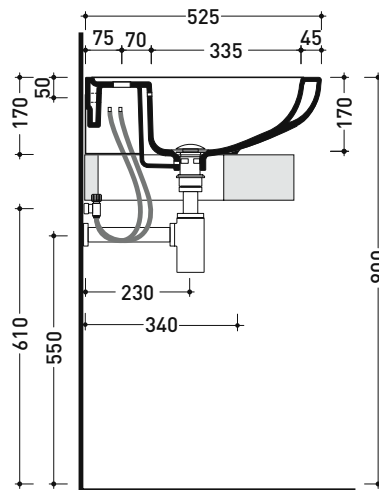

CM54L Como 54

Wall hung single-hole basin 54 cm

• WITH OVERFLOW • ARRANGED FOR THREE HOLES TAP

Complements: **FORTY6 shelf (F6CM54L)**
Line taps basin: ONE - NOKÉ - FOLD - X1
Line accessories: TWO - HOOP - NOKÉ - FOLD

Package dim. 54,5 x 21 x 53,5 cm | Weight 21 kg | Pz. Pallet n° 16

CE UNI EN 14688 - CL20 Dop-No14688

WHILE STOCKS LAST

vista zenitale / zenital view

vista frontale / frontal view

foro consigliato sul piano
suggested hole on the top

vista zenitale / zenital view

sezione longitudinale / section

sizes in mm

CERAMIC: glossy finish

white

Please consider a 2% tolerance on indicated measurements