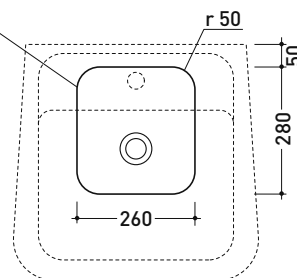

CM54L Como 54

Wall hung single-hole basin 54 cm

• WITH OVERFLOW • ARRANGED FOR THREE HOLES TAP

Complements: **FORTY6 shelf (F6CM54L)**
Line taps basin: ONE - NOKÉ - FOLD - X1
Line accessories: TWO - HOOP - NOKÉ - FOLD

Package dim. 54,5 x 21 x 53,5 cm | Weight 21 kg | Pz. Pallet n° 16

CE UNI EN 14688 - CL20 Dop-No14688

WHILE STOCKS LAST

vista zenitale / zenital view

vista frontale / frontal view

foro consigliato sul piano
suggested hole on the top

vista zenitale / zenital view

sezione longitudinale / section

sizes in mm

CERAMIC: glossy finish

white

Please consider a 2% tolerance on indicated measurements