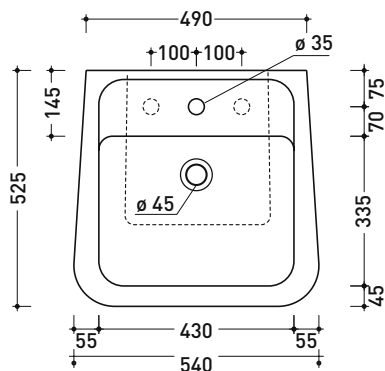

CM54L Como 54

Wall hung single-hole basin 54 cm

• WITH OVERFLOW • ARRANGED FOR THREE HOLES TAP

Complements: **FORTY6 shelf (F6CM54L)**
Line taps basin: ONE - NOKÉ - FOLD - X1
Line accessories: TWO - HOOP - NOKÉ - FOLD

Package dim. 54,5 x 21 x 53,5 cm | Weight 21 kg | Pz. Pallet n° 16

CE UNI EN 14688 - CL20 Dop-No14688

WHILE STOCKS LAST

vista zenitale / zenital view

vista frontale / frontal view

foro consigliato sul piano
suggested hole on the top

vista zenitale / zenital view

sezione longitudinale / section

sizes in mm

CERAMIC: glossy finish

white

Please consider a 2% tolerance on indicated measurements