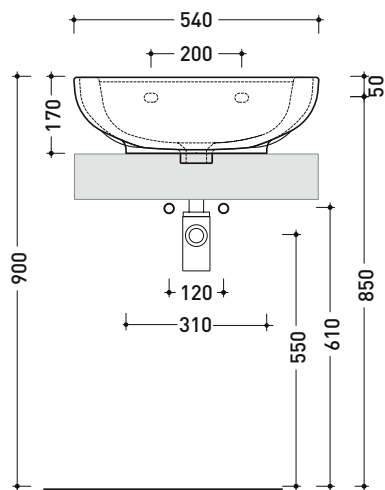

CM54L Como 54

Wall hung single-hole basin 54 cm

• WITH OVERFLOW • ARRANGED FOR THREE HOLES TAP

Complements: **FORTY6 shelf (F6CM54L)**
Line taps basin: ONE - NOKÉ - FOLD - X1
Line accessories: TWO - HOOP - NOKÉ - FOLD

Package dim. 54,5 x 21 x 53,5 cm | Weight 21 kg | Pz. Pallet n° 16

CE UNI EN 14688 - CL20 Dop-No14688

WHILE STOCKS LAST

vista zenitale / zenital view

vista frontale / frontal view

foro consigliato sul piano
suggested hole on the top

vista zenitale / zenital view

sezione longitudinale / section

sizes in mm

CERAMIC: glossy finish

white

Please consider a 2% tolerance on indicated measurements