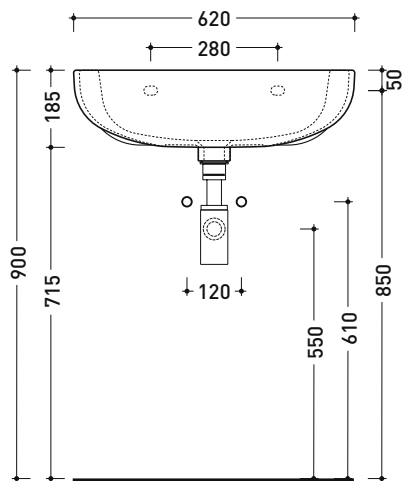

## CM62L Como 62

Single-hole basin 62 cm wall hung or suitable for pedestal

• WITH OVERFLOW • ARRANGED FOR THREE HOLES TAP

Complements: **Como ceramic pedestal (CMC)**  
**Line taps basin: ONE - NOKÉ - FOLD - X1**  
**Line accessories: TWO - HOOP - NOKÉ - FOLD**

Package dim. 62,5 x 21 x 53,5 cm | Weight 23,5 kg | Pz. Pallet n° 12

UNI EN 14688 - CL20 Dop-No14688

WHILE STOCKS LAST

vista zenitale / zenital view

vista frontale / frontal view

sezione longitudinale / section

sizes in mm

CERAMIC: glossy finish

white

Please consider a 2% tolerance on indicated measurements