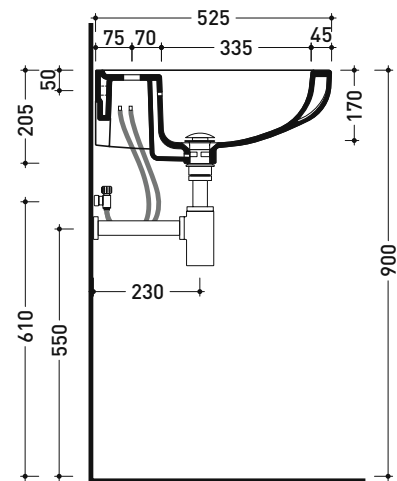

## CM62L Como 62

Single-hole basin 62 cm wall hung or suitable for pedestal

• WITH OVERFLOW • ARRANGED FOR THREE HOLES TAP

Complements: **Como ceramic pedestal (CMC)**  
**Line taps basin: ONE - NOKÉ - FOLD - X1**  
**Line accessories: TWO - HOOP - NOKÉ - FOLD**

Package dim. 62,5 x 21 x 53,5 cm | Weight 23,5 kg | Pz. Pallet n° 12

UNI EN 14688 - CL20 Dop-No14688

WHILE STOCKS LAST

vista zenitale / zenital view

vista frontale / frontal view

sezione longitudinale / section

sizes in mm

CERAMIC: glossy finish

white

Please consider a 2% tolerance on indicated measurements