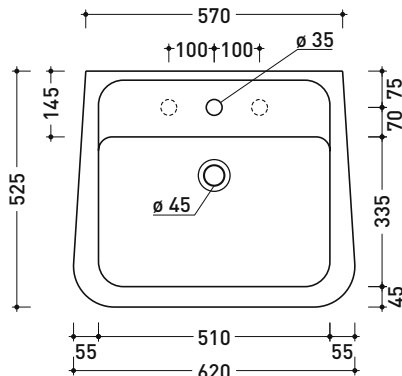

## CM62L Como 62

Single-hole basin 62 cm wall hung or suitable for pedestal

• WITH OVERFLOW • ARRANGED FOR THREE HOLES TAP

Complements: **Como ceramic pedestal (CMC)**  
**Line taps basin: ONE - NOKÉ - FOLD - X1**  
**Line accessories: TWO - HOOP - NOKÉ - FOLD**

Package dim. 62,5 x 21 x 53,5 cm | Weight 23,5 kg | Pz. Pallet n° 12

UNI EN 14688 - CL20 Dop-No14688

WHILE STOCKS LAST

vista zenitale / zenital view

vista frontale / frontal view

sezione longitudinale / section

sizes in mm

CERAMIC: glossy finish

white

Please consider a 2% tolerance on indicated measurements