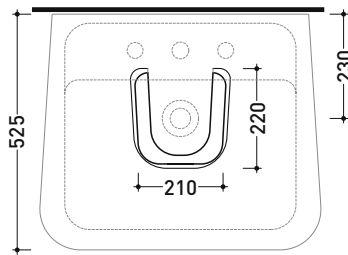

CMC

Ceramic pedestal suitable for 62/70 cm basin

Complements: Line taps basin: ONE - NOKÉ - FOLD - X1
Line accessories: TWO - HOOP - NOKÉ - FOLD

WHILE STOCKS LAST

Package dim. 24 x 24 x 70,5 cm | Weight 16 kg | Pz. Pallet n° 20

vista zenitale / zenital view

vista laterale / lateral view

vista frontale / frontal view

vista retro / back view

sizes in mm

Please consider a 2% tolerance on indicated measurements

CERAMIC: glossy finish

white