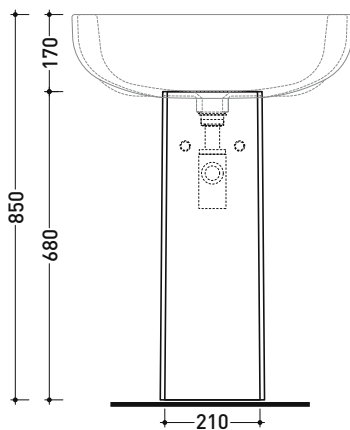

CMC

Ceramic pedestal suitable for 62/70 cm basin

Complements: Line taps basin: ONE - NOKÉ - FOLD - X1
Line accessories: TWO - HOOP - NOKÉ - FOLD

WHILE STOCKS LAST

Package dim. 24 x 24 x 70,5 cm | Weight 16 kg | Pz. Pallet n° 20

vista zenitale / zenital view

vista laterale / lateral view

vista frontale / frontal view

vista retro / back view

sizes in mm

Please consider a 2% tolerance on indicated measurements

CERAMIC: glossy finish

white