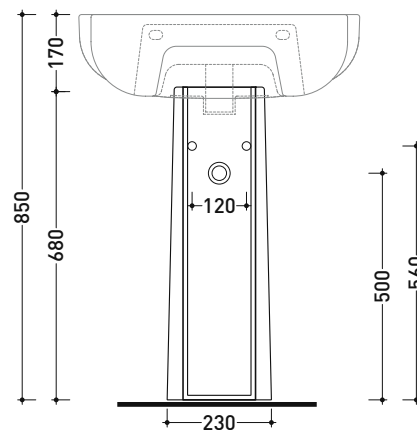

CMC

Ceramic pedestal suitable for 62/70 cm basin

Complements: Line taps basin: ONE - NOKÉ - FOLD - X1
Line accessories: TWO - HOOP - NOKÉ - FOLD

WHILE STOCKS LAST

Package dim. 24 x 24 x 70,5 cm | Weight 16 kg | Pz. Pallet n° 20

vista zenitale / zenital view

vista laterale / lateral view

vista frontale / frontal view

vista retro / back view

sizes in mm

Please consider a 2% tolerance on indicated measurements

CERAMIC: glossy finish

white