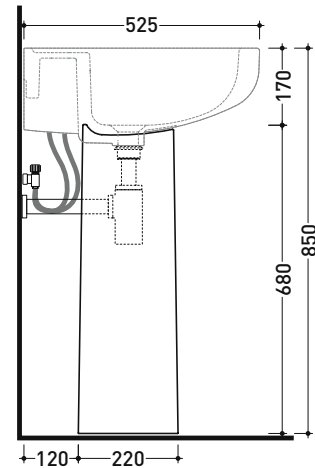

CMC

Ceramic pedestal suitable for 62/70 cm basin

Complements: Line taps basin: ONE - NOKÉ - FOLD - X1
Line accessories: TWO - HOOP - NOKÉ - FOLD

WHILE STOCKS LAST

Package dim. 24 x 24 x 70,5 cm | Weight 16 kg | Pz. Pallet n° 20

vista zenitale / zenital view

vista laterale / lateral view

vista frontale / frontal view

vista retro / back view

sizes in mm

Please consider a 2% tolerance on indicated measurements

CERAMIC: glossy finish

white