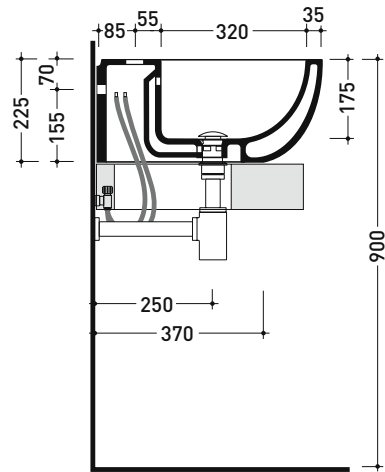

DP481 Dip 62

Countertop - wall hung single-hole basin 62 cm with tap ledge

• WITH OVERFLOW • ARRANGED FOR THREE HOLES TAP

Complements: **FORTY6 shelf (F6DP)**
BOX wall hung vanity units depth 50 cm
CUBIKA wall hung vanity units depth 50 cm
 Line taps basin: **ONE - NOKÉ - FOLD - X1**
 Line accessories: **TWO - HOOP - NOKÉ - FOLD**

Package dim. **63 x 23 x 50 cm** | Weight **22 kg** | Pz. Pallet n° **11**

vista zenitale / zenital view

vista zenitale / zenital view

vista frontale / frontal view

sezione longitudinale / section

sizes in mm