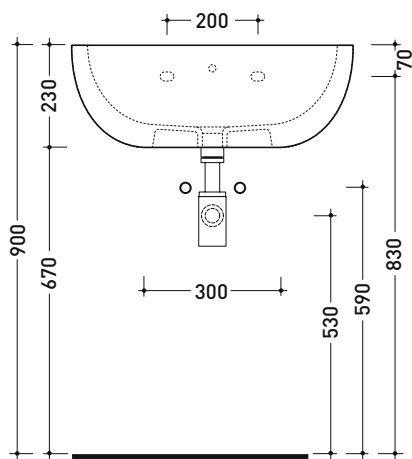

DP481 Dip 62

Countertop - wall hung single-hole basin 62 cm with tap ledge

• WITH OVERFLOW • ARRANGED FOR THREE HOLES TAP

Complements: **FORTY6 shelf (F6DP)**
BOX wall hung vanity units depth 50 cm
CUBIKA wall hung vanity units depth 50 cm
 Line taps basin: **ONE - NOKÉ - FOLD - X1**
 Line accessories: **TWO - HOOP - NOKÉ - FOLD**

Package dim. **63 x 23 x 50 cm** | Weight **22 kg** | Pz. Pallet n° **11**

vista zenitale / zenital view

vista zenitale / zenital view

vista frontale / frontal view

sezione longitudinale / section

sizes in mm

CERAMICA: glossy finish

white

Please consider a 2% tolerance on indicated measurements