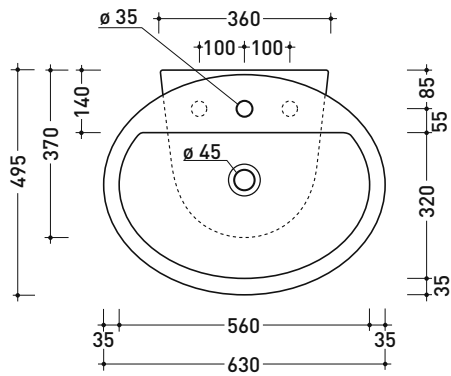

DP481 Dip 62

Countertop - wall hung single-hole basin 62 cm with tap ledge

• WITH OVERFLOW • ARRANGED FOR THREE HOLES TAP

Complements: **FORTY6 shelf (F6DP)**
BOX wall hung vanity units depth 50 cm
CUBIKA wall hung vanity units depth 50 cm
 Line taps basin: **ONE - NOKÉ - FOLD - X1**
 Line accessories: **TWO - HOOP - NOKÉ - FOLD**

Package dim. **63 x 23 x 50 cm** | Weight **22 kg** | Pz. Pallet n° **11**

vista zenitale / zenital view

vista zenitale / zenital view

vista frontale / frontal view

sezione longitudinale / section

sizes in mm

CERAMICA: glossy finish

white

Please consider a 2% tolerance on indicated measurements