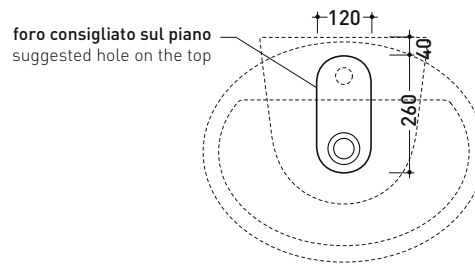

DP481 Dip 62

Countertop - wall hung single-hole basin 62 cm with tap ledge

• WITH OVERFLOW • ARRANGED FOR THREE HOLES TAP

Complements: **FORTY6 shelf (F6DP)**
BOX wall hung vanity units depth 50 cm
CUBIKA wall hung vanity units depth 50 cm
 Line taps basin: **ONE - NOKÉ - FOLD - X1**
 Line accessories: **TWO - HOOP - NOKÉ - FOLD**

Technical accessories: **Chrome siphon (SIFL/CR) - Telescopic chrome siphon (SIFL066)**
Stop & Go drain (PLSG)
CERAMIC Stop & Go drain (PLCE)
Two piece set chrome tap filters (RF026)
Fixing kit for wall (9002)

Package dim. **63 x 23 x 50 cm** | Weight **22 kg** | Pz. Pallet n° **11**

vista zenitale / zenital view

vista zenitale / zenital view

vista frontale / frontal view

sezione longitudinale / section

sizes in mm

CERAMICA: glossy finish

white

Please consider a 2% tolerance on indicated measurements