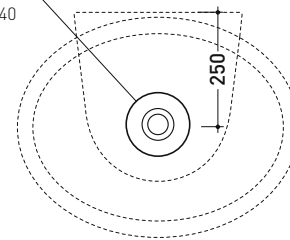

### Countertop - wall hung basin 62 cm

• WITH OVERFLOW • WITHOUT TAP LEDGE

Complements: **FORTY6 shelf (F6DP)**  
**BOX wall hung vanity units depth 50 cm**  
**CUBIKA wall hung vanity units depth 50 cm**  
 Line taps basin: **ONE - NOKÉ - SI - X1**  
 Line accessories: **TWO - HOOP - NOKÉ - FOLD**

Package dim. **63 x 23 x 50 cm** | Weight **19,3 kg** | Pz. Pallet n° **11**

vista zenitale / zenital view

foro consigliato sul piano  $\varnothing$  140  
 suggested hole on the top  $\varnothing$  140

vista zenitale / zenital view

vista frontale / frontal view

sezione longitudinale / section

sizes in mm

Please consider a 2% tolerance on indicated measurements

CERAMICA: glossy finish

white