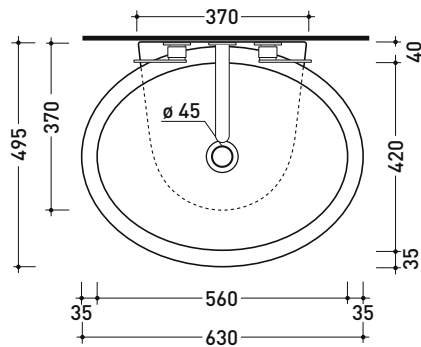

### Countertop - wall hung basin 62 cm

• WITH OVERFLOW • WITHOUT TAP LEDGE

Complements: **FORTY6 shelf (F6DP)**  
**BOX wall hung vanity units depth 50 cm**  
**CUBIKA wall hung vanity units depth 50 cm**  
 Line taps basin: **ONE - NOKÉ - SI - X1**  
 Line accessories: **TWO - HOOP - NOKÉ - FOLD**

Package dim. **63 x 23 x 50 cm** | Weight **19,3 kg** | Pz. Pallet n° **11**

vista zenitale / zenital view

foro consigliato sul piano  $\varnothing$  140  
 suggested hole on the top  $\varnothing$  140

vista zenitale / zenital view

vista frontale / frontal view

sezione longitudinale / section

sizes in mm

Please consider a 2% tolerance on indicated measurements

CERAMICA: glossy finish

white