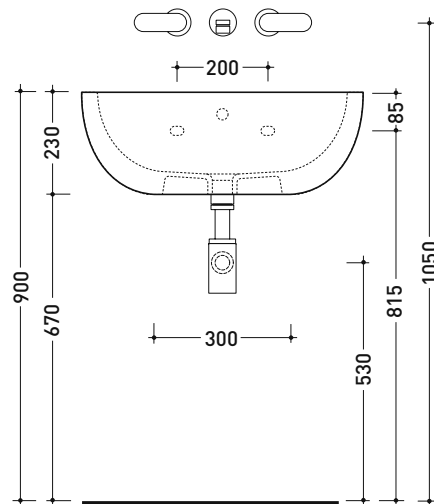

### Countertop - wall hung basin 62 cm

• WITH OVERFLOW • WITHOUT TAP LEDGE

Complements: **FORTY6 shelf (F6DP)**  
**BOX wall hung vanity units depth 50 cm**  
**CUBIKA wall hung vanity units depth 50 cm**  
 Line taps basin: **ONE - NOKÉ - SI - X1**  
 Line accessories: **TWO - HOOP - NOKÉ - FOLD**

Package dim. **63 x 23 x 50 cm** | Weight **19,3 kg** | Pz. Pallet n° **11**

vista zenitale / zenital view

foro consigliato sul piano  $\varnothing$  140  
 suggested hole on the top  $\varnothing$  140

vista zenitale / zenital view

vista frontale / frontal view

sezione longitudinale / section

sizes in mm

Please consider a 2% tolerance on indicated measurements

CERAMICA: glossy finish

white