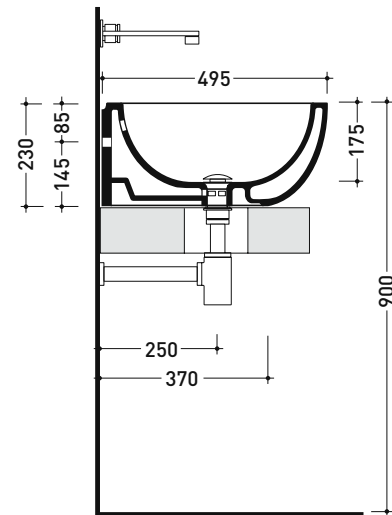

### Countertop - wall hung basin 62 cm

• WITH OVERFLOW • WITHOUT TAP LEDGE

Complements: **FORTY6 shelf (F6DP)**  
**BOX wall hung vanity units depth 50 cm**  
**CUBIKA wall hung vanity units depth 50 cm**  
 Line taps basin: **ONE - NOKÉ - SI - X1**  
 Line accessories: **TWO - HOOP - NOKÉ - FOLD**

Package dim. **63 x 23 x 50 cm** | Weight **19,3 kg** | Pz. Pallet n° **11**

vista zenitale / zenital view

foro consigliato sul piano  $\varnothing$  140  
 suggested hole on the top  $\varnothing$  140

vista zenitale / zenital view

vista frontale / frontal view

sezione longitudinale / section

sizes in mm

Please consider a 2% tolerance on indicated measurements

CERAMICA: glossy finish

white