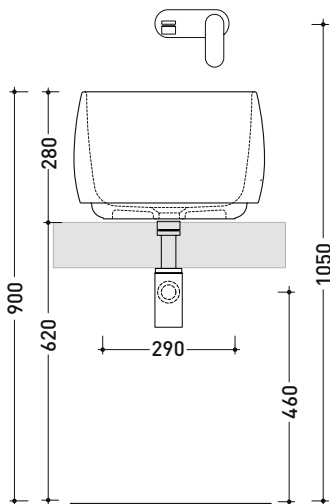

FG40H28 FlagDeep

Countertop basin 40 H 28 cm

• WITHOUT OVERFLOW • WITHOUT TAP LEDGE

Complements: FORTY6 shelf (F6PS65)
 Furniture BOX - depth. 50 cm
 Furniture CUBIKA - depth. 50
 Line taps basin: ONE - NOKÉ - SI - FOLD - X1
 Line accessories: TWO - HOOP - NOKÉ - FOLD

Package dim. cm | Weight 15,3 kg | Pz. Pallet n° 15

CE UNI EN 14688 - CL00 Dop-No14688

vista zenitale / zenital view

foro consigliato sul piano Ø140 suggested hole on the top Ø140

vista zenitale / zenital view

vista frontale / frontal view

sezione longitudinale / section

sizes in mm

Please consider a 2% tolerance on indicated measurements

CERAMIC: glossy finish

white black

matt finish

milky white carbone argilla nuvola fango rosso rubens petrolio