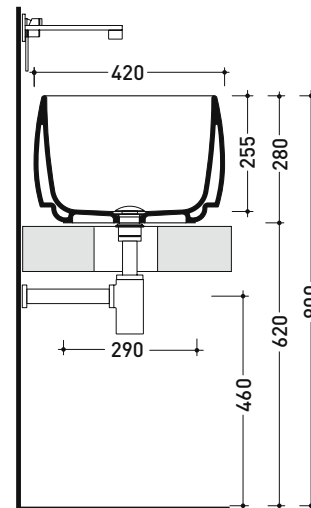

FG40H28 FlagDeep

Countertop basin 40 H 28 cm

• WITHOUT OVERFLOW • WITHOUT TAP LEDGE

Complements: FORTY6 shelf (F6PS65)
 Furniture BOX - depth. 50 cm
 Furniture CUBIKA - depth. 50
 Line taps basin: ONE - NOKÉ - SI - FOLD - X1
 Line accessories: TWO - HOOP - NOKÉ - FOLD

Package dim. cm | Weight 15,3 kg | Pz. Pallet n° 15

CE UNI EN 14688 - CL00 Dop-No14688

vista zenitale / zenital view

foro consigliato sul piano Ø140 suggested hole on the top Ø140

vista zenitale / zenital view

vista frontale / frontal view

sezione longitudinale / section

sizes in mm

Please consider a 2% tolerance on indicated measurements

CERAMIC: glossy finish

white black

matt finish

milky white carbone argilla nuvola fango rosso rubens petrolio