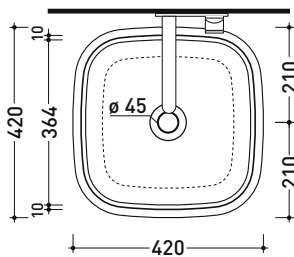

FG40H28 FlagDeep

Countertop basin 40 H 28 cm

• WITHOUT OVERFLOW • WITHOUT TAP LEDGE

Complements: FORTY6 shelf (F6PS65)
 Furniture BOX - depth. 50 cm
 Furniture CUBIKA - depth. 50
 Line taps basin: ONE - NOKÉ - SI - FOLD - X1
 Line accessories: TWO - HOOP - NOKÉ - FOLD

Package dim. cm | Weight 15,3 kg | Pz. Pallet n° 15

CE UNI EN 14688 - CL00 Dop-No14688

vista zenitale / zenital view

foro consigliato sul piano Ø140 suggested hole on the top Ø140

vista zenitale / zenital view

vista frontale / frontal view

sezione longitudinale / section

sizes in mm

Please consider a 2% tolerance on indicated measurements

CERAMIC: glossy finish

white black

matt finish

milky white carbone argilla nuvola fango rosso rubens petrolio