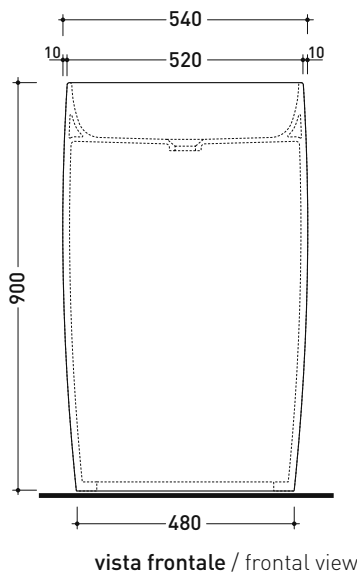

design ALESSIO PINTO

2019

FG52C MonoFlag

Standing column-basin 54 cm

(floor fixing kit art. 9005 and siphon art. FMT/SIF included)

• WITHOUT OVERFLOW • WITHOUT TAP LEDGE

Complements: **Line taps basin free-standing: ONE - FOLD**
Line accessories: TWO - HOOP - NOKÉ - FOLD

Package dim. cm | Weight 49 kg | Pz. Pallet n° -

UNI EN 14688 - CL00 Dop-No14688

sizes in mm

Please consider a 2% tolerance on indicated measurements

CERAMIC: glossy finish

matt finish