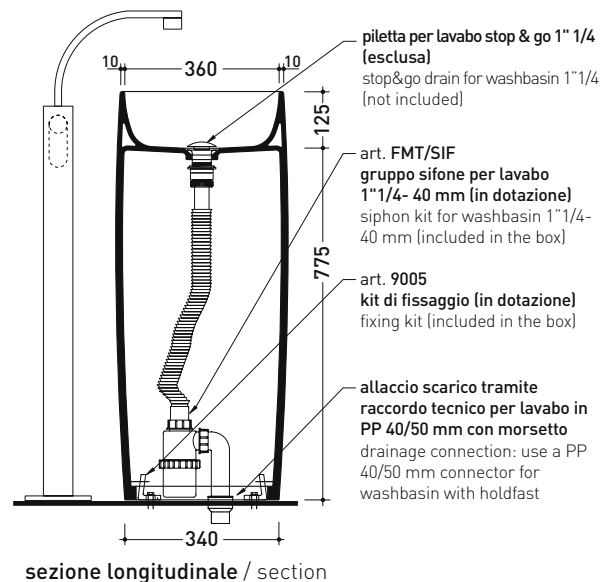

design ALESSIO PINTO

2019

FG52C MonoFlag

Standing column-basin 54 cm

(floor fixing kit art. 9005 and siphon art. FMT/SIF included)

• WITHOUT OVERFLOW • WITHOUT TAP LEDGE

Complements: **Line taps basin free-standing: ONE - FOLD**
Line accessories: TWO - HOOP - NOKÉ - FOLD

Technical accessories: **Stop & Go drain (PLSG)**
Ceramic Stop&Go drain (PLCE)
CHROME waste with automatic integrated overflow (PLTPCR)
Waste with automatic integrated overflow and CERAMIC cover (PLTPCE)

Package dim. cm | Weight 49 kg | Pz. Pallet n° -

UNI EN 14688 - CL00 Dop-No14688

sizes in mm

Please consider a 2% tolerance on indicated measurements

CERAMIC: glossy finish

matt finish