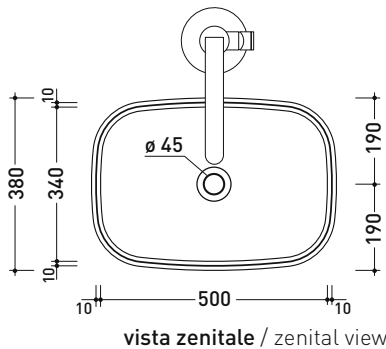

design ALESSIO PINTO

2019

FG52C MonoFlag

Standing column-basin 54 cm

(floor fixing kit art. 9005 and siphon art. FMT/SIF included)

• WITHOUT OVERFLOW • WITHOUT TAP LEDGE

Complements: **Line taps basin free-standing: ONE - FOLD**
Line accessories: TWO - HOOP - NOKÉ - FOLD

Technical accessories: **Stop & Go drain (PLSG)**
Ceramic Stop&Go drain (PLCE)
CHROME waste with automatic integrated overflow (PLTPCR)
Waste with automatic integrated overflow and CERAMIC cover (PLTPCE)

Package dim. cm | Weight 49 kg | Pz. Pallet n° -

UNI EN 14688 - CL00 Dop-No14688

sizes in mm

Please consider a 2% tolerance on indicated measurements

CERAMIC: glossy finish

matt finish