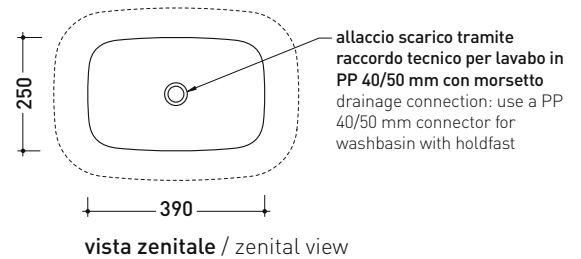

design ALESSIO PINTO

2019

FG52C MonoFlag

Standing column-basin 54 cm

(floor fixing kit art. 9005 and siphon art. FMT/SIF included)

• WITHOUT OVERFLOW • WITHOUT TAP LEDGE

Complements: **Line taps basin free-standing: ONE - FOLD**
Line accessories: TWO - HOOP - NOKÉ - FOLD

Technical accessories: **Stop & Go drain (PLSG)**
Ceramic Stop&Go drain (PLCE)
CHROME waste with automatic integrated overflow (PLTPCR)
Waste with automatic integrated overflow and CERAMIC cover (PLTPCE)

Package dim. cm | Weight 49 kg | Pz. Pallet n° -

UNI EN 14688 - CL00 Dop-No14688

sizes in mm

Please consider a 2% tolerance on indicated measurements

CERAMIC: glossy finish

matt finish