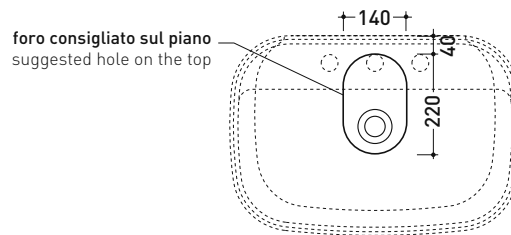

### Countertop - wall hung basin 64 cm with tap ledge

• WITH OVERFLOW • ARRANGED FOR THREE HOLES TAP

Complements: FORTY6 shelf (F65058)  
 FILO 75 structure (FI75SV - FI75SC)  
 Furniture BOX - depth. 50 cm  
 Furniture CUBIKA - depth. 50  
 Furniture DENVER (DV103M)  
 Line taps basin: ONE - NOKÉ - SI - FOLD - X1  
 Line accessories: TWO - HOOP - NOKÉ - FOLD

Technical accessories: Chrome siphon (SIFL/CR) - Telescopic chrome siphon (SIFL066)  
 Stop & Go drain (PLSG)  
 CERAMIC Stop & Go drain (PLCE)  
 Two piece set chrome tap filters (RF026)

Package dim.

Weight 17 kg

Pz. Pallet n° 12

UNI EN 14688 - CL20 Dop-No14688

vista zenitale / zenital view

vista frontale / frontal view

vista zenitale / zenital view

sezione longitudinale / section

sizes in mm

CERAMIC: glossy finish