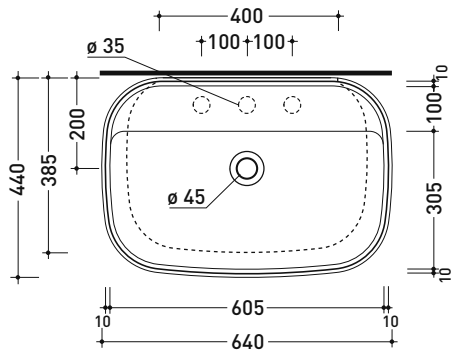

### Countertop - wall hung basin 64 cm with tap ledge

• WITH OVERFLOW • ARRANGED FOR THREE HOLES TAP

Complements: FORTY6 shelf (F65058)  
 FILO 75 structure (FI75SV - FI75SC)  
 Furniture BOX - depth. 50 cm  
 Furniture CUBIKA - depth. 50  
 Furniture DENVER (DV103M)  
 Line taps basin: ONE - NOKÉ - SI - FOLD - X1  
 Line accessories: TWO - HOOP - NOKÉ - FOLD

Technical accessories: Chrome siphon (SIFL/CR) - Telescopic chrome siphon (SIFL066)  
 Stop & Go drain (PLSG)  
 CERAMIC Stop & Go drain (PLCE)  
 Two piece set chrome tap filters (RF026)

Package dim.

Weight 17 kg

Pz. Pallet n° 12

UNI EN 14688 - CL20 Dop-No14688

vista zenitale / zenital view

vista frontale / frontal view

vista zenitale / zenital view

sezione longitudinale / section

sizes in mm

CERAMIC: glossy finish