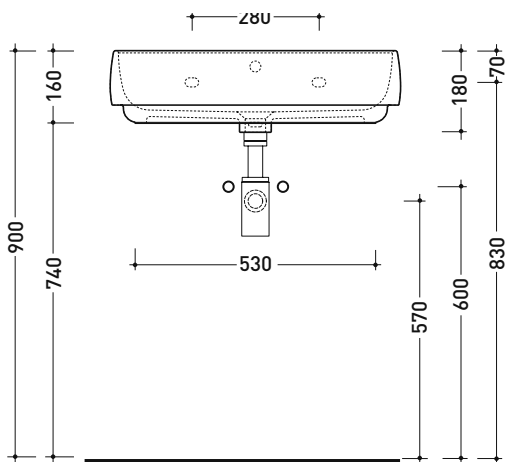

### Countertop - wall hung basin 64 cm with tap ledge

• WITH OVERFLOW • ARRANGED FOR THREE HOLES TAP

Complements: FORTY6 shelf (F65058)  
 FILO 75 structure (FI75SV - FI75SC)  
 Furniture BOX - depth. 50 cm  
 Furniture CUBIKA - depth. 50  
 Furniture DENVER (DV103M)  
 Line taps basin: ONE - NOKÉ - SI - FOLD - X1  
 Line accessories: TWO - HOOP - NOKÉ - FOLD

Technical accessories: Chrome siphon (SIFL/CR) - Telescopic chrome siphon (SIFL066)  
 Stop & Go drain (PLSG)  
 CERAMIC Stop & Go drain (PLCE)  
 Two piece set chrome tap filters (RF026)

Package dim.

Weight 17 kg

Pz. Pallet n° 12

UNI EN 14688 - CL20 Dop-No14688

vista zenitale / zenital view

vista frontale / frontal view

vista zenitale / zenital view

sezione longitudinale / section

sizes in mm

CERAMIC: glossy finish