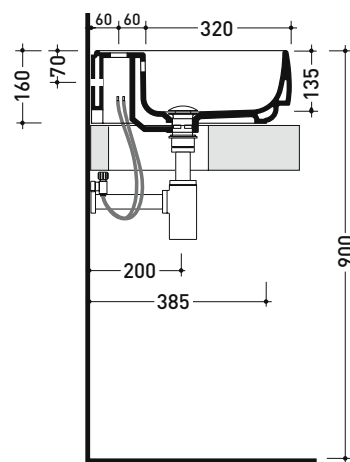

### Countertop - wall hung basin 64 cm with tap ledge

• WITH OVERFLOW • ARRANGED FOR THREE HOLES TAP

Complements: FORTY6 shelf (F65058)  
 FILO 75 structure (FI75SV - FI75SC)  
 Furniture BOX - depth. 50 cm  
 Furniture CUBIKA - depth. 50  
 Furniture DENVER (DV103M)  
 Line taps basin: ONE - NOKÉ - SI - FOLD - X1  
 Line accessories: TWO - HOOP - NOKÉ - FOLD

Technical accessories: Chrome siphon (SIFL/CR) - Telescopic chrome siphon (SIFL066)  
 Stop & Go drain (PLSG)  
 CERAMIC Stop & Go drain (PLCE)  
 Two piece set chrome tap filters (RF026)

Package dim.

Weight 17 kg

Pz. Pallet n° 12

UNI EN 14688 - CL20 Dop-No14688

vista zenitale / zenital view

vista frontale / frontal view

vista zenitale / zenital view

sezione longitudinale / section

sizes in mm

CERAMIC: glossy finish