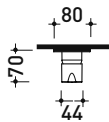

design LORENZO DAMIANI

2010

FL2560

Concealed single-lever mixer

Complements: Line accessories FOLD

Package dim.

Weight 0,9 kg

Pz. Pallet n° -

vista zenitale / zenital view

vista frontale / frontal view

vista laterale / lateral view

sizes in mm

BRASS: glossy finish

chrome

art. **FL2560**

sizes in mm