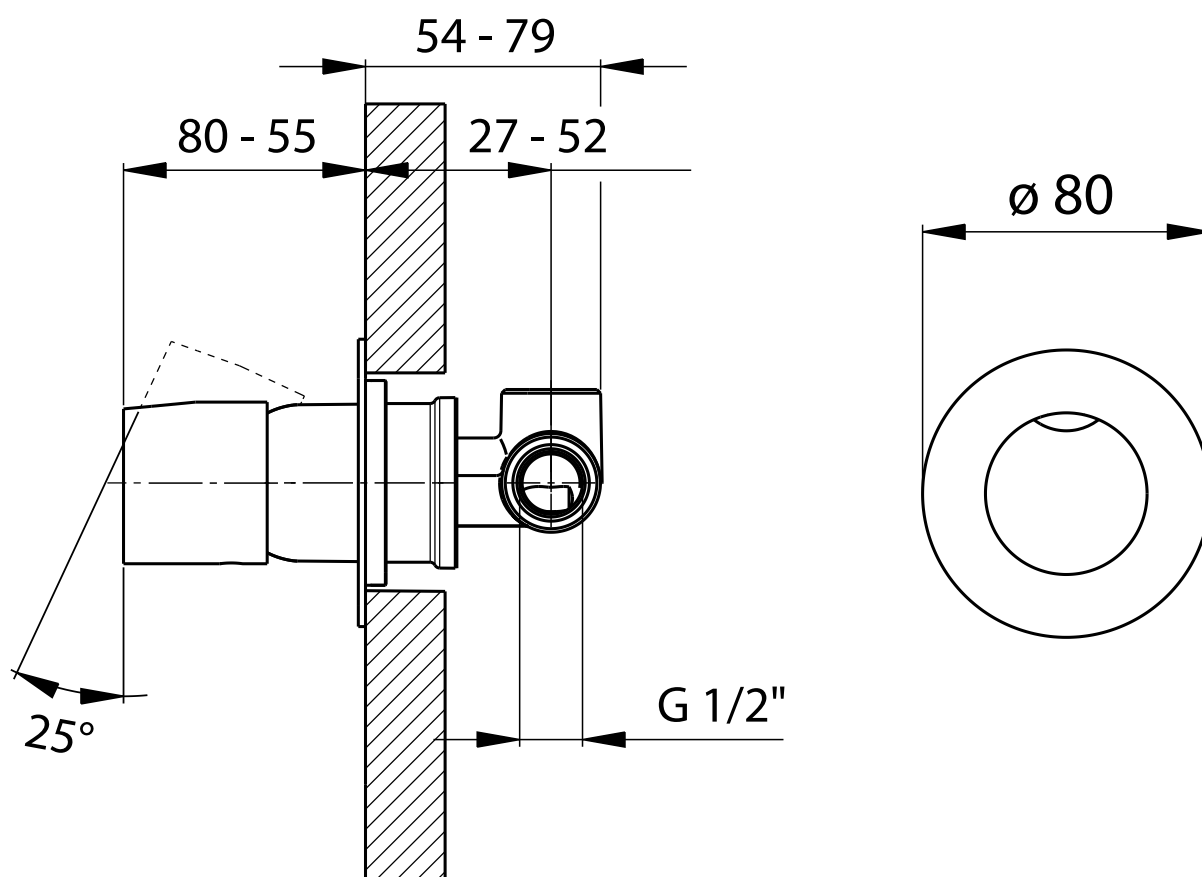

design LORENZO DAMIANI

2010

FL2560

Concealed single-lever mixer

Complements: Line accessories FOLD

Package dim.

Weight 0,9 kg

Pz. Pallet n° -

vista zenitale / zenital view

vista frontale / frontal view

vista laterale / lateral view

sizes in mm

BRASS: glossy finish

chrome

art. **FL2560**

sizes in mm