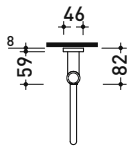

design LORENZO DAMIANI

2010

FL2561

Hand-shower with wall bracket

Complements: Line accessories FOLD

Package dim. 20 x 20 x 10 cm | Weight 1 kg | Pz. Pallet n° -

vista zenitale / zenital view

vista frontale / frontal view

vista laterale / lateral view

sizes in mm

BRASS: glossy finish

chrome

art. **FL2561**

sizes in mm