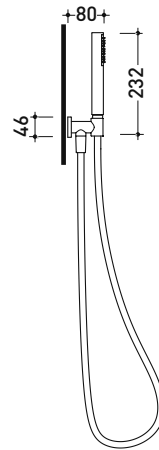

design LORENZO DAMIANI

2010

FL2561

Hand-shower with wall bracket

Complements: Line accessories FOLD

Package dim. 20 x 20 x 10 cm | Weight 1 kg | Pz. Pallet n° -

vista zenitale / zenital view

vista frontale / frontal view

vista laterale / lateral view

sizes in mm

BRASS: glossy finish

chrome

art. **FL2561**

sizes in mm