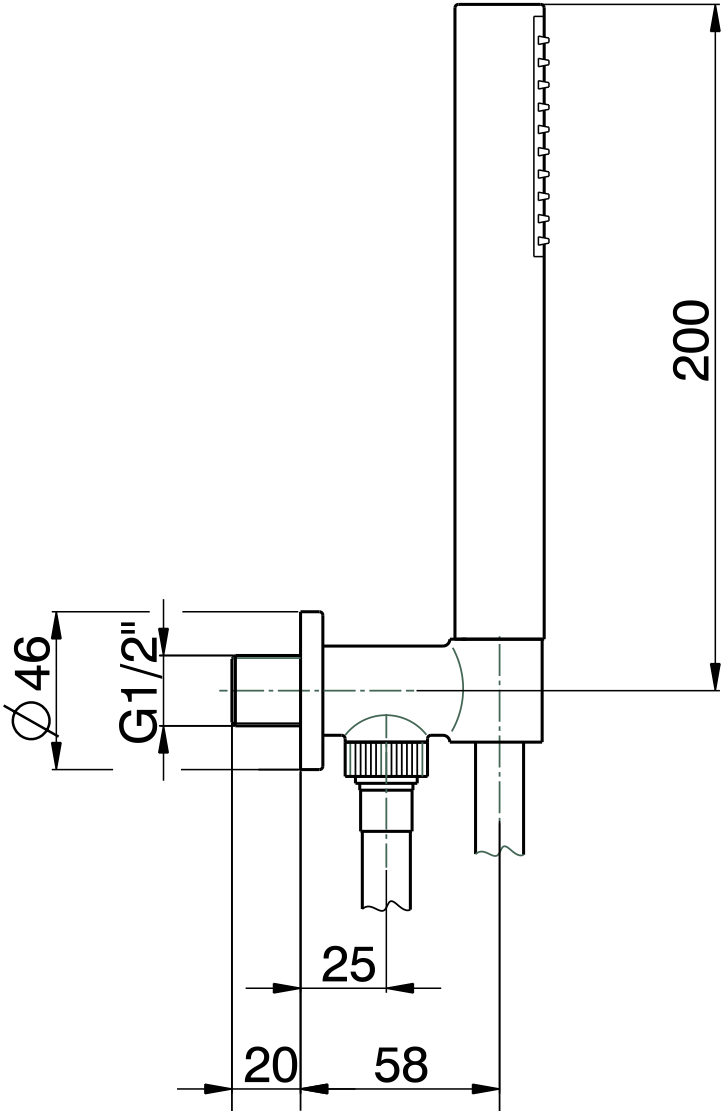

design LORENZO DAMIANI

2010

FL2561

Hand-shower with wall bracket

Complements: Line accessories FOLD

Package dim. 20 x 20 x 10 cm | Weight 1 kg | Pz. Pallet n° -

vista zenitale / zenital view

vista frontale / frontal view

vista laterale / lateral view

sizes in mm

BRASS: glossy finish

chrome

art. **FL2561**

sizes in mm