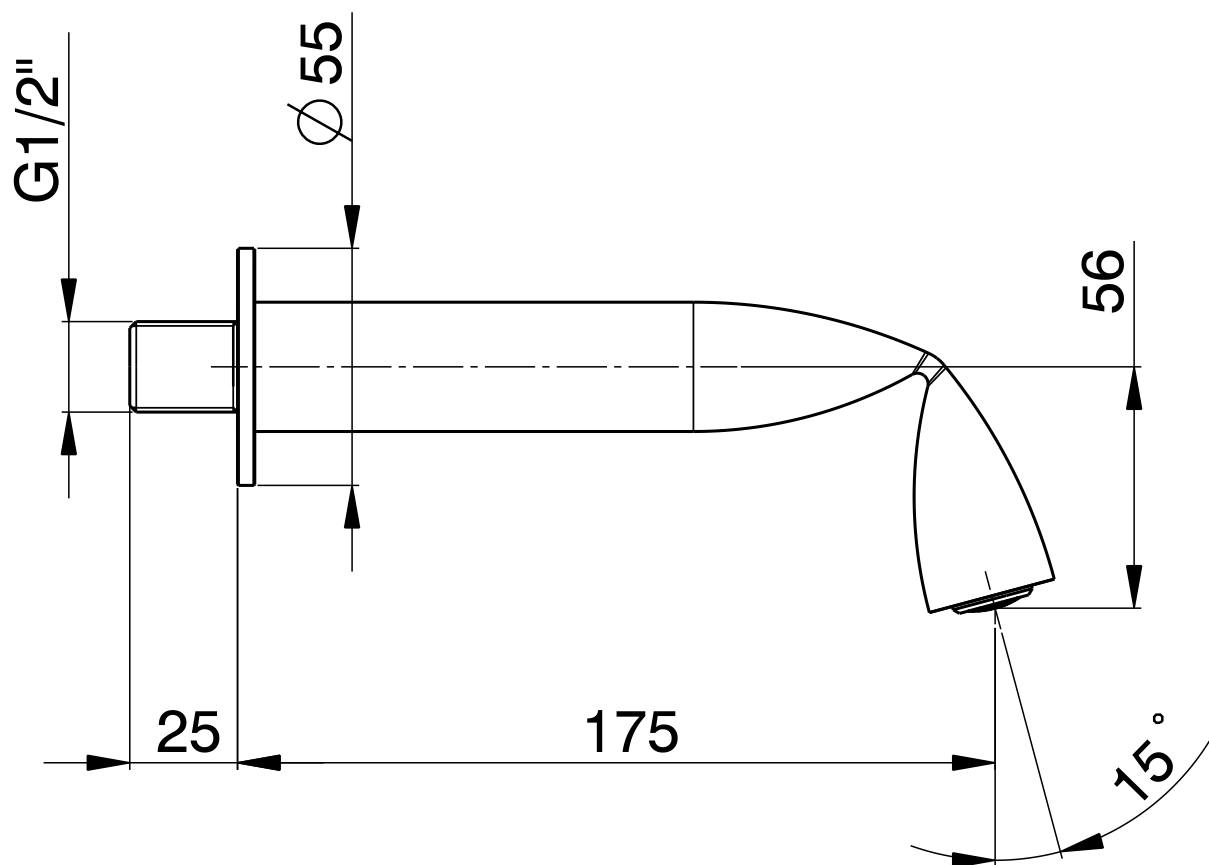

design LORENZO DAMIANI

2010

FL2562

Wall spout

Complements: Line accessories FOLD

Package dim. 28 x 12 x 7 cm | Weight 0,4 kg | Pz. Pallet n° -

vista zenitale / zenital view

vista frontale / frontal view

vista laterale / lateral view

sizes in mm

BRASS: glossy finish

chrome

art. **FL2562**

sizes in mm