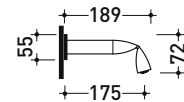

design LORENZO DAMIANI

2010

FL2562

Wall spout

Complements: Line accessories FOLD

Package dim. 28 x 12 x 7 cm | Weight 0,4 kg | Pz. Pallet n° -

vista zenitale / zenital view

vista frontale / frontal view

vista laterale / lateral view

sizes in mm

BRASS: glossy finish

chrome

art. **FL2562**

sizes in mm