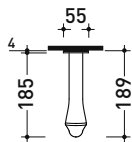

design LORENZO DAMIANI

2010

FL2562

Wall spout

Complements: Line accessories FOLD

Package dim. 28 x 12 x 7 cm | Weight 0,4 kg | Pz. Pallet n° -

vista zenitale / zenital view

vista frontale / frontal view

vista laterale / lateral view

sizes in mm

BRASS: glossy finish

chrome

art. **FL2562**

sizes in mm