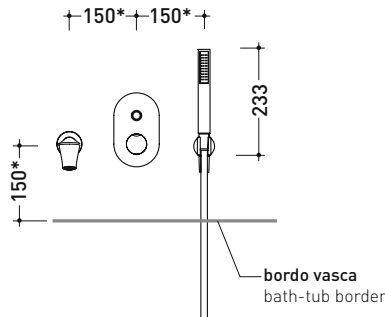

design **LORENZO DAMIANI**

2010

FL2570

Complete bathtub set: mixer with inverter, wall spout and handshower

Complements: **Line accessories FOLD**

Package dim.

Weight **3,2 kg**

Pz. Pallet n° -

* **misure consigliate** / suggested measurements

vista zenitale / zenital view

vista frontale / frontal view

vista laterale / lateral view

sizes in mm

BRASS: glossy finish

chrome

art. **FL2570**

sizes in mm