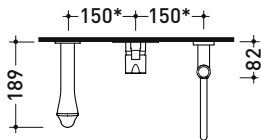

design **LORENZO DAMIANI**

2010

FL2570

Complete bathtub set: mixer with inverter, wall spout and handshower

Complements: **Line accessories FOLD**

Package dim.

Weight **3,2 kg**

Pz. Pallet n° -

* **misure consigliate** / suggested measurements

vista zenitale / zenital view

vista frontale / frontal view

vista laterale / lateral view

sizes in mm

BRASS: glossy finish

chrome

art. **FL2570**

sizes in mm