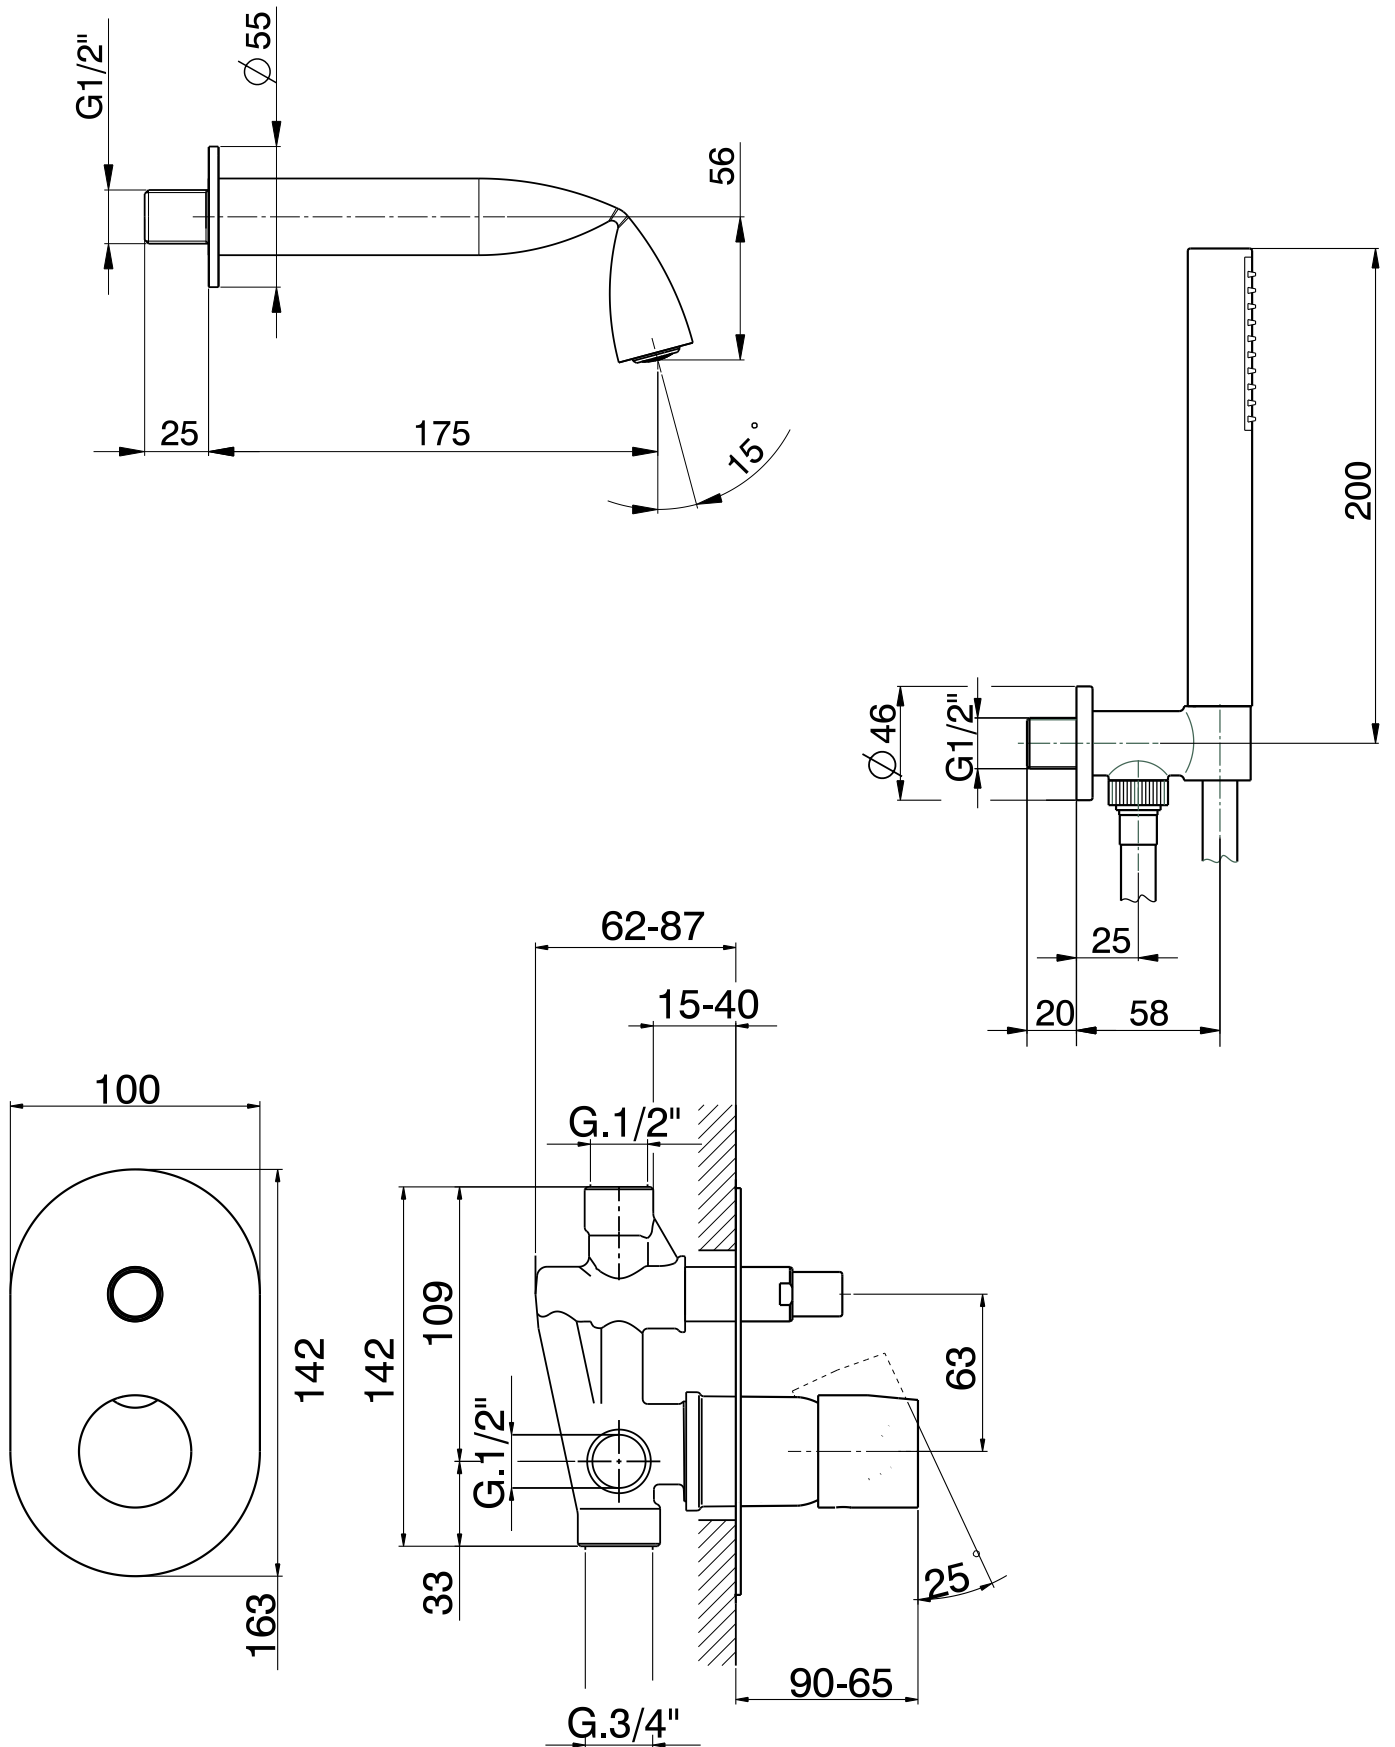

design **LORENZO DAMIANI**

2010

FL2570

Complete bathtub set: mixer with inverter, wall spout and handshower

Complements: **Line accessories FOLD**

Package dim.

Weight **3,2 kg**

Pz. Pallet n° -

* **misure consigliate** / suggested measurements

vista zenitale / zenital view

vista frontale / frontal view

vista laterale / lateral view

sizes in mm

BRASS: glossy finish

chrome

art. **FL2570**

sizes in mm