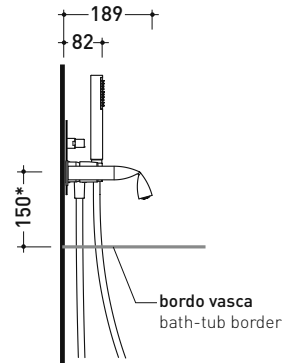

design **LORENZO DAMIANI**

2010

FL2570

Complete bathtub set: mixer with inverter, wall spout and handshower

Complements: **Line accessories FOLD**

Package dim.

Weight **3,2 kg**

Pz. Pallet n° -

* **misure consigliate** / suggested measurements

vista zenitale / zenital view

vista frontale / frontal view

vista laterale / lateral view

sizes in mm

BRASS: glossy finish

chrome

art. **FL2570**

sizes in mm