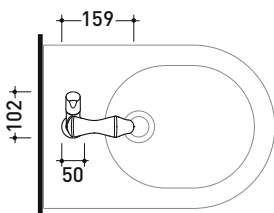

Fold

→ FLAMINIA.

design LORENZO DAMIANI

2010

FL4070

Single lever bidet mixer (stop&go drain included)

Complements: Line accessories FOLD

Package dim. 19 x 19 x 12 cm | Weight 1,7 kg | Pz. Pallet n° -

vista laterale / lateral view

vista frontale / frontal view

vista zenitale / zenital view

sizes in mm

BRASS: glossy finish

chrome

<http://www.ceramicaflaminia.it/en/products/289-fold>

©ceramicaflaminiaspa - All rights reserved. Unauthorized copying, publication, reproduction as well as partial reproduction are prohibited

may 2022

art. **FL4070**

sizes in mm