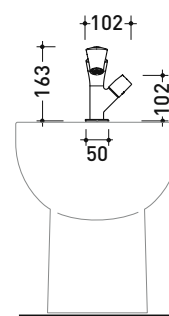

Fold

→ FLAMINIA.

design LORENZO DAMIANI

2010

FL4070

Single lever bidet mixer (stop&go drain included)

Complements: Line accessories FOLD

Package dim. 19 x 19 x 12 cm | Weight 1,7 kg | Pz. Pallet n° -

vista laterale / lateral view

vista frontale / frontal view

vista zenitale / zenital view

sizes in mm

BRASS: glossy finish

chrome

<http://www.ceramicaflaminia.it/en/products/289-fold>

©ceramicaflaminiaspa - All rights reserved. Unauthorized copying, publication, reproduction as well as partial reproduction are prohibited

may 2022

art. **FL4070**

sizes in mm