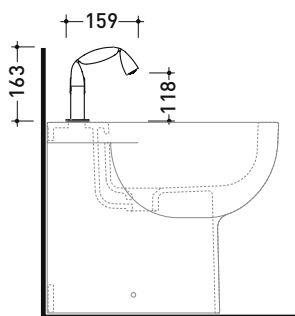

Fold

→ FLAMINIA.

design LORENZO DAMIANI

2010

FL4070

Single lever bidet mixer (stop&go drain included)

Complements: Line accessories FOLD

Package dim. 19 x 19 x 12 cm | Weight 1,7 kg | Pz. Pallet n° -

vista laterale / lateral view

vista frontale / frontal view

vista zenitale / zenital view

sizes in mm

BRASS: glossy finish

chrome

<http://www.ceramicaflaminia.it/en/products/289-fold>

©ceramicaflaminiaspa - All rights reserved. Unauthorized copying, publication, reproduction as well as partial reproduction are prohibited

may 2022

art. **FL4070**

sizes in mm