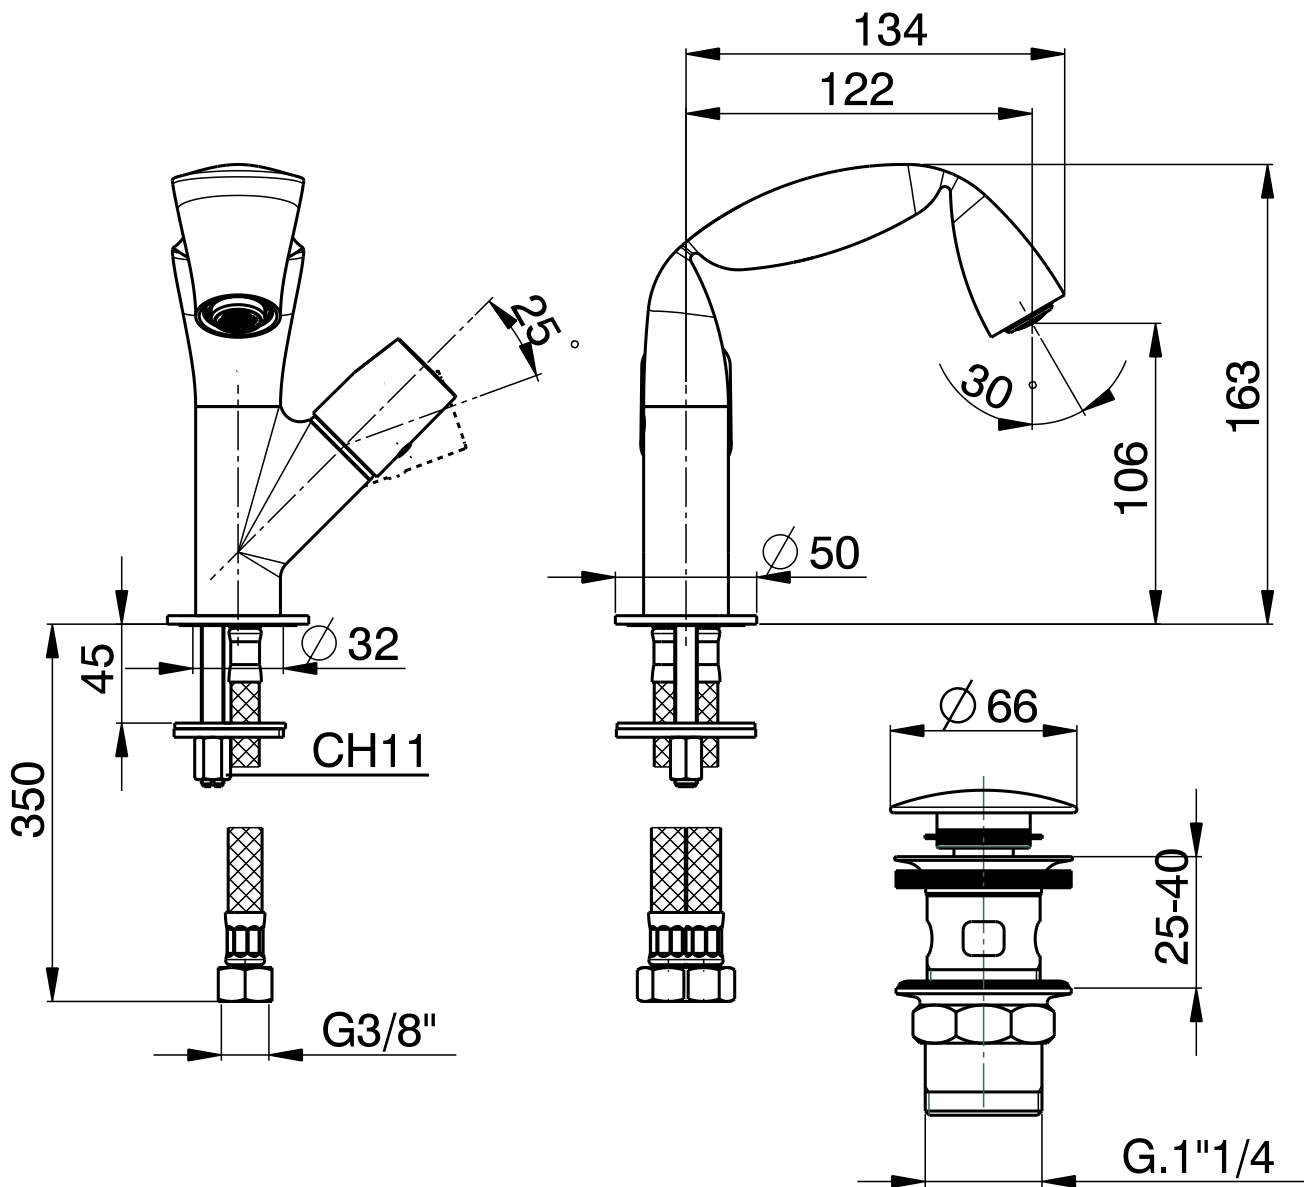

Fold

→ FLAMINIA.

design LORENZO DAMIANI

2010

FL4070

Single lever bidet mixer (stop&go drain included)

Complements: Line accessories FOLD

Package dim. 19 x 19 x 12 cm | Weight 1,7 kg | Pz. Pallet n° -

vista laterale / lateral view

vista frontale / frontal view

vista zenitale / zenital view

sizes in mm

BRASS: glossy finish

chrome

<http://www.ceramicaflaminia.it/en/products/289-fold>

©ceramicaflaminiaspa - All rights reserved. Unauthorized copying, publication, reproduction as well as partial reproduction are prohibited

may 2022

art. **FL4070**

sizes in mm