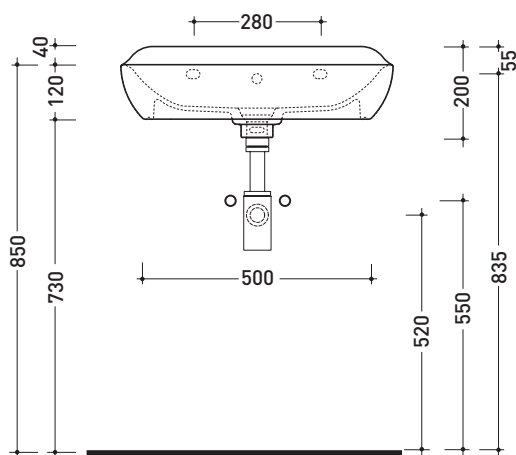

## FU60L Fluo 60

Countertop - wall hung basin 60 cm with tap ledge

•WITH OVERFLOW •ARRANGED FOR THREE HOLES TAP

Complements: **Forty6 shelf (F65058)**  
**Filo 75 structure (FI75SV - FI75SC)**  
**Furniture BOX - depth. 50**  
**Line taps basin: ONE - NOKÈ - SI - FOLD - X1**  
**Line accessories: TWO - HOOP - NOKÈ - FOLD**

Package dim. cm | Weight 15 kg | Pz. Pallet n° -

UNI EN 14688 - CL20 Dop-No14688

vista zenitale / zenital view

foro consigliato sul piano  
suggested hole on the top

vista zenitale / zenital view

vista frontale / frontal view

sezione longitudinale / section

sizes in mm

Please consider a 2% tolerance on indicated measurements

CERAMIC: glossy finish

matt finish

<https://www.ceramicaflaminia.it/en/products/348-fluo>

©ceramicaflaminiaspa - All rights reserved. Unauthorized copying, publication, reproduction as well as partial reproduction are prohibited