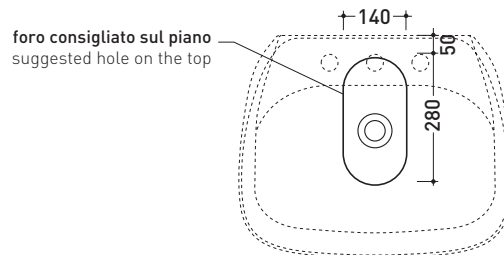

## FU60L Fluo 60

Countertop - wall hung basin 60 cm with tap ledge

•WITH OVERFLOW •ARRANGED FOR THREE HOLES TAP

Complements: **Forty6 shelf (F65058)**  
**Filo 75 structure (FI75SV - FI75SC)**  
**Furniture BOX - depth. 50**  
**Line taps basin: ONE - NOKÈ - SI - FOLD - X1**  
**Line accessories: TWO - HOOP - NOKÈ - FOLD**

Package dim. cm | Weight 15 kg | Pz. Pallet n° -

UNI EN 14688 - CL20 Dop-No14688

vista zenitale / zenital view

foro consigliato sul piano  
suggested hole on the top

vista zenitale / zenital view

vista frontale / frontal view