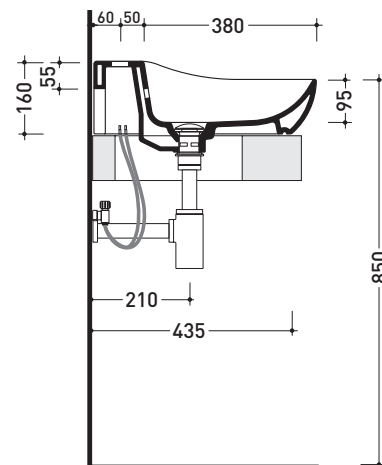

## FU60L Fluo 60

Countertop - wall hung basin 60 cm with tap ledge

•WITH OVERFLOW •ARRANGED FOR THREE HOLES TAP

Complements: **Forty6 shelf (F65058)**  
**Filo 75 structure (FI75SV - FI75SC)**  
**Furniture BOX - depth. 50**  
**Line taps basin: ONE - NOKÈ - SI - FOLD - X1**  
**Line accessories: TWO - HOOP - NOKÈ - FOLD**

Package dim. cm | Weight 15 kg | Pz. Pallet n° -

UNI EN 14688 - CL20 Dop-No14688

vista zenitale / zenital view

foro consigliato sul piano  
suggested hole on the top

vista zenitale / zenital view

vista frontale / frontal view

sezione longitudinale / section

sizes in mm

Please consider a 2% tolerance on indicated measurements

CERAMIC: glossy finish

matt finish

<https://www.ceramicaflaminia.it/en/products/348-fluo>

©ceramicaflaminiaspa - All rights reserved. Unauthorized copying, publication, reproduction as well as partial reproduction are prohibited