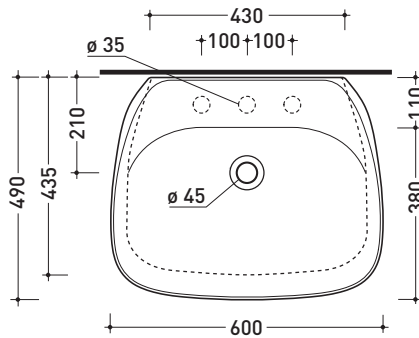

## FU60L Fluo 60

Countertop - wall hung basin 60 cm with tap ledge

•WITH OVERFLOW •ARRANGED FOR THREE HOLES TAP

Complements: **Forty6 shelf (F65058)**  
**Filo 75 structure (FI75SV - FI75SC)**  
**Furniture BOX - depth. 50**  
**Line taps basin: ONE - NOKÈ - SI - FOLD - X1**  
**Line accessories: TWO - HOOP - NOKÈ - FOLD**

Package dim. cm | Weight 15 kg | Pz. Pallet n° -

UNI EN 14688 - CL20 Dop-No14688

vista zenitale / zenital view

foro consigliato sul piano  
suggested hole on the top

vista zenitale / zenital view

vista frontale / frontal view

sezione longitudinale / section

sizes in mm

Please consider a 2% tolerance on indicated measurements

CERAMIC: glossy finish

matt finish

<https://www.ceramicaflaminia.it/en/products/348-fluo>

©ceramicaflaminiaspa - All rights reserved. Unauthorized copying, publication, reproduction as well as partial reproduction are prohibited