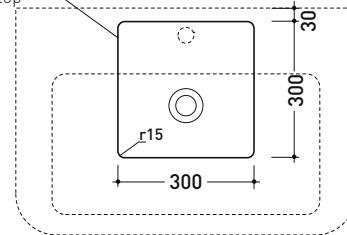

MA75L Madre 75

Basin 75 cm wall hung - countertop - on pedestal installation

• WITH OVERFLOW • ARRANGED FOR 3 TAP HOLES

Complements: MADRE mirror (MASPE75)
MADRE ceramic pedestal (MACOL)
Line taps basin EVERGREEN - X1
Line accessories EVERGREEN

Technical accessories: Chrome siphon (SIFL/CR) - Gold siphon (SIFDR)
Stop & Go drain (PLSG)
CERAMIC Stop & Go drain (PLCE)
Two piece set chrome tap filters (RF026)
Wall fixing kit (9002)

Package dim.

Weight 24,8 kg

Pz. Pallet n°

CE UNI EN 14688 - CL20 Dop-No14688

vista zenitale / zenital view

foro consigliato sul piano
suggested hole on the top

vista zenitale / zenital view

vista frontale / frontal view

sezione longitudinale / section

sizes in mm

Please consider a 2% tolerance on indicated measurements

CERAMIC: glossy finish

white black

matt finish

milky white carbone