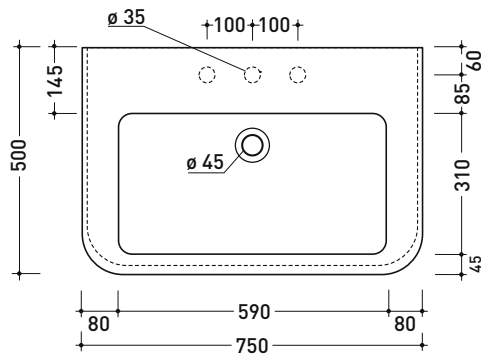

MA75L Madre 75

Basin 75 cm wall hung - countertop - on pedestal installation

• WITH OVERFLOW • ARRANGED FOR 3 TAP HOLES

Complements: MADRE mirror (MASPE75)
MADRE ceramic pedestal (MACOL)
Line taps basin EVERGREEN - X1
Line accessories EVERGREEN

Technical accessories: Chrome siphon (SIFL/CR) - Gold siphon (SIFDR)
Stop & Go drain (PLSG)
CERAMIC Stop & Go drain (PLCE)
Two piece set chrome tap filters (RF026)
Wall fixing kit (9002)

Package dim.

Weight 24,8 kg

Pz. Pallet n°

CE UNI EN 14688 - CL20 Dop-No14688

vista zenitale / zenital view

foro consigliato sul piano
suggested hole on the top

vista zenitale / zenital view

vista frontale / frontal view

sezione longitudinale / section

sizes in mm

Please consider a 2% tolerance on indicated measurements

CERAMIC: glossy finish

white black

matt finish

milky white carbone