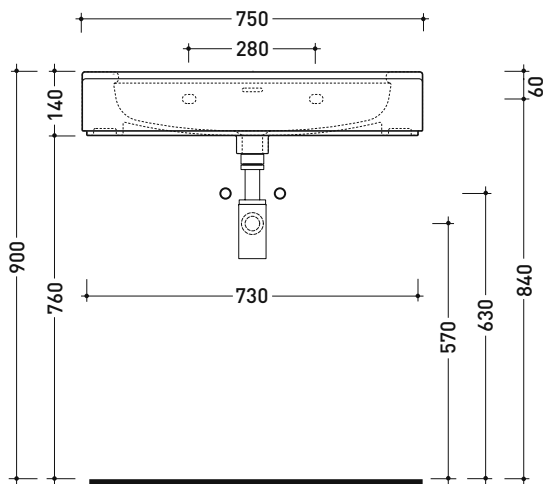

MA75L Madre 75

Basin 75 cm wall hung - countertop - on pedestal installation

• WITH OVERFLOW • ARRANGED FOR 3 TAP HOLES

Complements: MADRE mirror (MASPE75)
MADRE ceramic pedestal (MACOL)
Line taps basin EVERGREEN - X1
Line accessories EVERGREEN

Technical accessories: Chrome siphon (SIFL/CR) - Gold siphon (SIFDR)
Stop & Go drain (PLSG)
CERAMIC Stop & Go drain (PLCE)
Two piece set chrome tap filters (RF026)
Wall fixing kit (9002)

Package dim.

Weight 24,8 kg

Pz. Pallet n°

CE UNI EN 14688 - CL20 Dop-No14688

vista zenitale / zenital view

foro consigliato sul piano
suggested hole on the top

vista zenitale / zenital view

vista frontale / frontal view

sezione longitudinale / section

sizes in mm

Please consider a 2% tolerance on indicated measurements

CERAMIC: glossy finish

white black

matt finish

milky white carbone