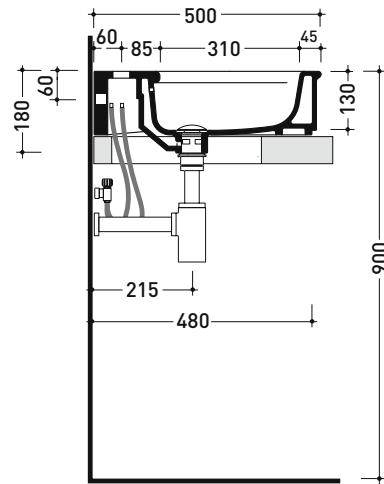

MA75L Madre 75

Basin 75 cm wall hung - countertop - on pedestal installation

• WITH OVERFLOW • ARRANGED FOR 3 TAP HOLES

Complements: MADRE mirror (MASPE75)
MADRE ceramic pedestal (MACOL)
Line taps basin EVERGREEN - X1
Line accessories EVERGREEN

Technical accessories: Chrome siphon (SIFL/CR) - Gold siphon (SIFDR)
Stop & Go drain (PLSG)
CERAMIC Stop & Go drain (PLCE)
Two piece set chrome tap filters (RF026)
Wall fixing kit (9002)

Package dim.

Weight 24,8 kg

Pz. Pallet n°

CE UNI EN 14688 - CL20 Dop-No14688

vista zenitale / zenital view

foro consigliato sul piano
suggested hole on the top

vista zenitale / zenital view

vista frontale / frontal view

sezione longitudinale / section

sizes in mm

Please consider a 2% tolerance on indicated measurements

CERAMIC: glossy finish

white black

matt finish

milky white carbone