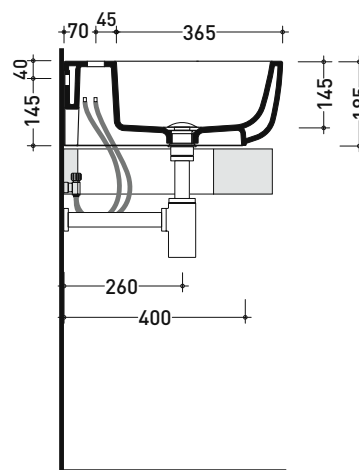

### Countertop - wall hung basin 74 cm

• WITHOUT OVERFLOW • ARRANGED FOR THREE TAP HOLES

Complements: FORTY6 shelf (F6MN74)  
 BOX wall hung vanity units depth 50 cm  
 CUBIKA wall hung vanity units depth 50 cm  
 DENVER furniture (DV103M)  
 Line taps basin: ONE - NOKÉ - FOLD - SI - X1  
 Line accessories: TWO - HOOP - NOKÉ - FOLD

Package dim. 75,5 x 19 x 50,5 cm | Weight 26 kg | Pz. Pallet n° 15

UNI EN 14688 - CL00 Dop-No14688

vista zenitale / zenital view

vista frontale / frontal view

foro consigliato sul piano  
suggested hole on the top

vista zenitale / zenital view

sezione longitudinale / section

sizes in mm

CERAMIC: glossy finish

matt finish

Please consider a 2% tolerance on indicated measurements