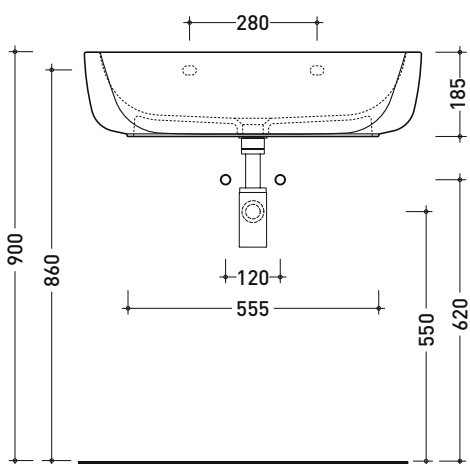

### Countertop - wall hung basin 74 cm

• WITHOUT OVERFLOW • ARRANGED FOR THREE TAP HOLES

Complements: FORTY6 shelf (F6MN74)  
 BOX wall hung vanity units depth 50 cm  
 CUBIKA wall hung vanity units depth 50 cm  
 DENVER furniture (DV103M)  
 Line taps basin: ONE - NOKÉ - FOLD - SI - X1  
 Line accessories: TWO - HOOP - NOKÉ - FOLD

Package dim. 75,5 x 19 x 50,5 cm | Weight 26 kg | Pz. Pallet n° 15

UNI EN 14688 - CL00 Dop-No14688

vista zenitale / zenital view

vista frontale / frontal view

foro consigliato sul piano  
suggested hole on the top

vista zenitale / zenital view

sezione longitudinale / section

sizes in mm

CERAMIC: glossy finish

matt finish

Please consider a 2% tolerance on indicated measurements