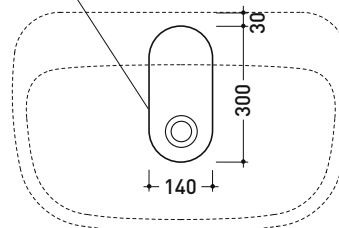

### Countertop - wall hung basin 74 cm

• WITHOUT OVERFLOW • ARRANGED FOR THREE TAP HOLES

Complements: FORTY6 shelf (F6MN74)  
 BOX wall hung vanity units depth 50 cm  
 CUBIKA wall hung vanity units depth 50 cm  
 DENVER furniture (DV103M)  
 Line taps basin: ONE - NOKÉ - FOLD - SI - X1  
 Line accessories: TWO - HOOP - NOKÉ - FOLD

Package dim. 75,5 x 19 x 50,5 cm | Weight 26 kg | Pz. Pallet n° 15

UNI EN 14688 - CL00 Dop-No14688

vista zenitale / zenital view

vista frontale / frontal view

foro consigliato sul piano  
suggested hole on the top

vista zenitale / zenital view

sezione longitudinale / section

sizes in mm

CERAMIC: glossy finish

matt finish

Please consider a 2% tolerance on indicated measurements