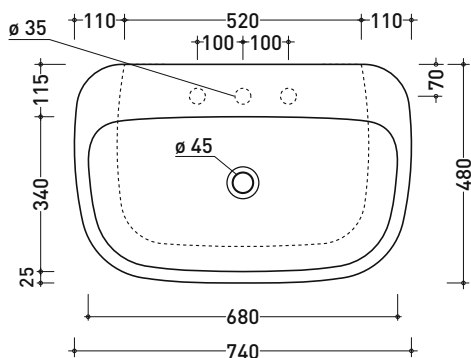

### Countertop - wall hung basin 74 cm

• WITHOUT OVERFLOW • ARRANGED FOR THREE TAP HOLES

Complements: FORTY6 shelf (F6MN74)  
 BOX wall hung vanity units depth 50 cm  
 CUBIKA wall hung vanity units depth 50 cm  
 DENVER furniture (DV103M)  
 Line taps basin: ONE - NOKÉ - FOLD - SI - X1  
 Line accessories: TWO - HOOP - NOKÉ - FOLD

Package dim. 75,5 x 19 x 50,5 cm | Weight 26 kg | Pz. Pallet n° 15

UNI EN 14688 - CL00 Dop-No14688

vista zenitale / zenital view

vista frontale / frontal view

foro consigliato sul piano  
suggested hole on the top

vista zenitale / zenital view

sezione longitudinale / section

sizes in mm

CERAMIC: glossy finish

matt finish

Please consider a 2% tolerance on indicated measurements