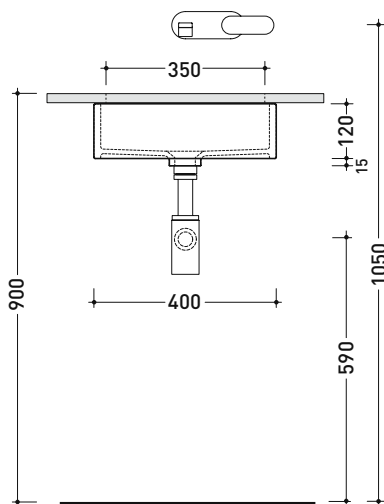

Package dim. 40,5 x 14,5 x 42 cm | Weight 14 kg | Pz. Pallet n° 42

CE UNI EN 14688 - CL00 Dop-No14688

vista zenitale / zenital view

vista zenitale / zenital view

vista frontale / frontal view

sezione longitudinale / section

sizes in mm

CERAMIC: glossy finish

white black

matt finish

milky white carbone argilla cenere nuvola fango rosso rubens petrolio

Please consider a 2% tolerance on indicated measurements