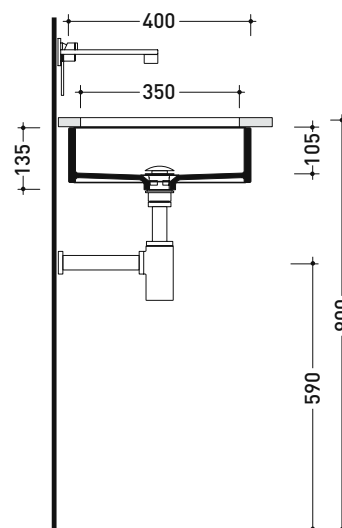

Package dim. 40,5 x 14,5 x 42 cm | Weight 14 kg | Pz. Pallet n° 42

CE UNI EN 14688 - CL00 Dop-No14688

vista zenitale / zenital view

vista zenitale / zenital view

vista frontale / frontal view

sezione longitudinale / section

sizes in mm

CERAMIC: glossy finish

white black

matt finish

milky white carbone argilla cenere nuvola fango rosso rubens petrolio

Please consider a 2% tolerance on indicated measurements