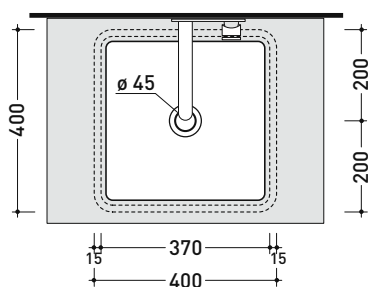

## MW40SP Miniwash 40

Under-counter basin 40 cm

• WITHOUT OVERFLOW • GLAZED EXTERIOR

Complements: **FLY crystal shelves (FY40PC)**  
**FLYMAX Pietraluce shelves (FY40SP)**  
**Line taps basin: ONE - NOKÉ - SI - FOLD - X1**  
**Line accessories: TWO - HOOP - NOKÉ - FOLD**

Package dim. 40,5 x 14,5 x 42 cm | Weight 14 kg | Pz. Pallet n° 42

CE UNI EN 14688 - CL00 Dop-No14688

vista zenitale / zenital view

vista zenitale / zenital view

vista frontale / frontal view

sezione longitudinale / section