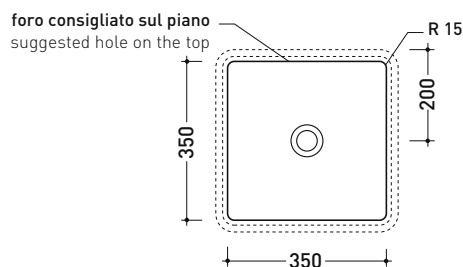

## MW40SP Miniwash 40

Under-counter basin 40 cm

• WITHOUT OVERFLOW • GLAZED EXTERIOR

Complements: **FLY crystal shelves (FY40PC)**  
**FLYMAX Pietraluce shelves (FY40SP)**  
**Line taps basin: ONE - NOKÉ - SI - FOLD - X1**  
**Line accessories: TWO - HOOP - NOKÉ - FOLD**

Technical accessories:  
**Chrome siphon (SIFL/CR) - Telescopic chrome siphon (SIFL066)**  
**Stop & Go drain (PLSG)**  
**CERAMIC Stop & Go drain (PLCE)**  
**Chrome waste with automatic integrated overflow (PLTPCR)**  
**Waste with automatic integrated overflow and ceramic cover (PLTPCE)**  
**Two piece set chrome tap filters (RF026)**

Package dim. 40,5 x 14,5 x 42 cm | Weight 14 kg | Pz. Pallet n° 42

CE UNI EN 14688 - CL00 Dop-No14688

vista zenitale / zenital view

vista zenitale / zenital view

vista frontale / frontal view

sezione longitudinale / section

sizes in mm

CERAMIC: glossy finish

white black

matt finish

milky white carbone argilla cenere nuvola fango rosso rubens petrolio

Please consider a 2% tolerance on indicated measurements