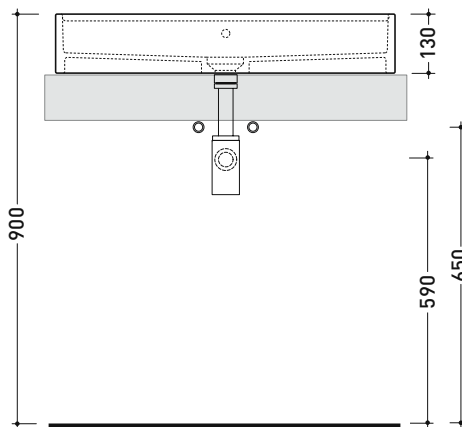

## MW75PR Miniwash 75

Countertop basin cm 75 with tap ledge

• WITH OVERFLOW • ARRANGED FOR FIVE TAP HOLES

Complements: FORTY6 shelf (F6MW)  
 Furniture BOX - depth. 50  
 Furniture CUBIKA - depth. 50  
 Furniture DENVER (DV103M)  
 Line taps basin: ONE - NOKÈ - SI - FOLD - X1  
 Line accessories: TWO - HOOP - NOKÈ - FOLD

Technical accessories: Chrome siphon (SIFL/CR) - Telescopic chrome siphon (SIFL066)  
 Stop & Go drain (PLSG)  
 CERAMIC Stop & Go drain (PLCE)  
 Two piece set chrome tap filters (RF026)

Package dim.

Weight 23,5 kg

Pz. Pallet n° 12

UNI EN 14688 - CL20 Dop-No14688

vista zenitale / zenital view

vista frontale / frontal view

foro consigliato sul piano  
 suggested hole on the top

vista zenitale / zenital view

sezione longitudinale / section