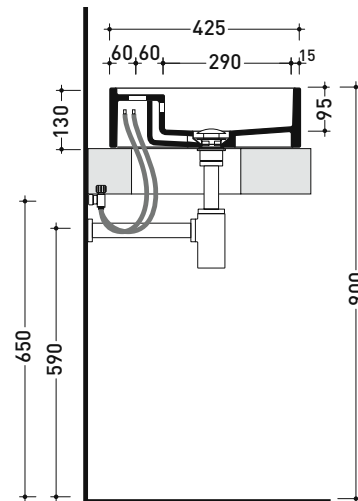

## MW75PR Miniwash 75

Countertop basin cm 75 with tap ledge

• WITH OVERFLOW • ARRANGED FOR FIVE TAP HOLES

Complements: FORTY6 shelf (F6MW)  
 Furniture BOX - depth. 50  
 Furniture CUBIKA - depth. 50  
 Furniture DENVER (DV103M)  
 Line taps basin: ONE - NOKÈ - SI - FOLD - X1  
 Line accessories: TWO - HOOP - NOKÈ - FOLD

Technical accessories: Chrome siphon (SIFL/CR) - Telescopic chrome siphon (SIFL066)  
 Stop & Go drain (PLSG)  
 CERAMIC Stop & Go drain (PLCE)  
 Two piece set chrome tap filters (RF026)

Package dim.

Weight 23,5 kg

Pz. Pallet n° 12

UNI EN 14688 - CL20 Dop-No14688

vista zenitale / zenital view

vista frontale / frontal view

foro consigliato sul piano  
 suggested hole on the top

vista zenitale / zenital view

sezione longitudinale / section