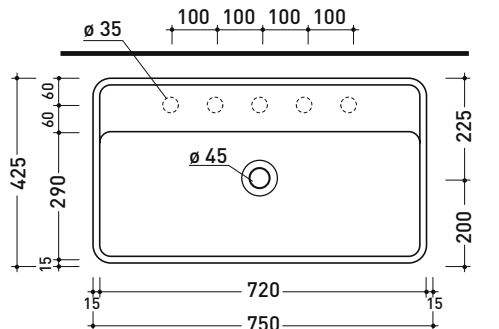

## MW75PR Miniwash 75

Countertop basin cm 75 with tap ledge

• WITH OVERFLOW • ARRANGED FOR FIVE TAP HOLES

Complements: FORTY6 shelf (F6MW)  
 Furniture BOX - depth. 50  
 Furniture CUBIKA - depth. 50  
 Furniture DENVER (DV103M)  
 Line taps basin: ONE - NOKÈ - SI - FOLD - X1  
 Line accessories: TWO - HOOP - NOKÈ - FOLD

Technical accessories: Chrome siphon (SIFL/CR) - Telescopic chrome siphon (SIFL066)  
 Stop & Go drain (PLSG)  
 CERAMIC Stop & Go drain (PLCE)  
 Two piece set chrome tap filters (RF026)

Package dim.

Weight 23,5 kg

Pz. Pallet n° 12

UNI EN 14688 - CL20 Dop-No14688

vista zenitale / zenital view

vista frontale / frontal view

foro consigliato sul piano  
 suggested hole on the top

vista zenitale / zenital view

sezione longitudinale / section