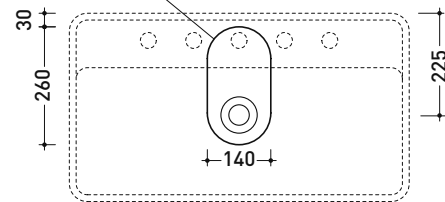

## MW75PR Miniwash 75

Countertop basin cm 75 with tap ledge

• WITH OVERFLOW • ARRANGED FOR FIVE TAP HOLES

Complements: FORTY6 shelf (F6MW)  
 Furniture BOX - depth. 50  
 Furniture CUBIKA - depth. 50  
 Furniture DENVER (DV103M)  
 Line taps basin: ONE - NOKÈ - SI - FOLD - X1  
 Line accessories: TWO - HOOP - NOKÈ - FOLD

Technical accessories: Chrome siphon (SIFL/CR) - Telescopic chrome siphon (SIFL066)  
 Stop & Go drain (PLSG)  
 CERAMIC Stop & Go drain (PLCE)  
 Two piece set chrome tap filters (RF026)

Package dim.

Weight 23,5 kg

Pz. Pallet n° 12

UNI EN 14688 - CL20 Dop-No14688

vista zenitale / zenital view

vista frontale / frontal view

foro consigliato sul piano  
 suggested hole on the top

vista zenitale / zenital view

sezione longitudinale / section