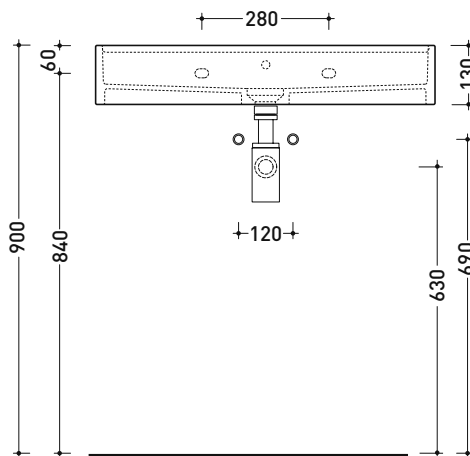

MW75S Miniwash 75

Wall hung basin cm 75 with tap ledge

• WITH OVERFLOW • ARRANGED FOR FIVE TAP HOLES

Complements: **Chromed towel holder (PMW75)**
Line taps basin: ONE - NOKÈ - SI - FOLD - X1
Line accessories: TWO - HOOP - NOKÈ - FOLD

Package dim.

Weight 23,5 kg

Pz. Pallet n° 12

CE UNI EN 14688 - CL20 Dop-No14688

vista zenitale / zenital view

vista frontale / frontal view

sezione longitudinale / section

sizes in mm

Please consider a 2% tolerance on indicated measurements