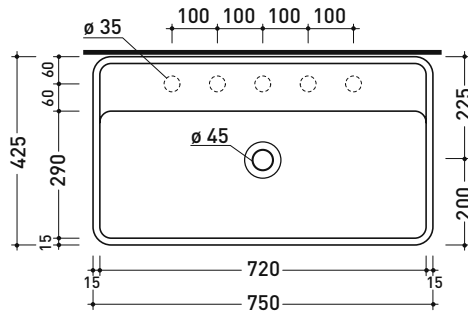

MW75S Miniwash 75

Wall hung basin cm 75 with tap ledge

• WITH OVERFLOW • ARRANGED FOR FIVE TAP HOLES

Complements: **Chromed towel holder (PMW75)**
Line taps basin: ONE - NOKÈ - SI - FOLD - X1
Line accessories: TWO - HOOP - NOKÈ - FOLD

Package dim.

Weight 23,5 kg

Pz. Pallet n° 12

CE UNI EN 14688 - CL20 Dop-No14688

vista zenitale / zenital view

vista frontale / frontal view

sezione longitudinale / section

sizes in mm