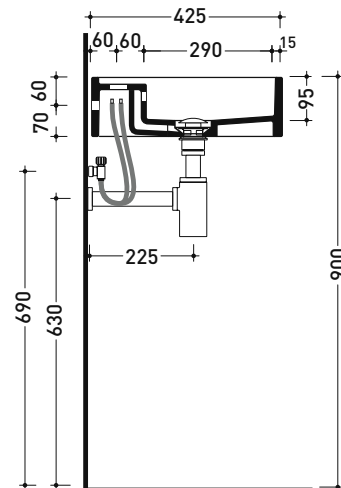

MW75S Miniwash 75

Wall hung basin cm 75 with tap ledge

• WITH OVERFLOW • ARRANGED FOR FIVE TAP HOLES

Complements: **Chromed towel holder (PMW75)**
Line taps basin: ONE - NOKÈ - SI - FOLD - X1
Line accessories: TWO - HOOP - NOKÈ - FOLD

Package dim.

Weight 23,5 kg

Pz. Pallet n° 12

CE UNI EN 14688 - CL20 Dop-No14688

vista zenitale / zenital view

vista frontale / frontal view

sezione longitudinale / section

sizes in mm

Please consider a 2% tolerance on indicated measurements