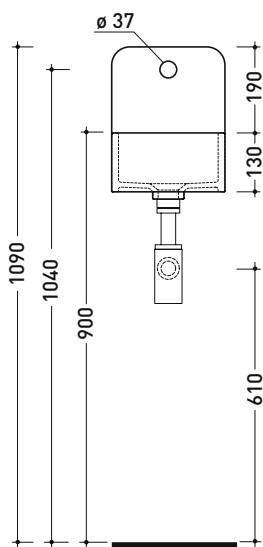

MWL25 Miniwash 25

Wall hung single-hole basin

• WITHOUT OVERFLOW • WITHOUT TAP LEDGE

Complements: Line accessories: TWO - HOOP - NOKÈ - FOLD

Technical accessories: Chrome siphon (SIFL/CR) - Telescopic chrome siphon (SIFL066)
 Stop & Go drain (PLSG)
 CERAMIC Stop & Go drain (PLCE)
 Chrome waste with automatic integrated overflow (PLTPCR)
 Waste with automatic integrated overflow and ceramic cover (PLTPCE)

Package dim. 36 x 25,5 x 40,5 cm | Weight 13 kg | Pz. Pallet n° 30

CE UNI EN 14688 - CL00 Dop-No14688

vista zenitale / zenital view

staffa di fissaggio
fixing bracket

sezione longitudinale / section

vista frontale / frontal view

vista frontale fissaggio staffa
fixing bracket frontal view

staffa di fissaggio
(in dotazione)
fixing bracket
(included in the box)

vista laterale / lateral view

sizes in mm

Please consider a 2% tolerance on indicated measurements