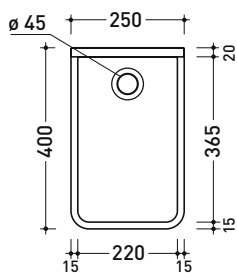

MWL25 Miniwash 25

Wall hung single-hole basin

• WITHOUT OVERFLOW • WITHOUT TAP LEDGE

Complements: Line accessories: TWO - HOOP - NOKÈ - FOLD

Technical accessories: Chrome siphon (SIFL/CR) - Telescopic chrome siphon (SIFL066)
 Stop & Go drain (PLSG)
 CERAMIC Stop & Go drain (PLCE)
 Chrome waste with automatic integrated overflow (PLTPCR)
 Waste with automatic integrated overflow and ceramic cover (PLTPCE)

Package dim. 36 x 25,5 x 40,5 cm | Weight 13 kg | Pz. Pallet n° 30

CE UNI EN 14688 - CL00 Dop-No14688

vista zenitale / zenital view

staffa di fissaggio
fixing bracket

sezione longitudinale / section

vista frontale / frontal view

vista frontale fissaggio staffa
fixing bracket frontal view

staffa di fissaggio
(in dotazione)
fixing bracket
(included in the box)

vista laterale / lateral view

sizes in mm

Please consider a 2% tolerance on indicated measurements