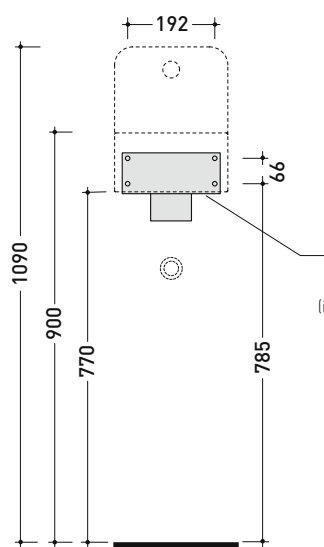

MWL25 Miniwash 25

Wall hung single-hole basin

• WITHOUT OVERFLOW • WITHOUT TAP LEDGE

Complements: Line accessories: TWO - HOOP - NOKÈ - FOLD

Technical accessories: Chrome siphon (SIFL/CR) - Telescopic chrome siphon (SIFL066)
 Stop & Go drain (PLSG)
 CERAMIC Stop & Go drain (PLCE)
 Chrome waste with automatic integrated overflow (PLTPCR)
 Waste with automatic integrated overflow and ceramic cover (PLTPCE)

Package dim. 36 x 25,5 x 40,5 cm | Weight 13 kg | Pz. Pallet n° 30

CE UNI EN 14688 - CL00 Dop-No14688

vista zenitale / zenital view

staffa di fissaggio
fixing bracket

sezione longitudinale / section

vista frontale / frontal view

vista frontale fissaggio staffa
fixing bracket frontal view

staffa di fissaggio
(in dotazione)
fixing bracket
(included in the box)

vista laterale / lateral view

sizes in mm

Please consider a 2% tolerance on indicated measurements