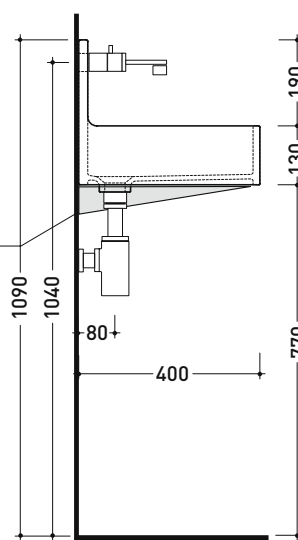

MWL25 Miniwash 25

Wall hung single-hole basin

• WITHOUT OVERFLOW • WITHOUT TAP LEDGE

Complements: Line accessories: TWO - HOOP - NOKÈ - FOLD

Technical accessories: Chrome siphon (SIFL/CR) - Telescopic chrome siphon (SIFL066)
 Stop & Go drain (PLSG)
 CERAMIC Stop & Go drain (PLCE)
 Chrome waste with automatic integrated overflow (PLTPCR)
 Waste with automatic integrated overflow and ceramic cover (PLTPCE)

Package dim. 36 x 25,5 x 40,5 cm | Weight 13 kg | Pz. Pallet n° 30

CE UNI EN 14688 - CL00 Dop-No14688

vista zenitale / zenital view

staffa di fissaggio
fixing bracket

sezione longitudinale / section

vista frontale / frontal view

vista frontale fissaggio staffa
fixing bracket frontal view

staffa di fissaggio
(in dotazione)
fixing bracket
(included in the box)

vista laterale / lateral view

sizes in mm

Please consider a 2% tolerance on indicated measurements