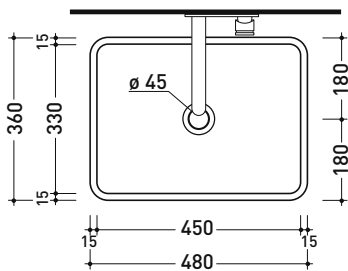

MWL48 Miniwash 48

Countertop - wall hung* basin 48 cm

• WITHOUT OVERFLOW • WITHOUT TAP LEDGE

Complements: *Wall fixing bracket (MWS48)
 FORTY6 shelf (F6MW)
 Furniture BOX - depth. 50
 Furniture CUBIKA - depth. 50
 Furniture DENVER (DV103M)
 FILO 60 / 75 metal structure (FI60SV - FI75SV - FI75SC)
 Line taps basin: ONE - NOKÉ - SI - FOLD - X1
 Line accessories: TWO - HOOP - NOKÉ - FOLD

Package dim. 49 x 14,5 x 37,5 cm | Weight 12,5 kg | Pz. Pallet n° 42

CE UNI EN 14688 - CL00 Dop-No14688

vista zenitale / zenital view

foro consigliato sul piano ø 140
 suggested hole on the top ø140

vista zenitale / zenital view

vista frontale / frontal view

sezione longitudinale / section

sizes in mm

CERAMIC: glossy finish

white black

matt finish

milky white carbone argilla cenere nuvola fango rosso rubens petrolio

METAL: glossy finish