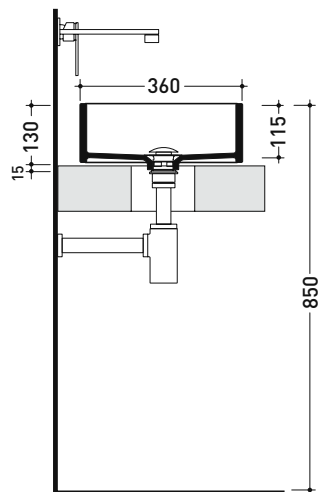

MWL48 Miniwash 48

Countertop - wall hung* basin 48 cm

• WITHOUT OVERFLOW • WITHOUT TAP LEDGE

Complements: *Wall fixing bracket (MWS48)
 FORTY6 shelf (F6MW)
 Furniture BOX - depth. 50
 Furniture CUBIKA - depth. 50
 Furniture DENVER (DV103M)
 FILO 60 / 75 metal structure (FI60SV - FI75SV - FI75SC)
 Line taps basin: ONE - NOKÉ - SI - FOLD - X1
 Line accessories: TWO - HOOP - NOKÉ - FOLD

Package dim. 49 x 14,5 x 37,5 cm | Weight 12,5 kg | Pz. Pallet n° 42

CE UNI EN 14688 - CL00 Dop-No14688

vista zenitale / zenital view

foro consigliato sul piano ø 140
 suggested hole on the top ø140

vista zenitale / zenital view

vista frontale / frontal view

sezione longitudinale / section

sizes in mm

CERAMIC: glossy finish

white black

matt finish

milky white carbone argilla cenere nuvola fango rosso rubens petrolio

METAL: glossy finish