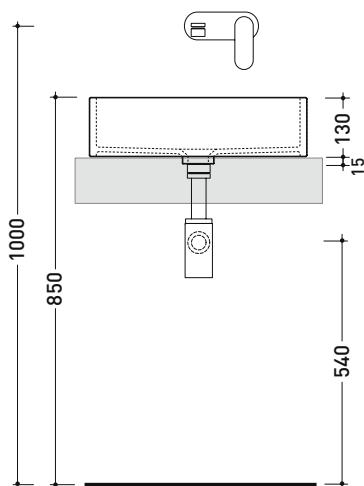

MWL48 Miniwash 48

Countertop - wall hung* basin 48 cm

• WITHOUT OVERFLOW • WITHOUT TAP LEDGE

Complements: *Wall fixing bracket (MWS48)
 FORTY6 shelf (F6MW)
 Furniture BOX - depth. 50
 Furniture CUBIKA - depth. 50
 Furniture DENVER (DV103M)
 FILO 60 / 75 metal structure (FI60SV - FI75SV - FI75SC)
 Line taps basin: ONE - NOKÉ - SI - FOLD - X1
 Line accessories: TWO - HOOP - NOKÉ - FOLD

Package dim. 49 x 14,5 x 37,5 cm | Weight 12,5 kg | Pz. Pallet n° 42

CE UNI EN 14688 - CL00 Dop-No14688

vista zenitale / zenital view

foro consigliato sul piano ø 140
 suggested hole on the top ø140

vista zenitale / zenital view

vista frontale / frontal view

sezione longitudinale / section

sizes in mm

CERAMIC: glossy finish

white black

matt finish

milky white carbone argilla cenere nuvola fango rosso rubens petrolio

METAL: glossy finish