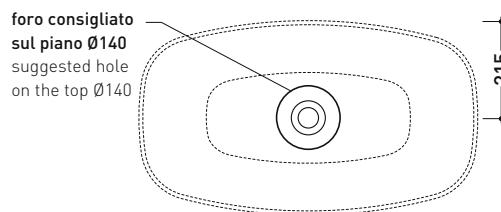

ND75A Nudaslim 75

Countertop basin 75 cm

• WITHOUT OVERFLOW • WITHOUT TAP LEDGE

Complements: FORTY6 shelf (F6PS65)
 BOX wall hung vanity units depth 37 / 50 cm
 CUBIKA wall hung vanity units depth 37 / 50 cm
 DENVER furniture (DV103M)
 Line taps basin: ONE - NOKÈ - FOLD - X1
 Line accessories: TWO - HOOP - NOKÈ - FOLD

Package dim.

Weight 13,2 kg

Pz. Pallet n°

UNI EN 14688 - CL00 Dop-No14688

vista zenitale / zenital view

vista zenitale / zenital view

vista frontale / frontal view

sezione longitudinale / section

sizes in mm

Please consider a 2% tolerance on indicated measurements

CERAMIC: glossy finish

matt finish

white

black

milky white

carbone