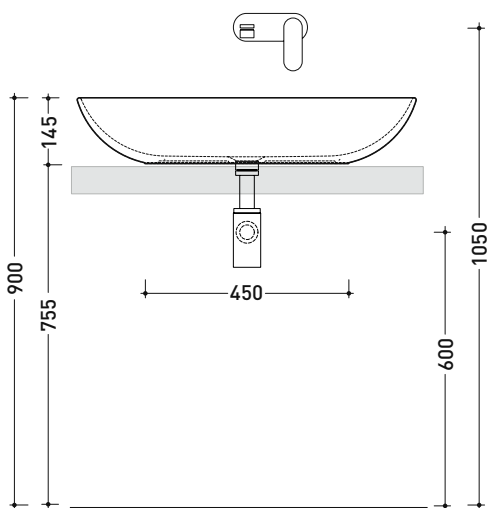

ND75A Nudaslim 75

Countertop basin 75 cm

• WITHOUT OVERFLOW • WITHOUT TAP LEDGE

Complements: FORTY6 shelf (F6PS65)
 BOX wall hung vanity units depth 37 / 50 cm
 CUBIKA wall hung vanity units depth 37 / 50 cm
 DENVER furniture (DV103M)
 Line taps basin: ONE - NOKÈ - FOLD - X1
 Line accessories: TWO - HOOP - NOKÈ - FOLD

Package dim.

Weight 13,2 kg

Pz. Pallet n°

UNI EN 14688 - CL00 Dop-No14688

vista zenitale / zenital view

vista zenitale / zenital view

vista frontale / frontal view

sezione longitudinale / section

sizes in mm

Please consider a 2% tolerance on indicated measurements

CERAMIC: glossy finish

matt finish

white

black

milky white

carbone