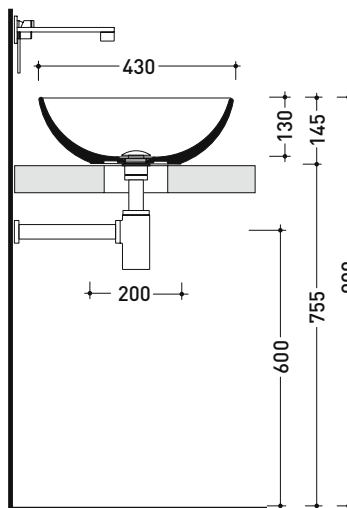

ND75A Nudaslim 75

Countertop basin 75 cm

• WITHOUT OVERFLOW • WITHOUT TAP LEDGE

Complements: FORTY6 shelf (F6PS65)
 BOX wall hung vanity units depth 37 / 50 cm
 CUBIKA wall hung vanity units depth 37 / 50 cm
 DENVER furniture (DV103M)
 Line taps basin: ONE - NOKÈ - FOLD - X1
 Line accessories: TWO - HOOP - NOKÈ - FOLD

Package dim.

Weight 13,2 kg

Pz. Pallet n°

UNI EN 14688 - CL00 Dop-No14688

vista zenitale / zenital view

vista zenitale / zenital view

vista frontale / frontal view

sezione longitudinale / section

sizes in mm

Please consider a 2% tolerance on indicated measurements

CERAMIC: glossy finish

matt finish

white

black

milky white

carbone