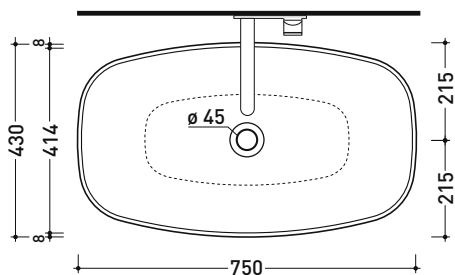

ND75A Nudaslim 75

Countertop basin 75 cm

• WITHOUT OVERFLOW • WITHOUT TAP LEDGE

Complements: FORTY6 shelf (F6PS65)
 BOX wall hung vanity units depth 37 / 50 cm
 CUBIKA wall hung vanity units depth 37 / 50 cm
 DENVER furniture (DV103M)
 Line taps basin: ONE - NOKÈ - FOLD - X1
 Line accessories: TWO - HOOP - NOKÈ - FOLD

Package dim.

Weight 13,2 kg

Pz. Pallet n°

UNI EN 14688 - CL00 Dop-No14688

vista zenitale / zenital view

vista zenitale / zenital view

vista frontale / frontal view

sezione longitudinale / section

sizes in mm

Please consider a 2% tolerance on indicated measurements

CERAMIC: glossy finish

matt finish

white

black

milky white

carbone