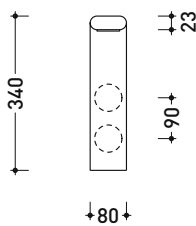

## NK3270

Wall-mounted overhead shower

Complements: Line accessories NOKÉ

Package dim. 46 x 36 x 24 cm | Weight 3,2 kg | Pz. Pallet n° -

vista zenitale / zenital view

vista frontale / frontal view

vista laterale / lateral view

sizes in mm

BRASS: finish

glossy chrome

mat black