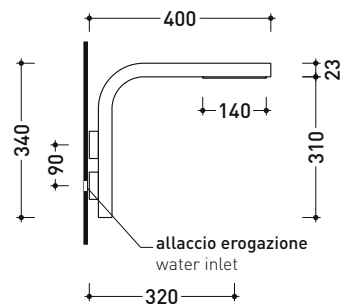

## NK3270

Wall-mounted overhead shower

Complements: Line accessories NOKÉ

Package dim. 46 x 36 x 24 cm | Weight 3,2 kg | Pz. Pallet n° -

vista zenitale / zenital view

vista frontale / frontal view

vista laterale / lateral view

sizes in mm

BRASS: finish

glossy chrome

mat black