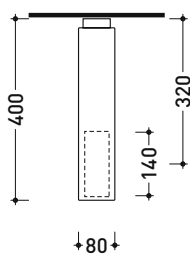

## NK3270

Wall-mounted overhead shower

Complements: Line accessories NOKÉ

Package dim. 46 x 36 x 24 cm | Weight 3,2 kg | Pz. Pallet n° -

vista zenitale / zenital view

vista frontale / frontal view

vista laterale / lateral view

sizes in mm

BRASS: finish

glossy chrome

mat black