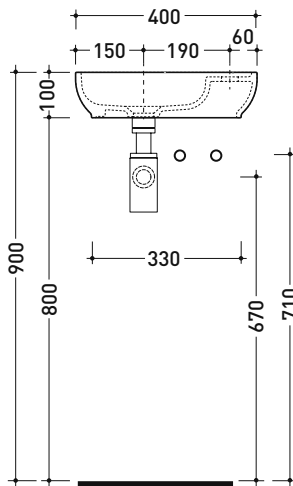

## PS40LD Pass 40x22

Countertop - wall hung small basin 40x22 cm with right tap ledge

• WITHOUT OVERFLOW • ARRANGED FOR RIGHT SINGLE-HOLE TAP

Complements: **Line taps basin:** ONE - NOKÉ - FOLD  
**Line accessories:** TWO - HOOP - NOKÉ - FOLD

Package dim.

Weight 4,5 kg

Pz. Pallet n° 88

CE UNI EN 14688 - CL00 Dop-No14688

vista zenitale / zenital view

foro consigliato sul piano  
suggested hole on the top

vista zenitale / zenital view

vista frontale / frontal view

vista retro / back view

sezione longitudinale / section

sizes in mm

CERAMIC: glossy finish

white

Please consider a 2% tolerance on indicated measurements