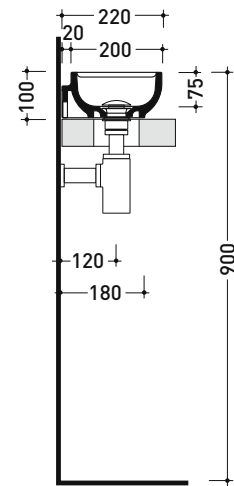

## PS40LD Pass 40x22

Countertop - wall hung small basin 40x22 cm with right tap ledge

• WITHOUT OVERFLOW • ARRANGED FOR RIGHT SINGLE-HOLE TAP

Complements: **Line taps basin:** ONE - NOKÉ - FOLD  
**Line accessories:** TWO - HOOP - NOKÉ - FOLD

Package dim.

Weight 4,5 kg

Pz. Pallet n° 88

CE UNI EN 14688 - CL00 Dop-No14688

vista zenitale / zenital view

foro consigliato sul piano  
suggested hole on the top

vista zenitale / zenital view

vista frontale / frontal view

vista retro / back view

sezione longitudinale / section

sizes in mm

CERAMIC: glossy finish

white

Please consider a 2% tolerance on indicated measurements