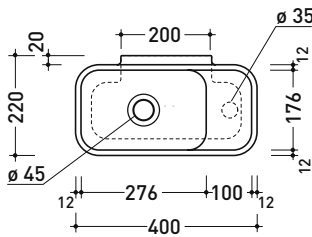

## PS40LD Pass 40x22

Countertop - wall hung small basin 40x22 cm with right tap ledge

• WITHOUT OVERFLOW • ARRANGED FOR RIGHT SINGLE-HOLE TAP

Complements: **Line taps basin:** ONE - NOKÉ - FOLD  
**Line accessories:** TWO - HOOP - NOKÉ - FOLD

Package dim.

Weight 4,5 kg

Pz. Pallet n° 88

CE UNI EN 14688 - CL00 Dop-No14688

vista zenitale / zenital view

foro consigliato sul piano  
suggested hole on the top

vista zenitale / zenital view

vista frontale / frontal view

vista retro / back view

sezione longitudinale / section

sizes in mm

CERAMIC: glossy finish

white

Please consider a 2% tolerance on indicated measurements