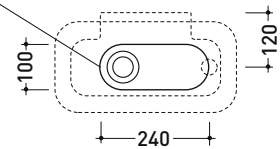

Package dim.

Weight 4,5 kg

Pz. Pallet n° 88

CE UNI EN 14688 - CL00 Dop-No14688

vista zenitale / zenital view

foro consigliato sul piano  
suggested hole on the top

vista zenitale / zenital view

vista frontale / frontal view

vista retro / back view

sezione longitudinale / section

sizes in mm

CERAMIC: glossy finish

white

Please consider a 2% tolerance on indicated measurements