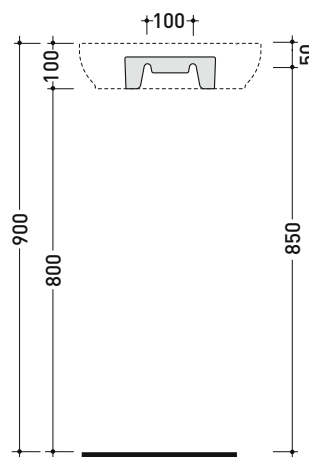

## PS40LD Pass 40x22

Countertop - wall hung small basin 40x22 cm with right tap ledge

• WITHOUT OVERFLOW • ARRANGED FOR RIGHT SINGLE-HOLE TAP

Complements: **Line taps basin:** ONE - NOKÉ - FOLD  
**Line accessories:** TWO - HOOP - NOKÉ - FOLD

Package dim.

Weight 4,5 kg

Pz. Pallet n° 88

CE UNI EN 14688 - CL00 Dop-No14688

vista zenitale / zenital view

foro consigliato sul piano  
suggested hole on the top

vista zenitale / zenital view

vista frontale / frontal view

vista retro / back view

sezione longitudinale / section

sizes in mm

CERAMIC: glossy finish

white

Please consider a 2% tolerance on indicated measurements